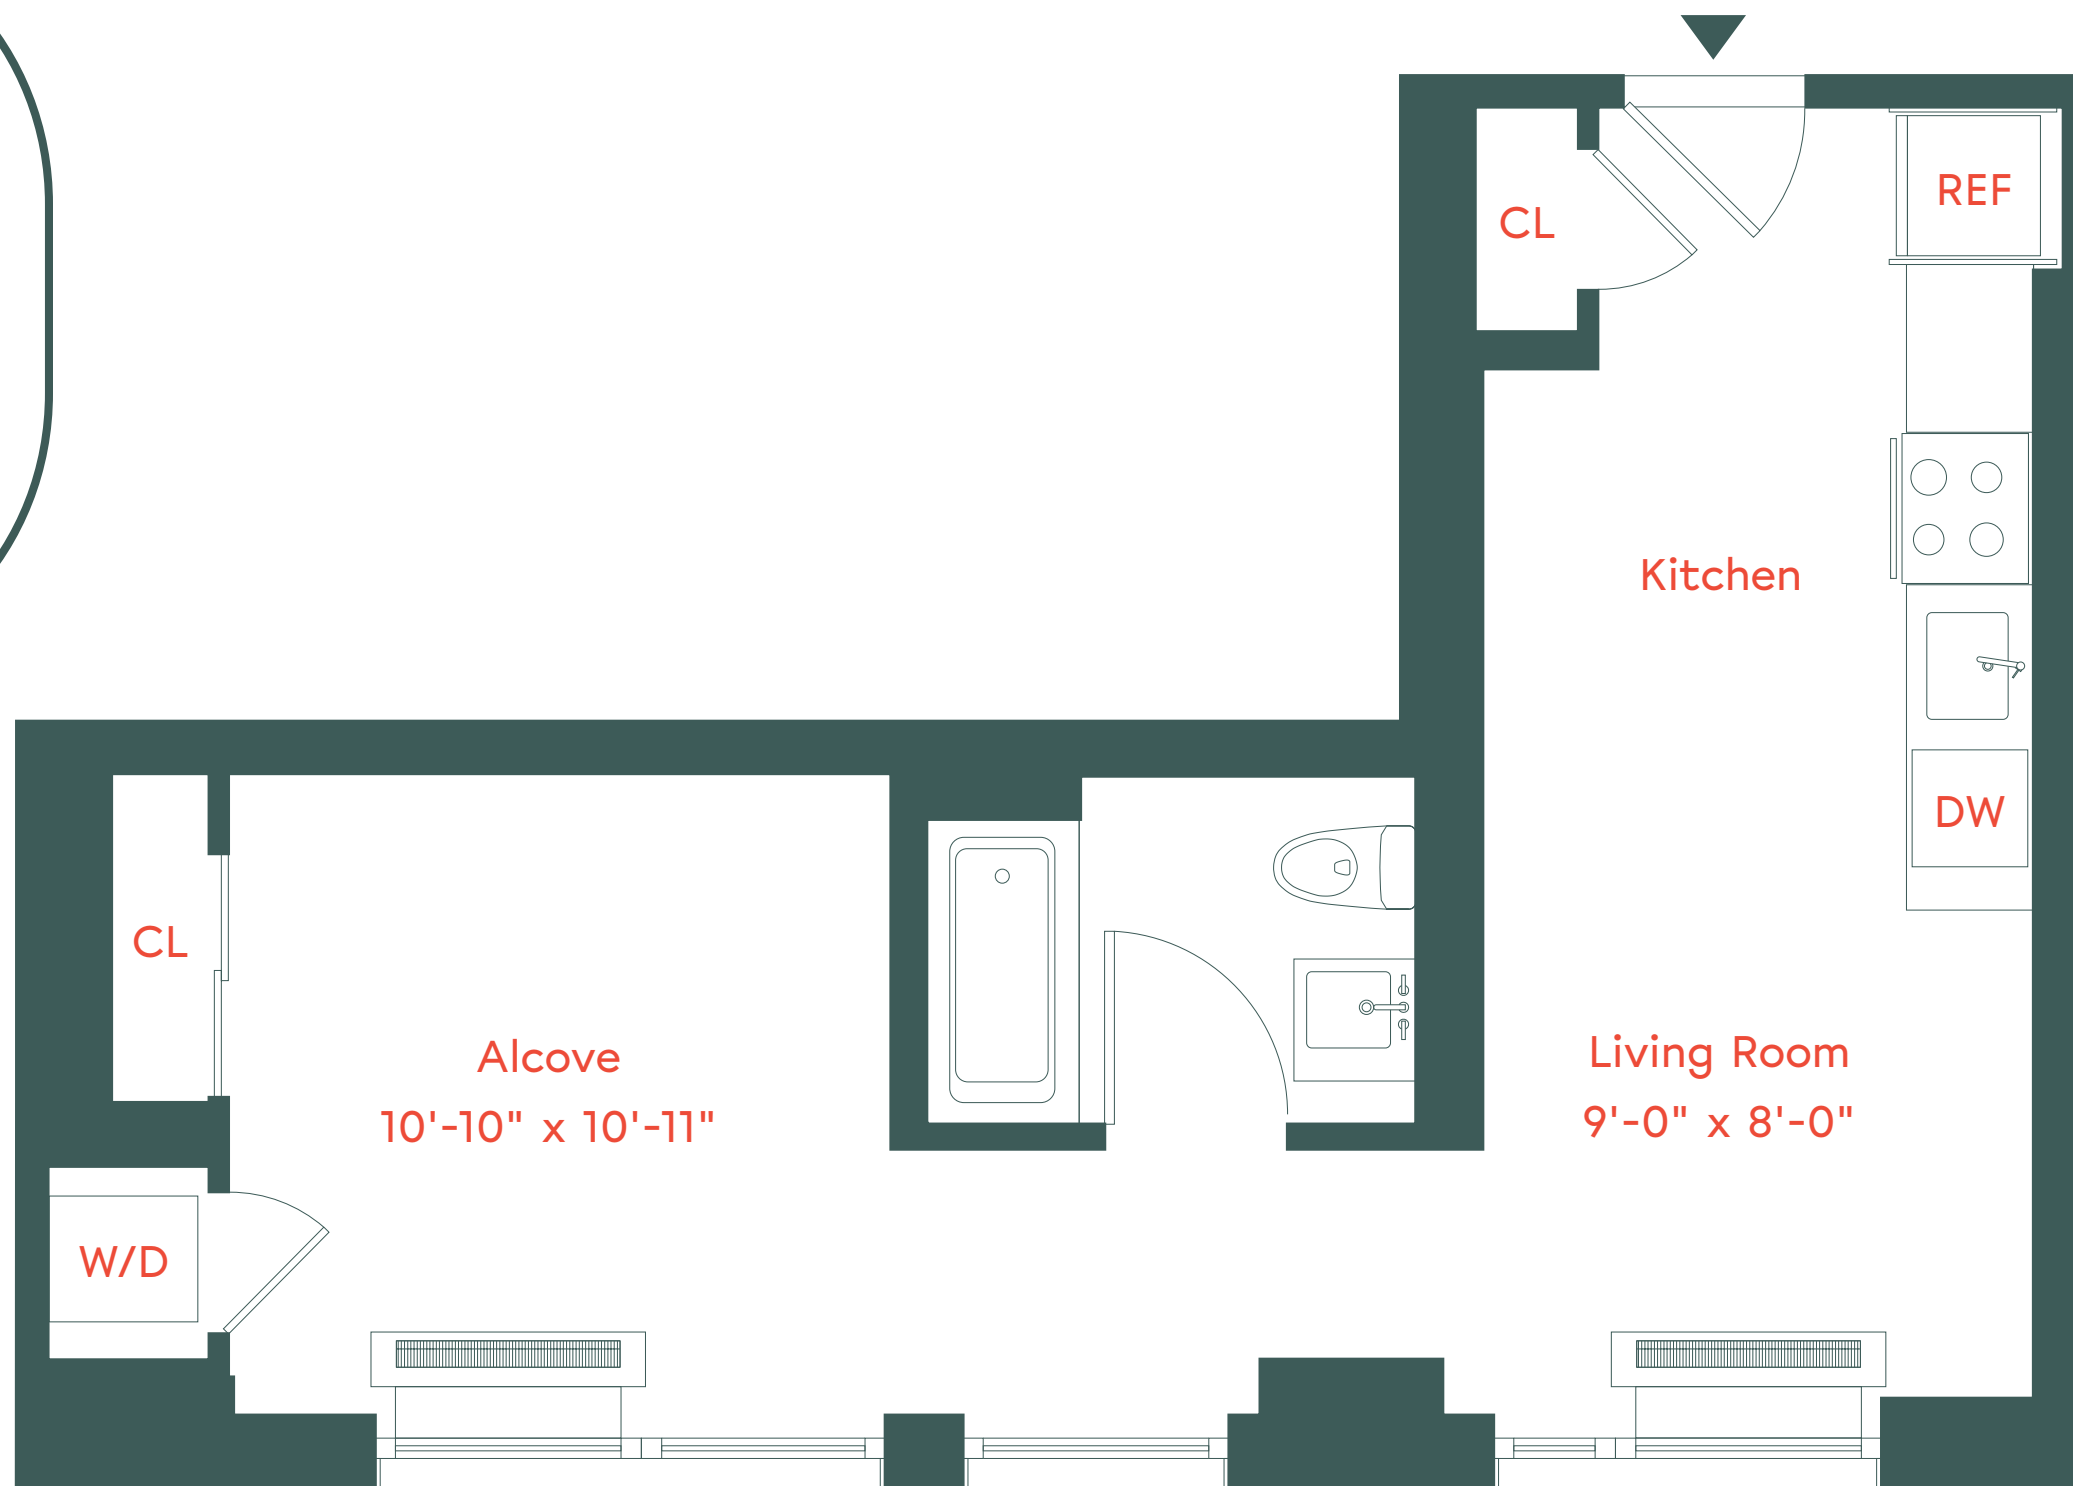

# unit h

Floors 7-16  
Junior 1 Bedroom  
1 Bathroom

662 Pacific Street, Brooklyn, NY 11217  
718-650-2662  
info@plankroadbk.com  
plankroadbk.com

**BRODSKY** 

ALL INFORMATION REGARDING THE FLOOR PLAN IS FROM SOURCES DEEMED RELIABLE. HOWEVER, THE BRODSKY ORGANIZATION CANNOT ASSURE ITS ACCURACY AND BEARS NO RESPONSIBILITY FOR ANY ERRORS, OMISSIONS OR MISSTATEMENTS. THE PLAN IS FOR APPROXIMATE INFORMATIONAL PURPOSES ONLY AND SHOULD BE USED AS SUCH BY THE PROSPECTIVE RENTER. ALL DIMENSIONS ARE APPROXIMATE AND SHOULD BE RE-MEASURED BY THE PROSPECTIVE RENTER FOR ABSOLUTE ACCURACY