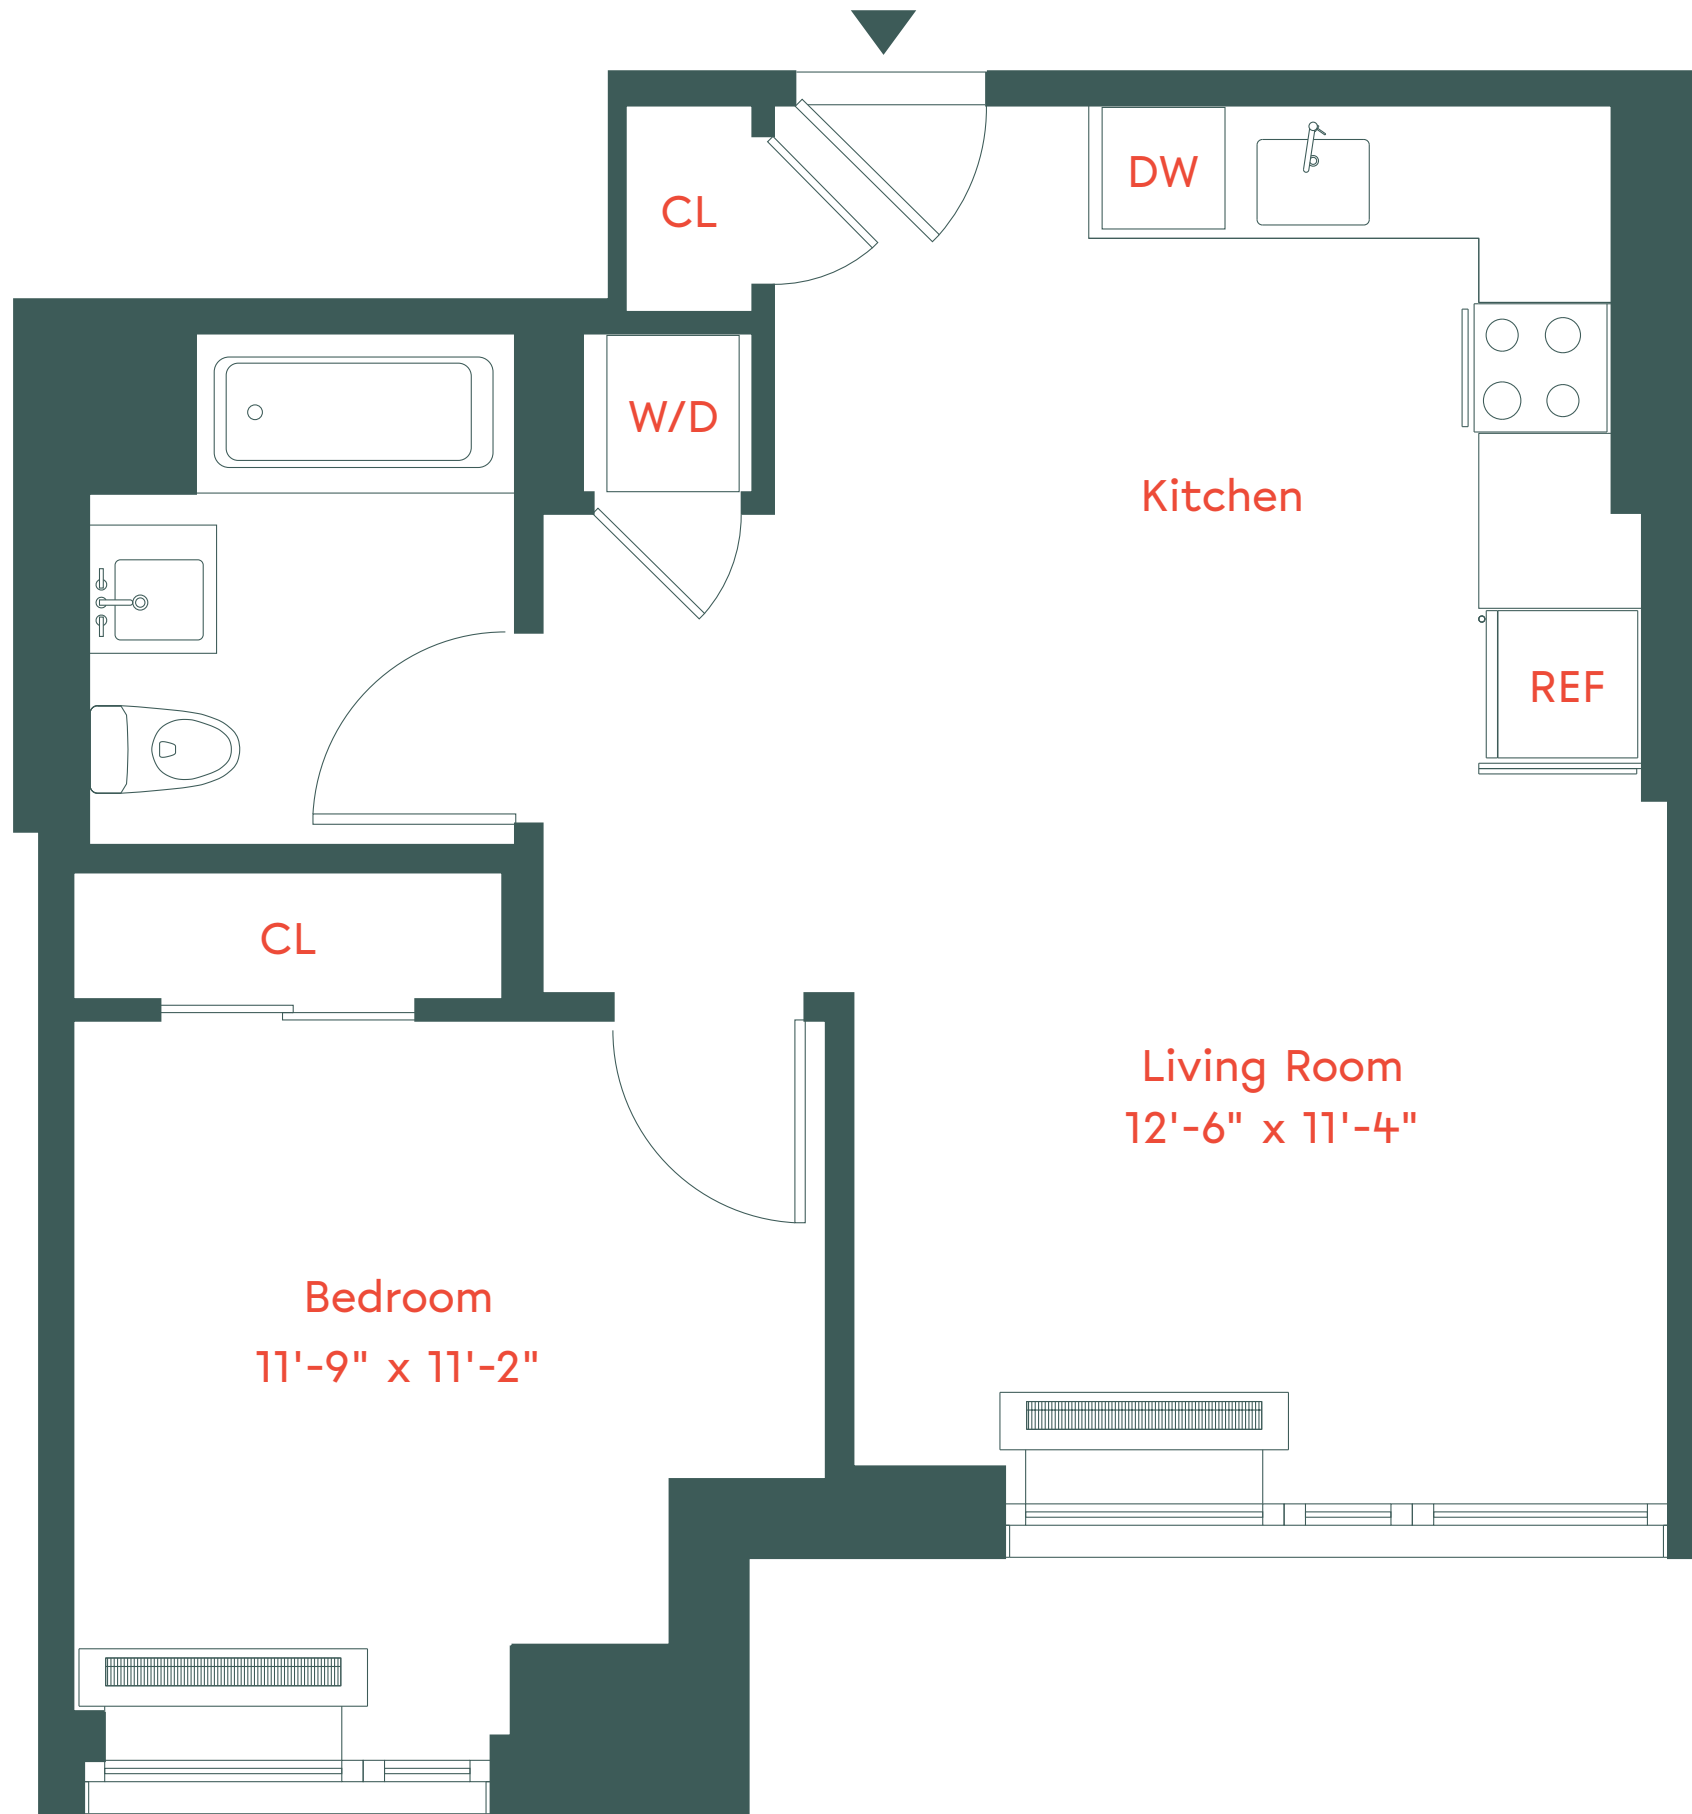

unit g

Floors 6-17

1 Bedroom

1 Bathroom

662 Pacific Street, Brooklyn, NY 11217
718-650-2662
info@plankroadbk.com
plankroadbk.com

ALL INFORMATION REGARDING THE FLOOR PLAN IS FROM SOURCES DEEMED RELIABLE. HOWEVER, THE BRODSKY ORGANIZATION CANNOT ASSURE ITS ACCURACY AND BEARS NO RESPONSIBILITY FOR ANY ERRORS, OMISSIONS OR MISSTATEMENTS. THE PLAN IS FOR APPROXIMATE INFORMATIONAL PURPOSES ONLY AND SHOULD BE USED AS SUCH BY THE PROSPECTIVE RENTER. ALL DIMENSIONS ARE APPROXIMATE AND SHOULD BE RE-MEASURED BY THE PROSPECTIVE RENTER FOR ABSOLUTE ACCURACY