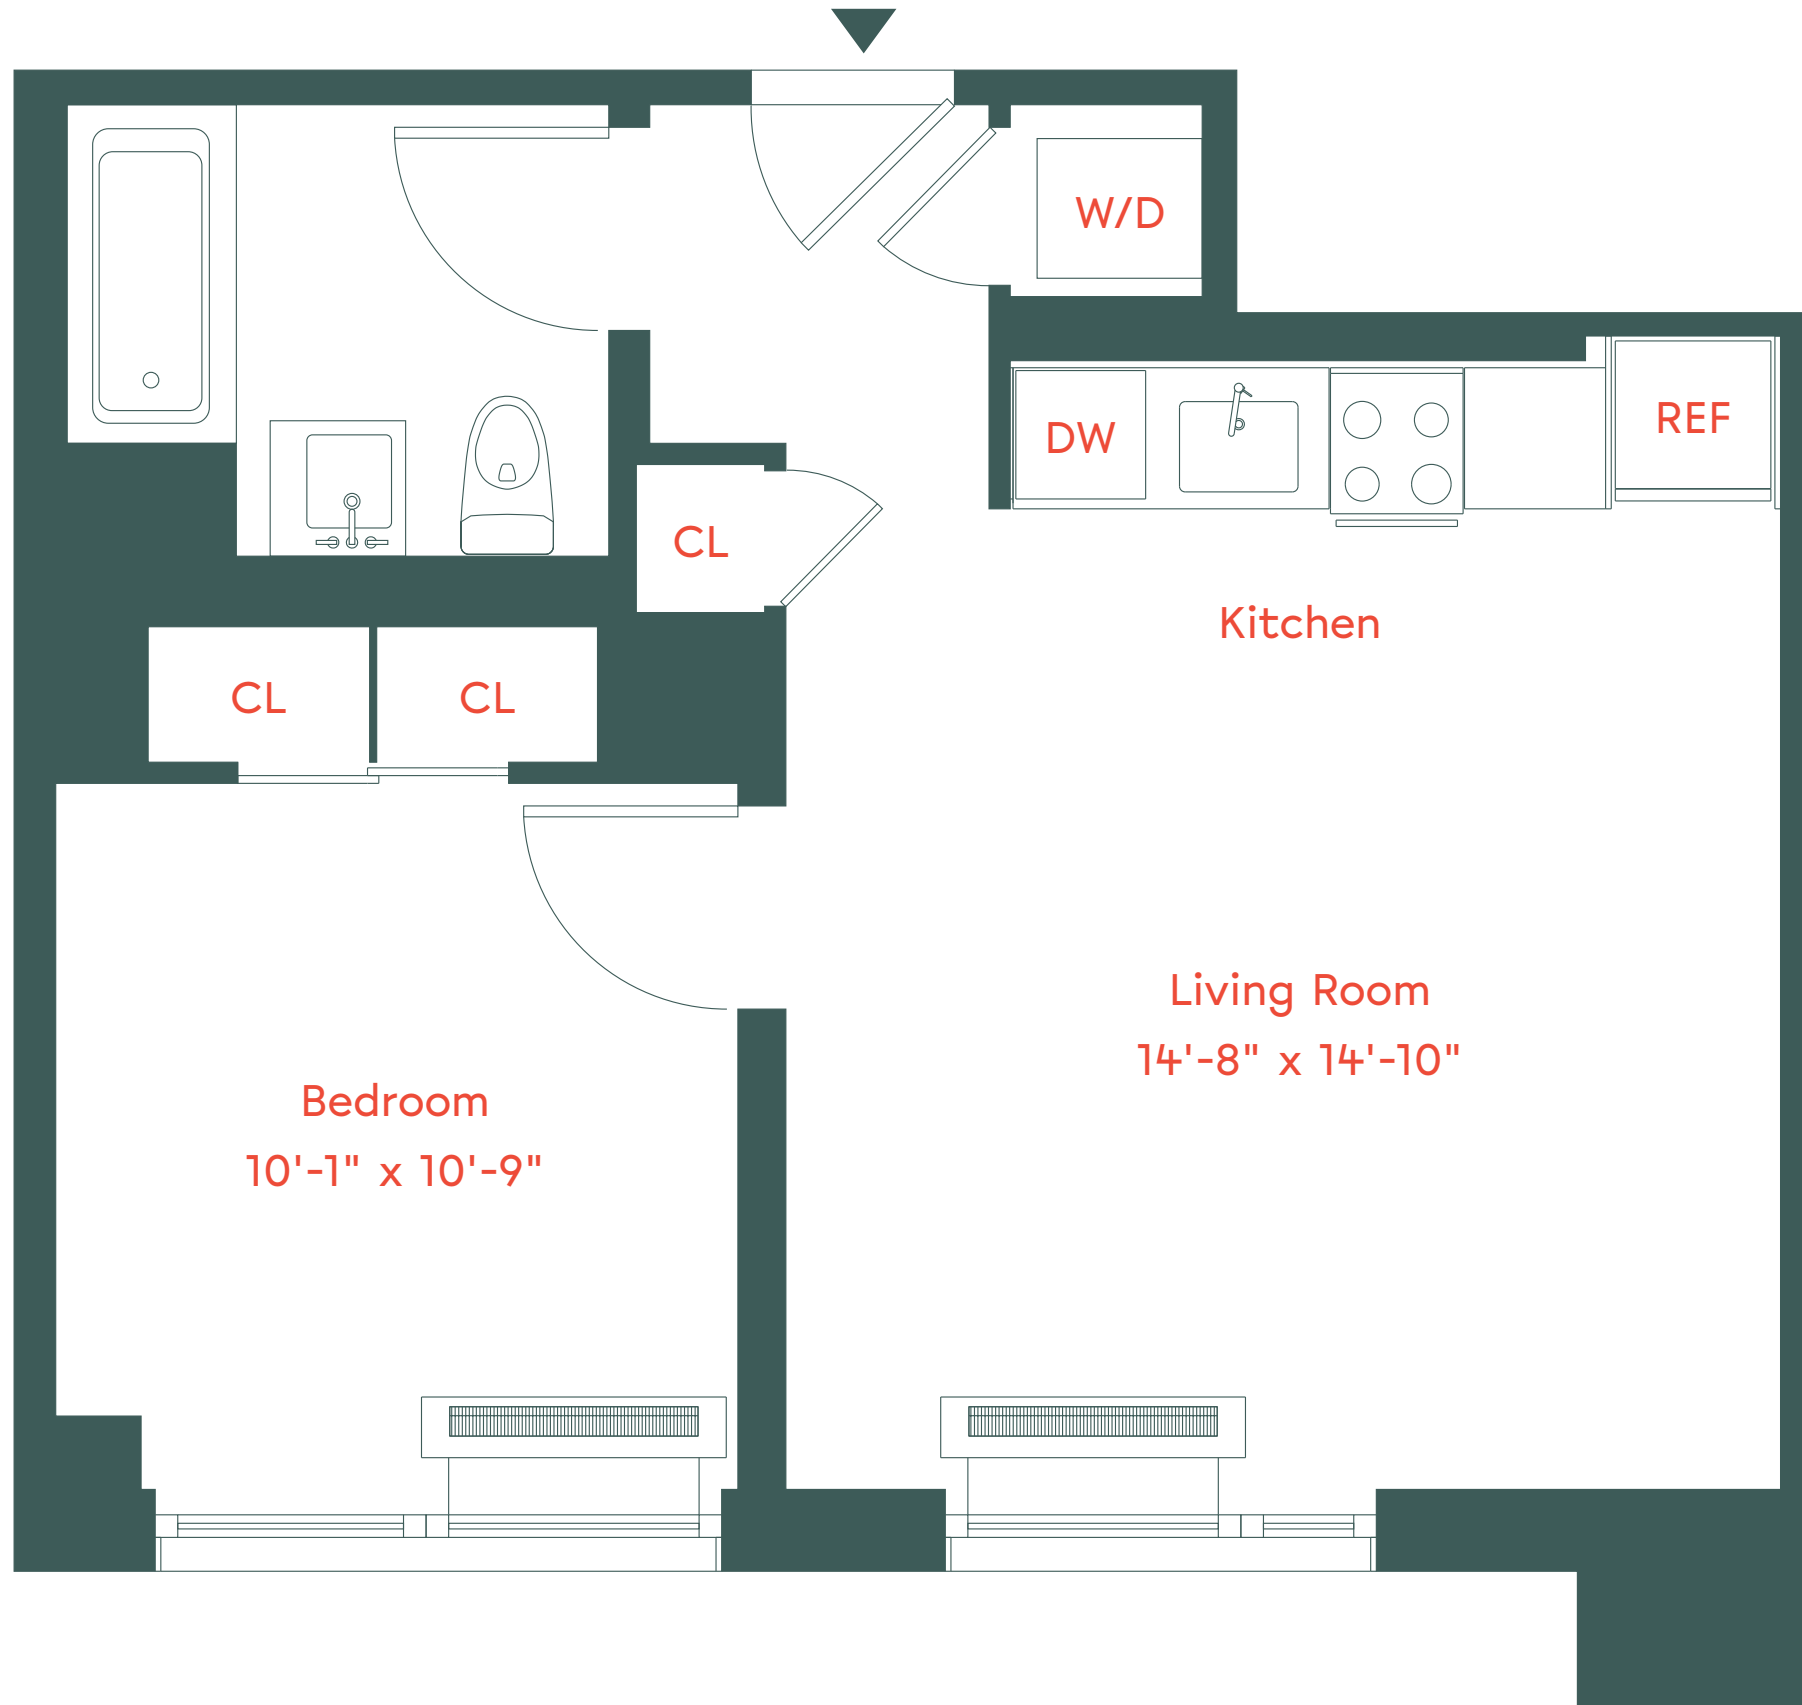

# unit f

Floors 18-27

1 Bedroom

1 Bathroom

662 Pacific Street, Brooklyn, NY 11217  
718-650-2662  
info@plankroadbk.com  
plankroadbk.com

ALL INFORMATION REGARDING THE FLOOR PLAN IS FROM SOURCES DEEMED RELIABLE. HOWEVER, THE BRODSKY ORGANIZATION CANNOT ASSURE ITS ACCURACY AND BEARS NO RESPONSIBILITY FOR ANY ERRORS, OMISSIONS OR MISSTATEMENTS. THE PLAN IS FOR APPROXIMATE INFORMATIONAL PURPOSES ONLY AND SHOULD BE USED AS SUCH BY THE PROSPECTIVE RENTER. ALL DIMENSIONS ARE APPROXIMATE AND SHOULD BE RE-MEASURED BY THE PROSPECTIVE RENTER FOR ABSOLUTE ACCURACY