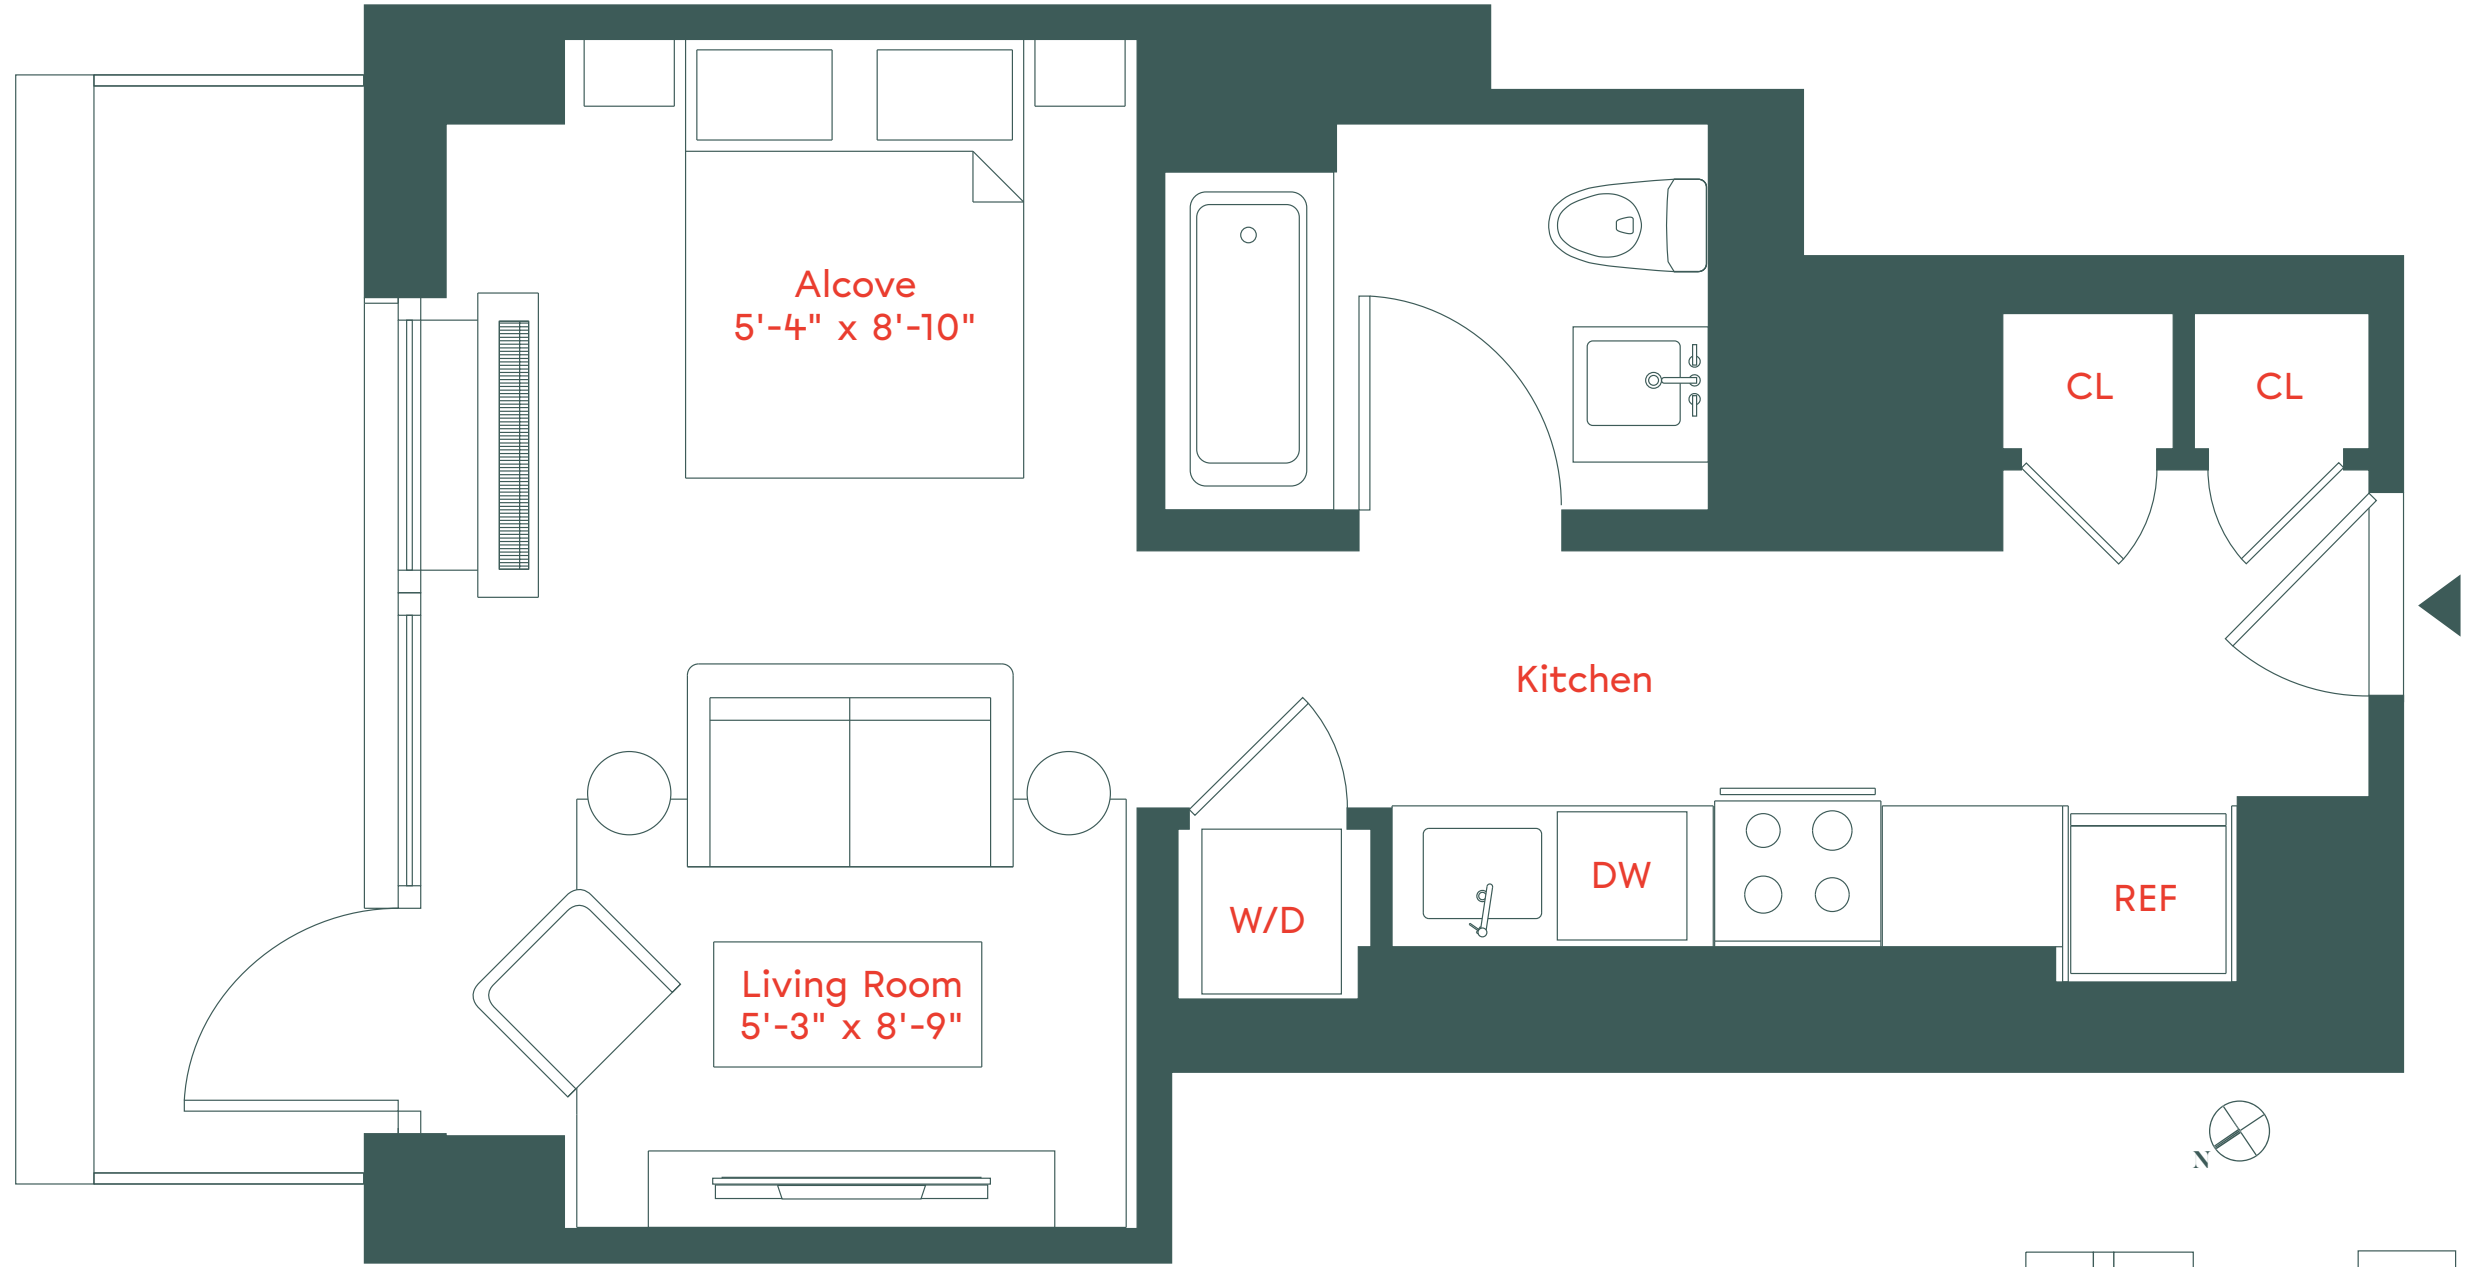

unit 18d

Floor 18
Alcove Studio
1 Bathroom

662 Pacific Street, Brooklyn, NY 11217
718-650-2662
info@plankroadbk.com
plankroadbk.com

ALL INFORMATION REGARDING THE FLOOR PLAN IS FROM SOURCES DEEMED RELIABLE. HOWEVER, THE BRODSKY ORGANIZATION CANNOT ASSURE ITS ACCURACY AND BEARS NO RESPONSIBILITY FOR ANY ERRORS, OMISSIONS OR MISSTATEMENTS. THE PLAN IS FOR APPROXIMATE INFORMATIONAL PURPOSES ONLY AND SHOULD BE USED AS SUCH BY THE PROSPECTIVE RENTER. ALL DIMENSIONS ARE APPROXIMATE AND SHOULD BE RE-MEASURED BY THE PROSPECTIVE RENTER FOR ABSOLUTE ACCURACY