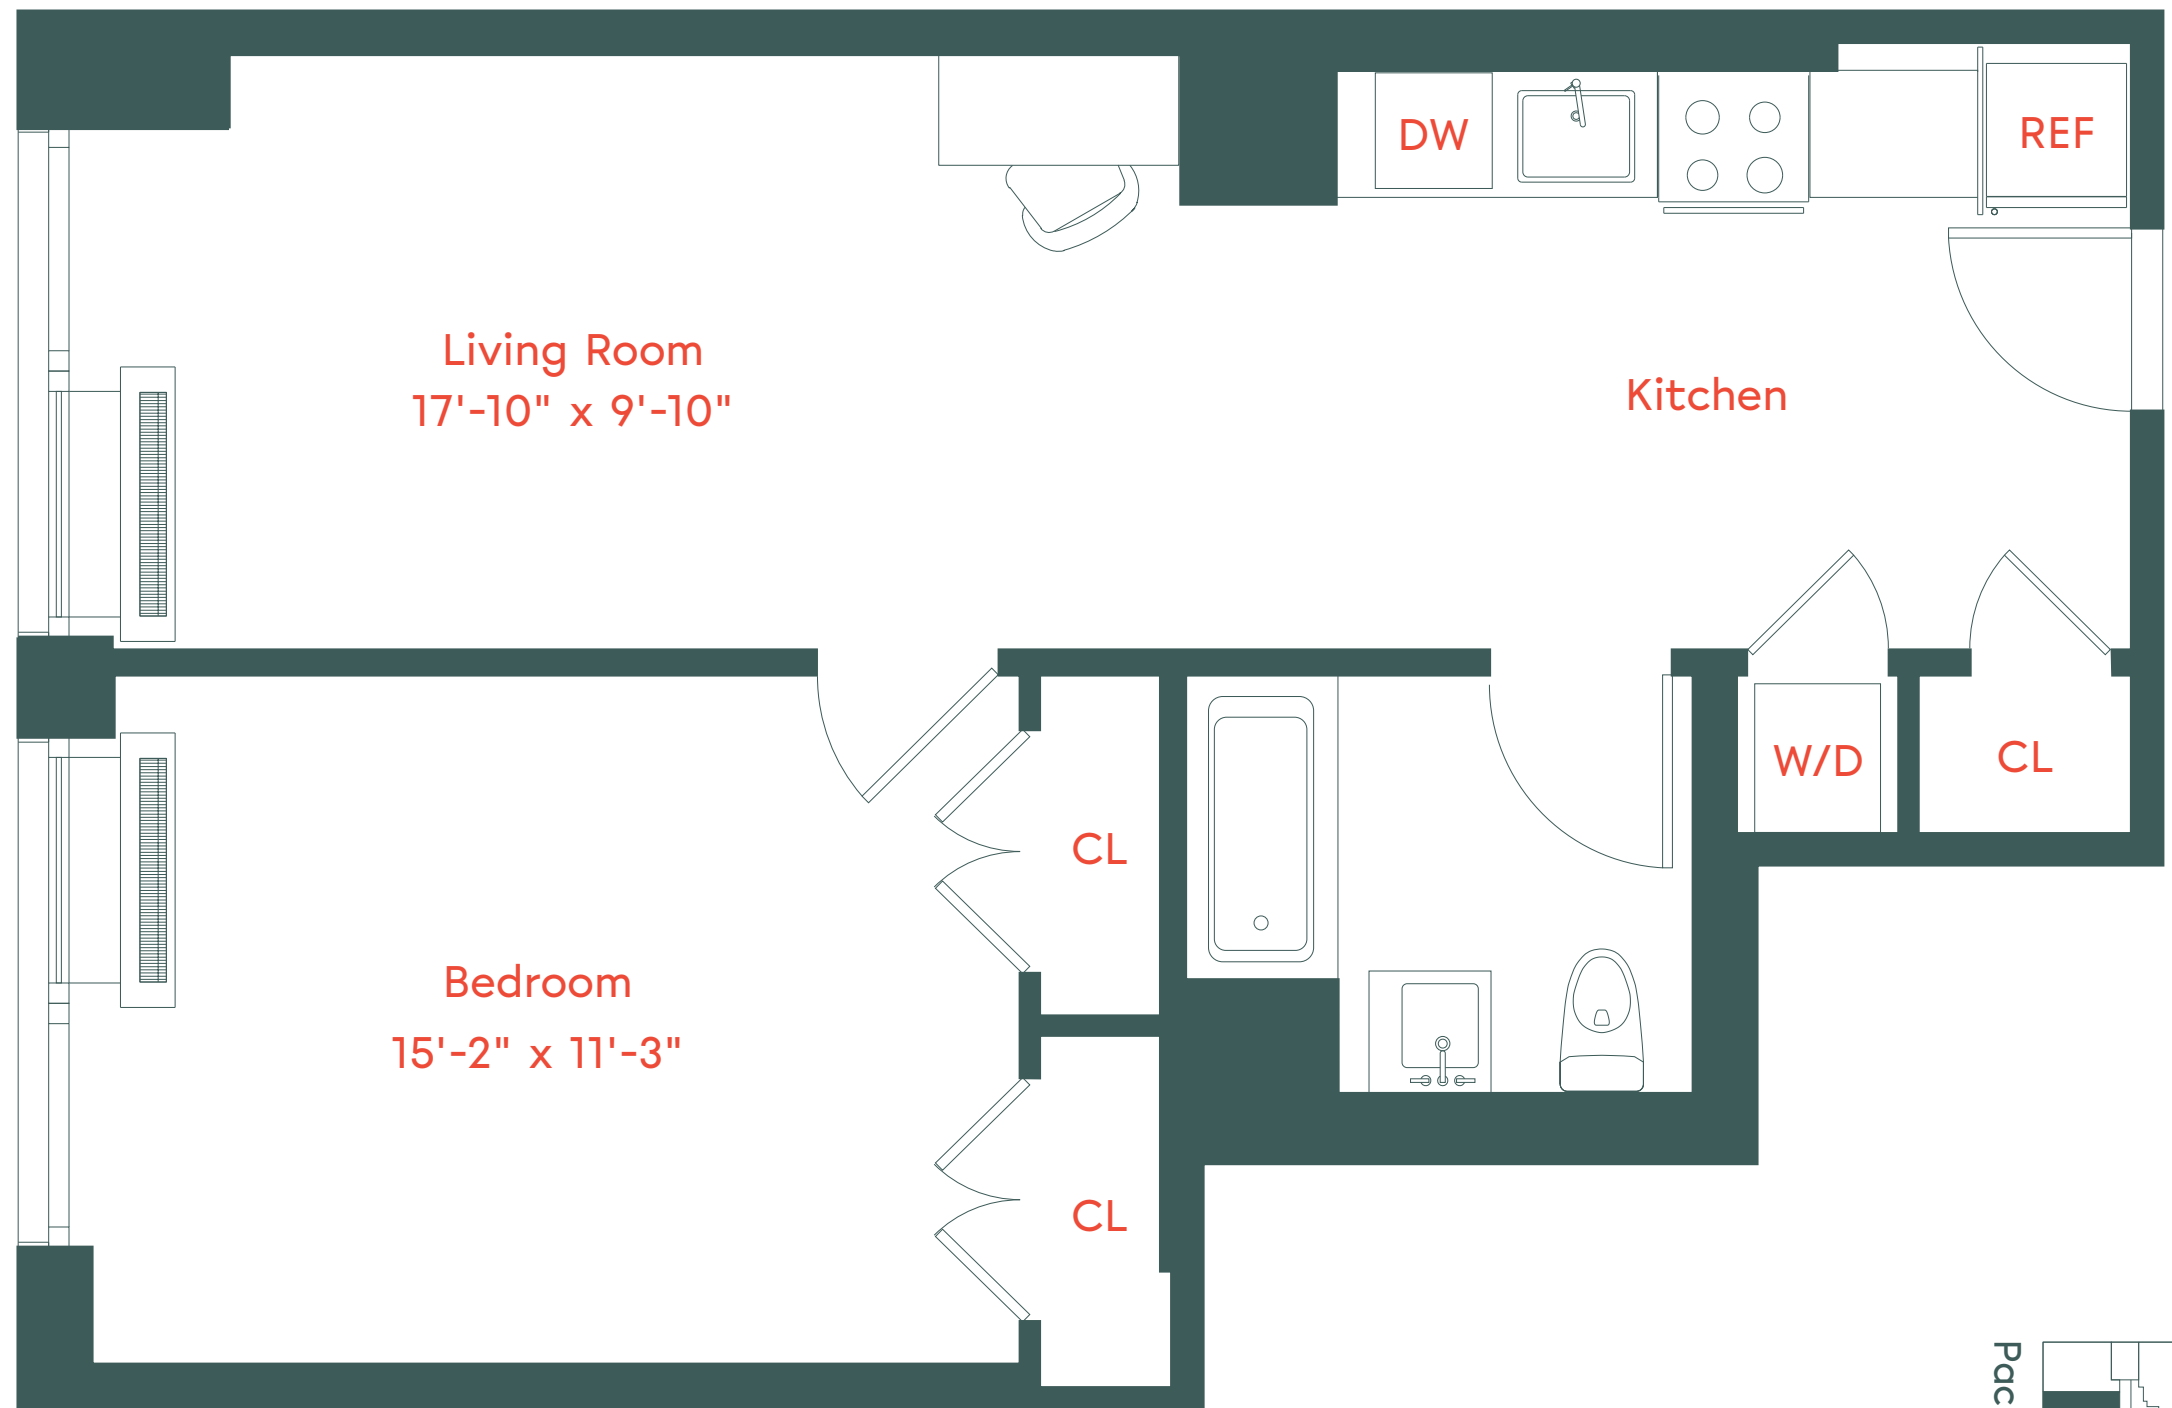

# unit d

Floors 6-17

1 Bedroom

1 Bathroom

662 Pacific Street, Brooklyn, NY 11217

718-650-2662

info@plankroadbk.com

plankroadbk.com

ALL INFORMATION REGARDING THE FLOOR PLAN IS FROM SOURCES DEEMED RELIABLE. HOWEVER, THE BRODSKY ORGANIZATION CANNOT ASSURE ITS ACCURACY AND BEARS NO RESPONSIBILITY FOR ANY ERRORS, OMISSIONS OR MISSTATEMENTS. THE PLAN IS FOR APPROXIMATE INFORMATIONAL PURPOSES ONLY AND SHOULD BE USED AS SUCH BY THE PROSPECTIVE RENTER. ALL DIMENSIONS ARE APPROXIMATE AND SHOULD BE RE-MEASURED BY THE PROSPECTIVE RENTER FOR ABSOLUTE ACCURACY