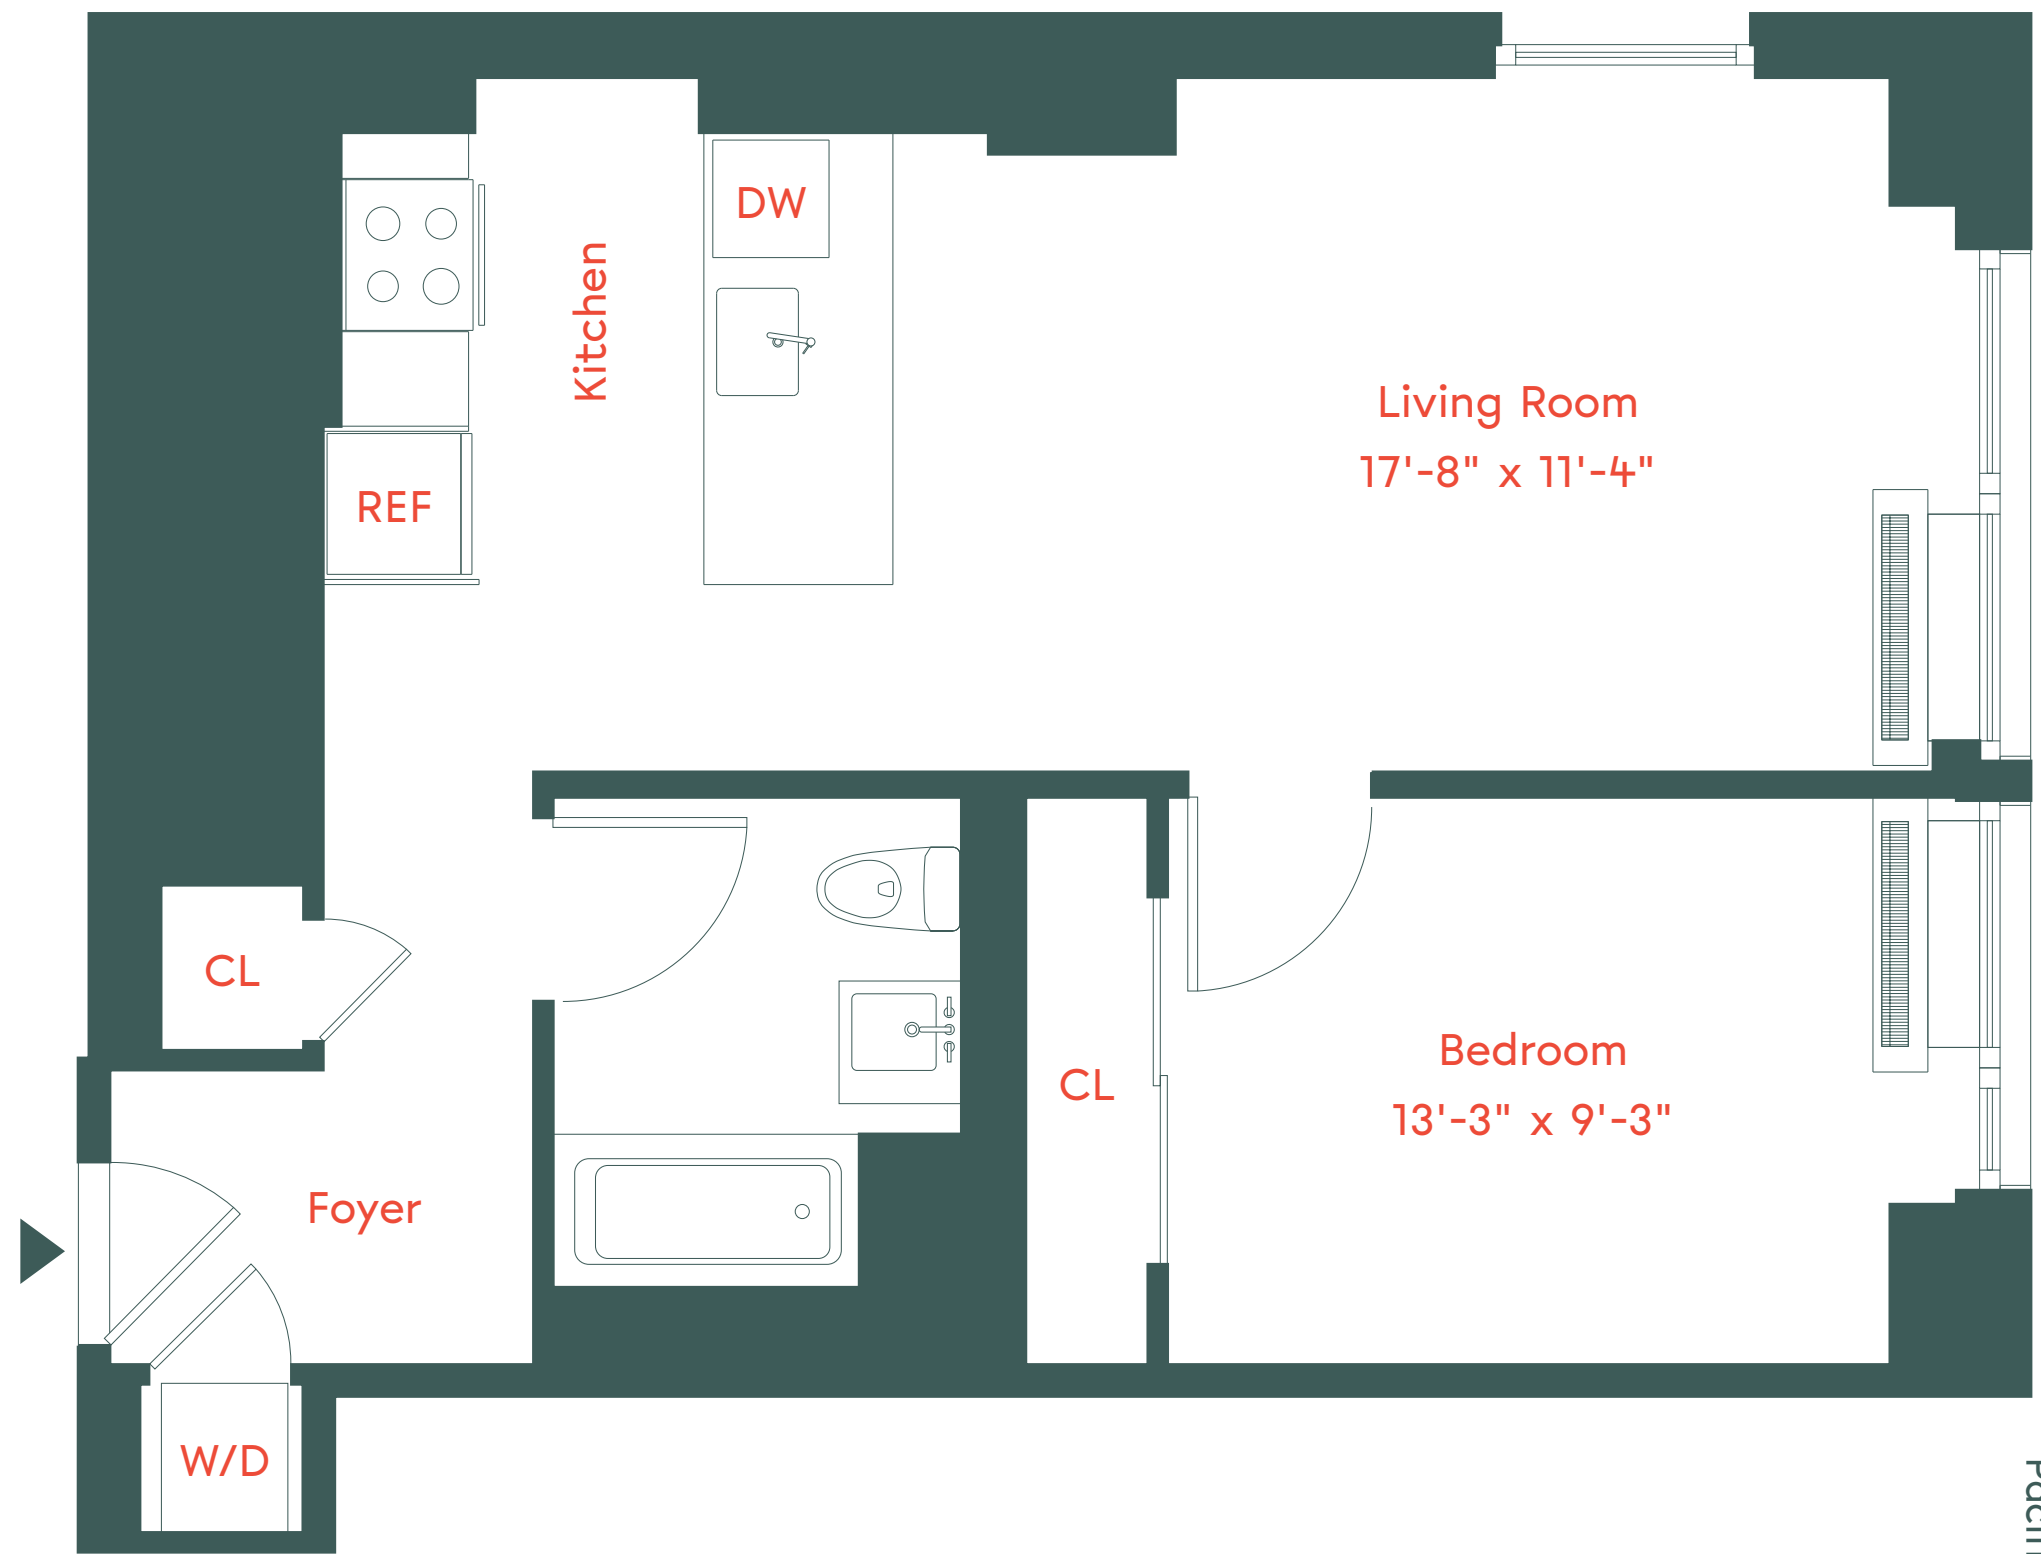

unit b

Floors 7-26

1 Bedroom

1 Bathroom

662 Pacific Street, Brooklyn, NY 11217
718-650-2662
info@plankroadbk.com
plankroadbk.com

ALL INFORMATION REGARDING THE FLOOR PLAN IS FROM SOURCES DEEMED RELIABLE. HOWEVER, THE BRODSKY ORGANIZATION CANNOT ASSURE ITS ACCURACY AND BEARS NO RESPONSIBILITY FOR ANY ERRORS, OMISSIONS OR MISSTATEMENTS. THE PLAN IS FOR APPROXIMATE INFORMATIONAL PURPOSES ONLY AND SHOULD BE USED AS SUCH BY THE PROSPECTIVE RENTER. ALL DIMENSIONS ARE APPROXIMATE AND SHOULD BE RE-MEASURED BY THE PROSPECTIVE RENTER FOR ABSOLUTE ACCURACY