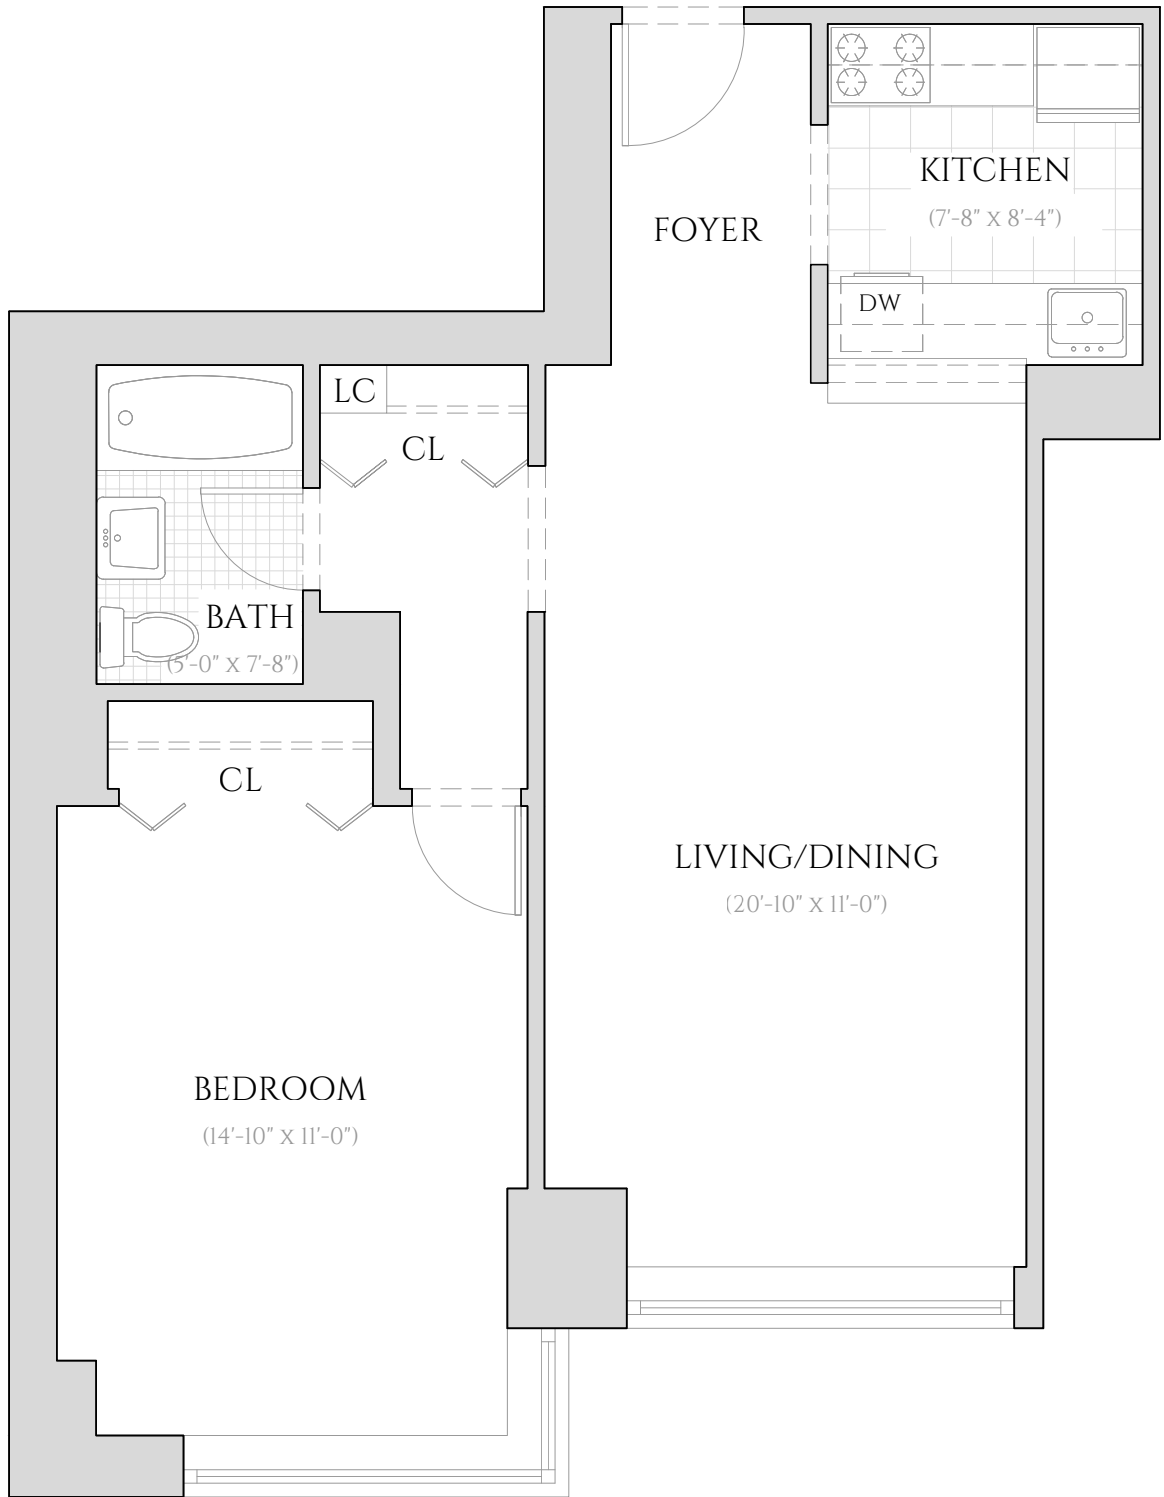

# 1 COLUMBUS PLACE

NEW YORK, NY 10019

## SOUTH TOWER - UNIT H

ONE BEDROOM | ONE BATHROOM

28TH - 36TH FLOOR

ALL INFORMATION REGARDING THE FLOOR PLAN IS FROM SOURCES DEEMED RELIABLE. HOWEVER, THE BRODSKY ORGANIZATION CANNOT ASSURE ITS ACCURACY AND BEARS NO RESPONSIBILITY FOR ANY ERRORS, OMISSIONS OR MISSTATEMENTS. THE PLAN IS FOR APPROXIMATE INFORMATIONAL PURPOSES ONLY AND SHOULD BE USED AS SUCH BY THE PROSPECTIVE RENTER. ALL DIMENSIONS ARE APPROXIMATE AND SHOULD BE RE-MEASURED BY THE PROSPECTIVE RENTER FOR ABSOLUTE ACCURACY.