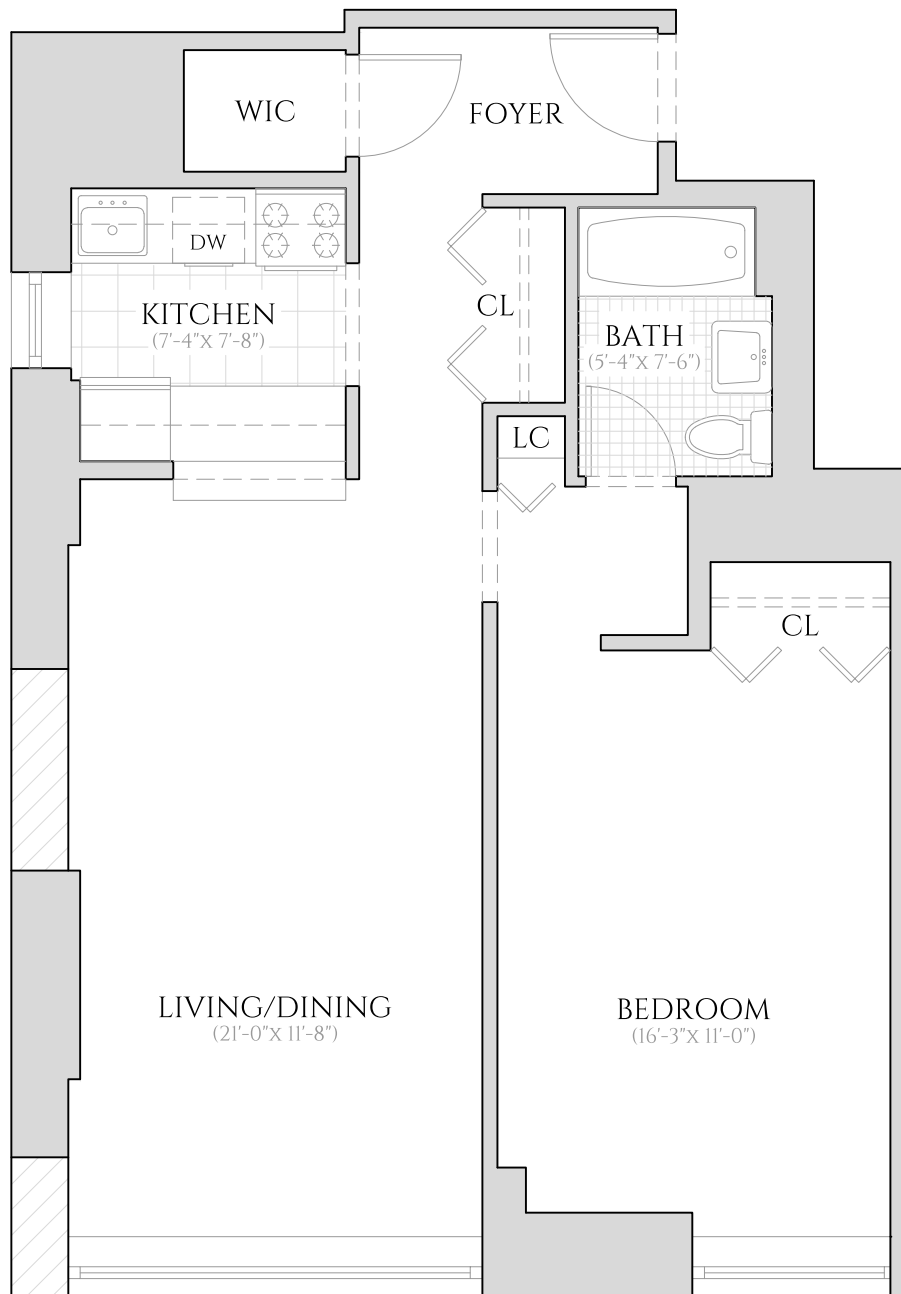

1 COLUMBUS PLACE

NEW YORK, NY 10019

 WINDOWS BEGIN @ 29TH FLOOR

NORTH TOWER - UNIT F

ONE BEDROOM | ONE BATHROOM
21ST FLOOR - 36TH FLOOR

ALL INFORMATION REGARDING THE FLOOR PLAN IS FROM SOURCES DEEMED RELIABLE. HOWEVER, THE BRODSKY ORGANIZATION CANNOT ASSURE ITS ACCURACY AND BEARS NO RESPONSIBILITY FOR ANY ERRORS, OMISSIONS OR MISSTATEMENTS. THE PLAN IS FOR APPROXIMATE INFORMATIONAL PURPOSES ONLY AND SHOULD BE USED AS SUCH BY THE PROSPECTIVE RENTER. ALL DIMENSIONS ARE APPROXIMATE AND SHOULD BE RE-MEASURED BY THE PROSPECTIVE RENTER FOR ABSOLUTE ACCURACY.