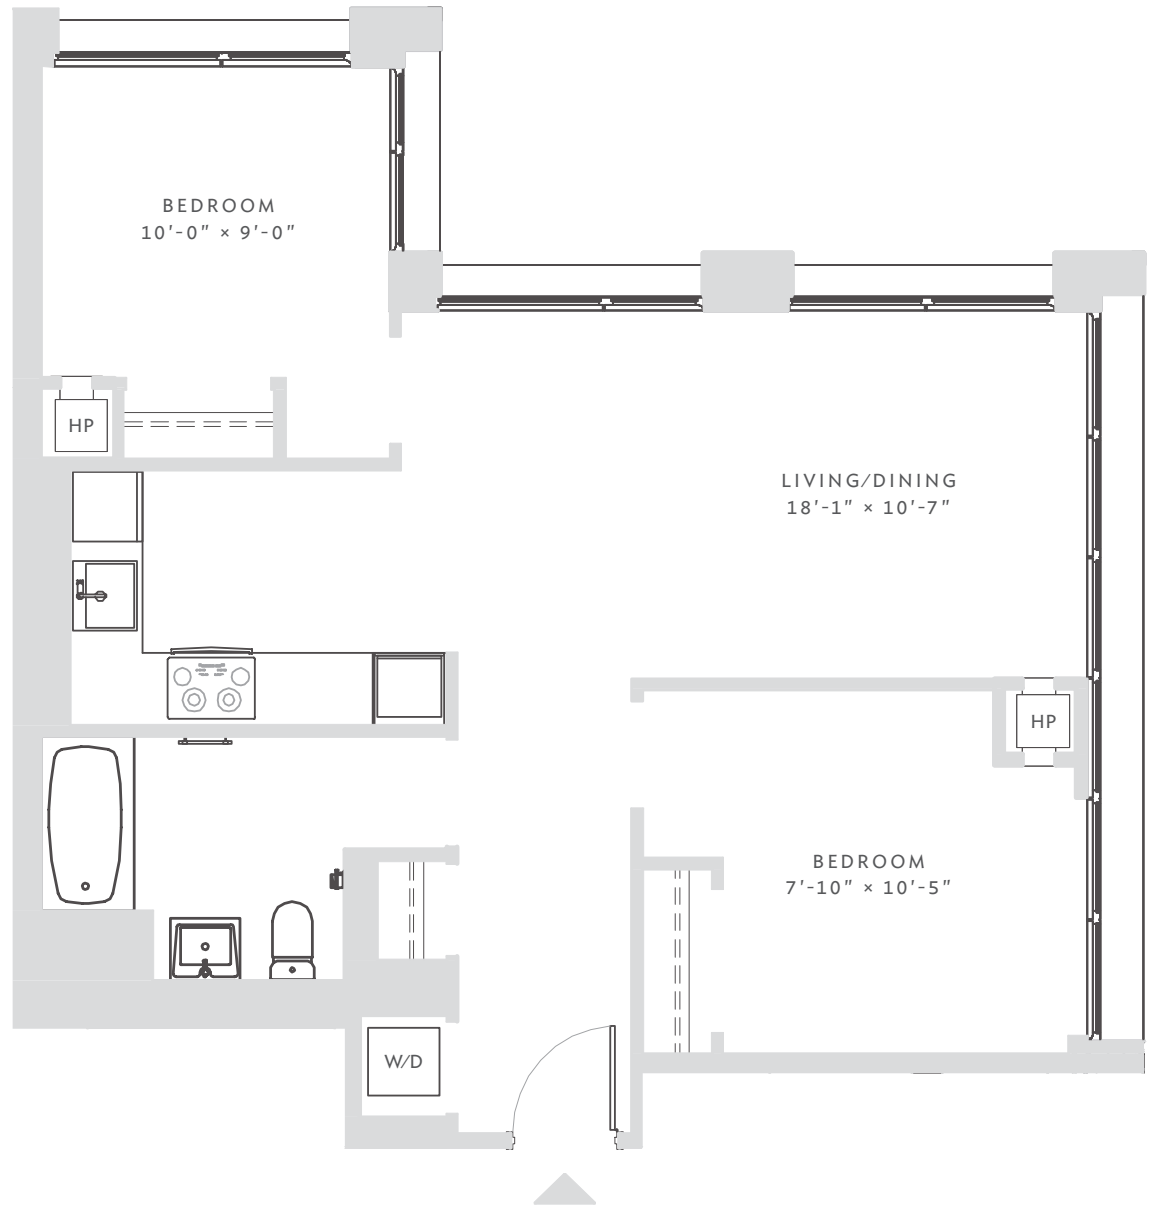

ENCLAVE

AT THE CATHEDRAL

RESIDENCE 931-1231
2 BEDROOMS
1 BATH

APARTMENT
zoned climate control
floor-to-ceiling windows
washer / dryer

KITCHEN
galley kitchen
custom lighting
white quartzite counter tops
Grohe pullout sink faucets
stainless steel
Blomberg appliances

BATHROOM
Grohe fixtures
white quartzite counter tops
gray porcelain flooring
white subway tile shower with elegant Grohe fixtures

DATE _____

RENT _____

AGENT _____

All information regarding the floor plan is from sources deemed reliable. However, The Brodsky Organization cannot assure its accuracy and bears no responsibility for any errors, omissions or misstatements. The plan is for approximate informational purposes only and should be used as such by the prospective renter. All dimensions are approximate and should be re-measured by the prospective renter for absolute accuracy.