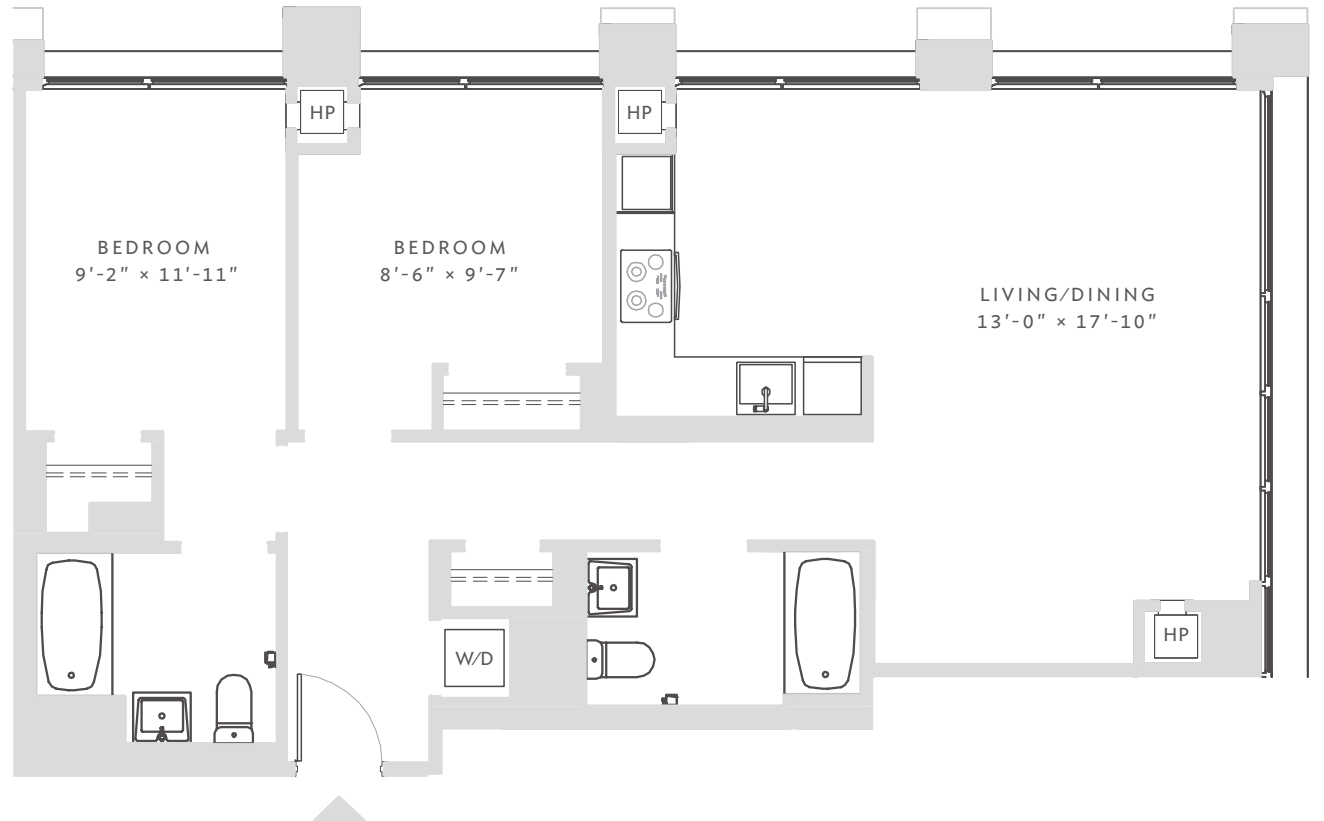

ENCLAVE

AT THE CATHEDRAL

RESIDENCE 329-1229
2 BEDROOMS
2 BATHS

APARTMENT
zoned climate control
floor-to-ceiling windows
washer / dryer

KITCHEN
open kitchen
custom lighting
white quartzite counter tops
Grohe pullout sink faucets
stainless steel
Blomberg appliances

BATHROOM
Grohe fixtures
white quartzite counter tops
gray porcelain flooring
white subway tile shower with elegant Grohe fixtures

DATE _____

RENT _____

AGENT _____

All information regarding the floor plan is from sources deemed reliable. However, The Brodsky Organization cannot assure its accuracy and bears no responsibility for any errors, omissions or misstatements. The plan is for approximate informational purposes only and should be used as such by the prospective renter. All dimensions are approximate and should be re-measured by the prospective renter for absolute accuracy.