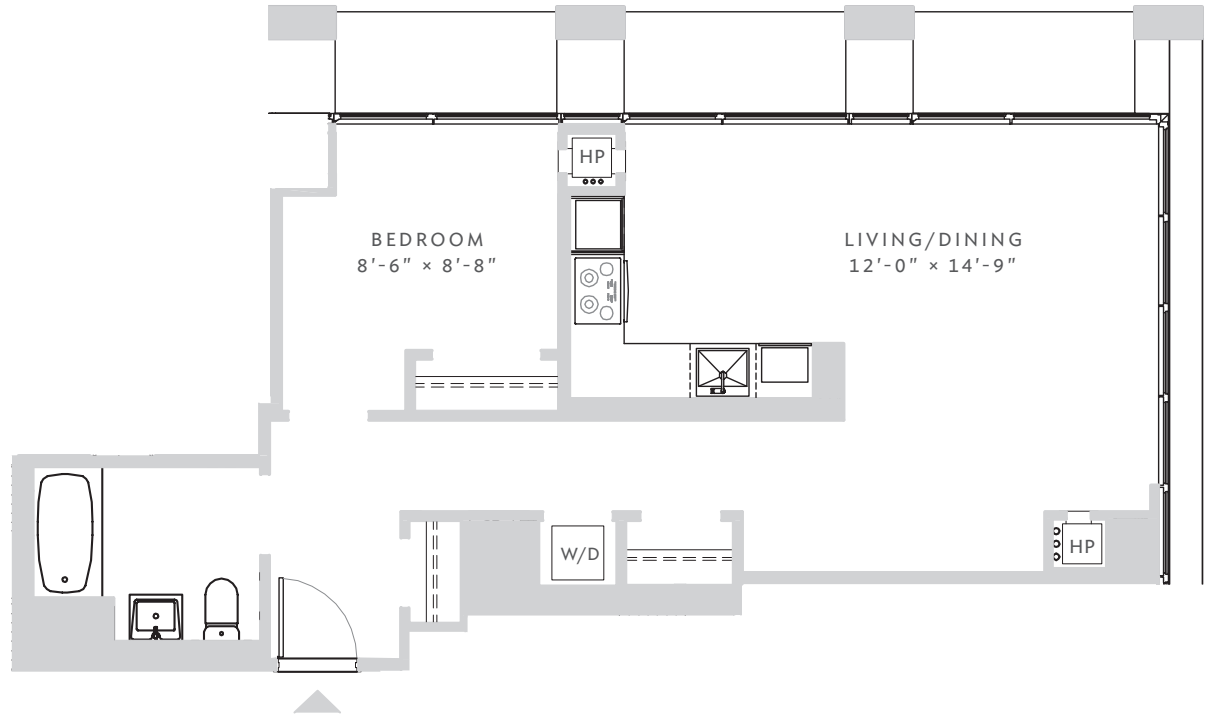

ENCLAVE

AT THE CATHEDRAL

RESIDENCE 1429
1 BEDROOM
1 BATH

APARTMENT
zoned climate control
floor-to-ceiling windows

KITCHEN
open kitchen
custom lighting
white quartzite counter tops
Grohe pullout sink faucets
stainless steel
Blomberg appliances

BATHROOM
Grohe fixtures
white quartzite counter tops
gray porcelain flooring
white subway tile shower with elegant Grohe fixtures

DATE _____

RENT _____

AGENT _____

All information regarding the floor plan is from sources deemed reliable. However, The Brodsky Organization cannot assure its accuracy and bears no responsibility for any errors, omissions or misstatements. The plan is for approximate informational purposes only and should be used as such by the prospective renter. All dimensions are approximate and should be re-measured by the prospective renter for absolute accuracy.