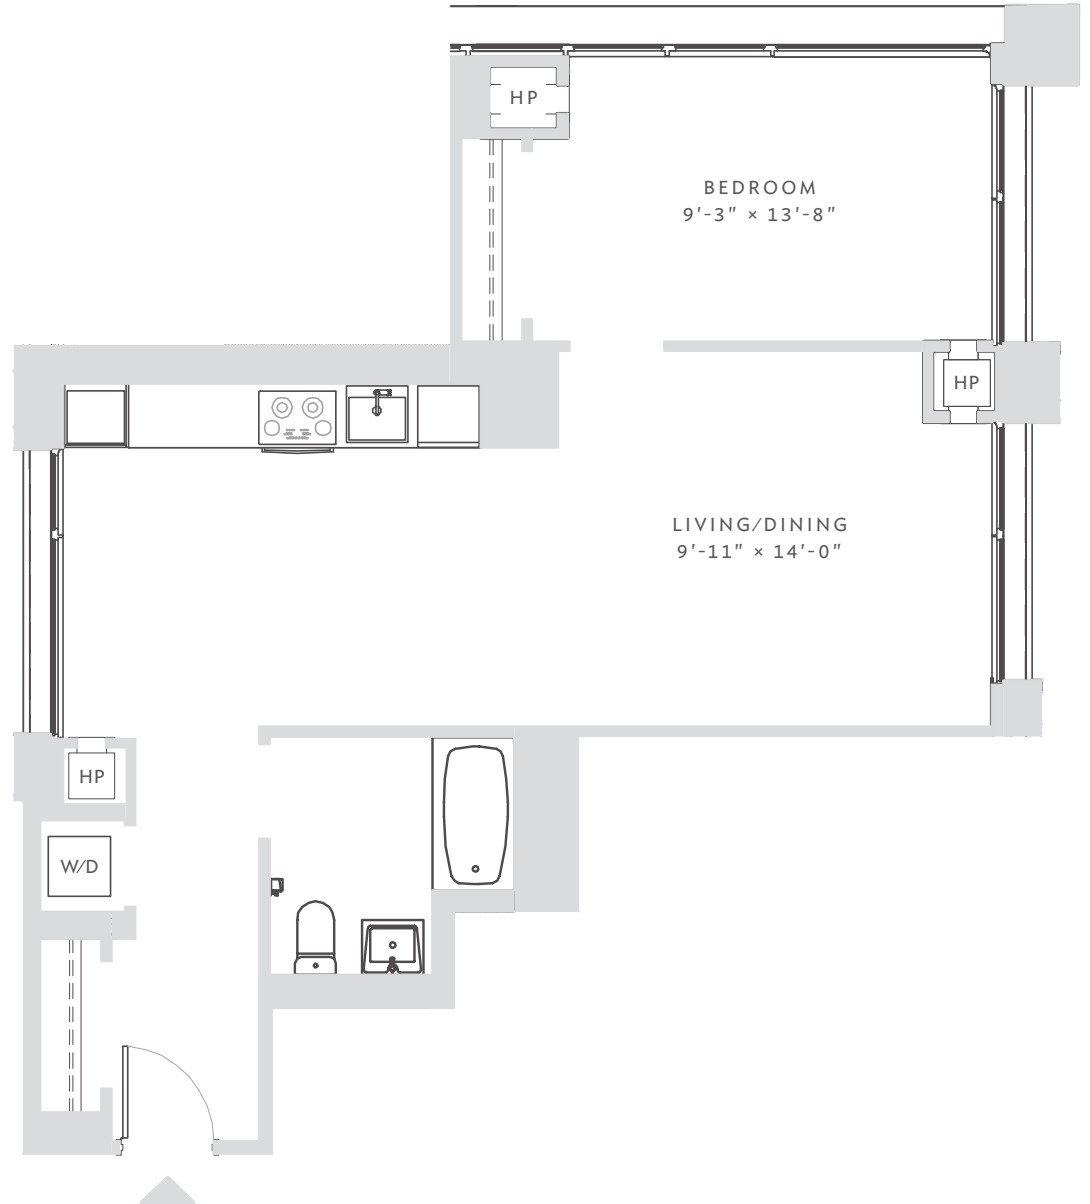

ENCLAVE

AT THE CATHEDRAL

RESIDENCE 327
1 BEDROOM
1 BATH

APARTMENT
zoned climate control
floor-to-ceiling windows
washer / dryer

KITCHEN
strip kitchen
custom lighting
white quartzite counter tops
Grohe pullout sink faucets
stainless steel
Blomberg appliances

BATHROOM
Grohe fixtures
white quartzite counter tops
gray porcelain flooring
white subway tile shower with elegant Grohe fixtures

DATE _____

RENT _____

AGENT _____

All information regarding the floor plan is from sources deemed reliable. However, The Brodsky Organization cannot assure its accuracy and bears no responsibility for any errors, omissions or misstatements. The plan is for approximate informational purposes only and should be used as such by the prospective renter. All dimensions are approximate and should be re-measured by the prospective renter for absolute accuracy.