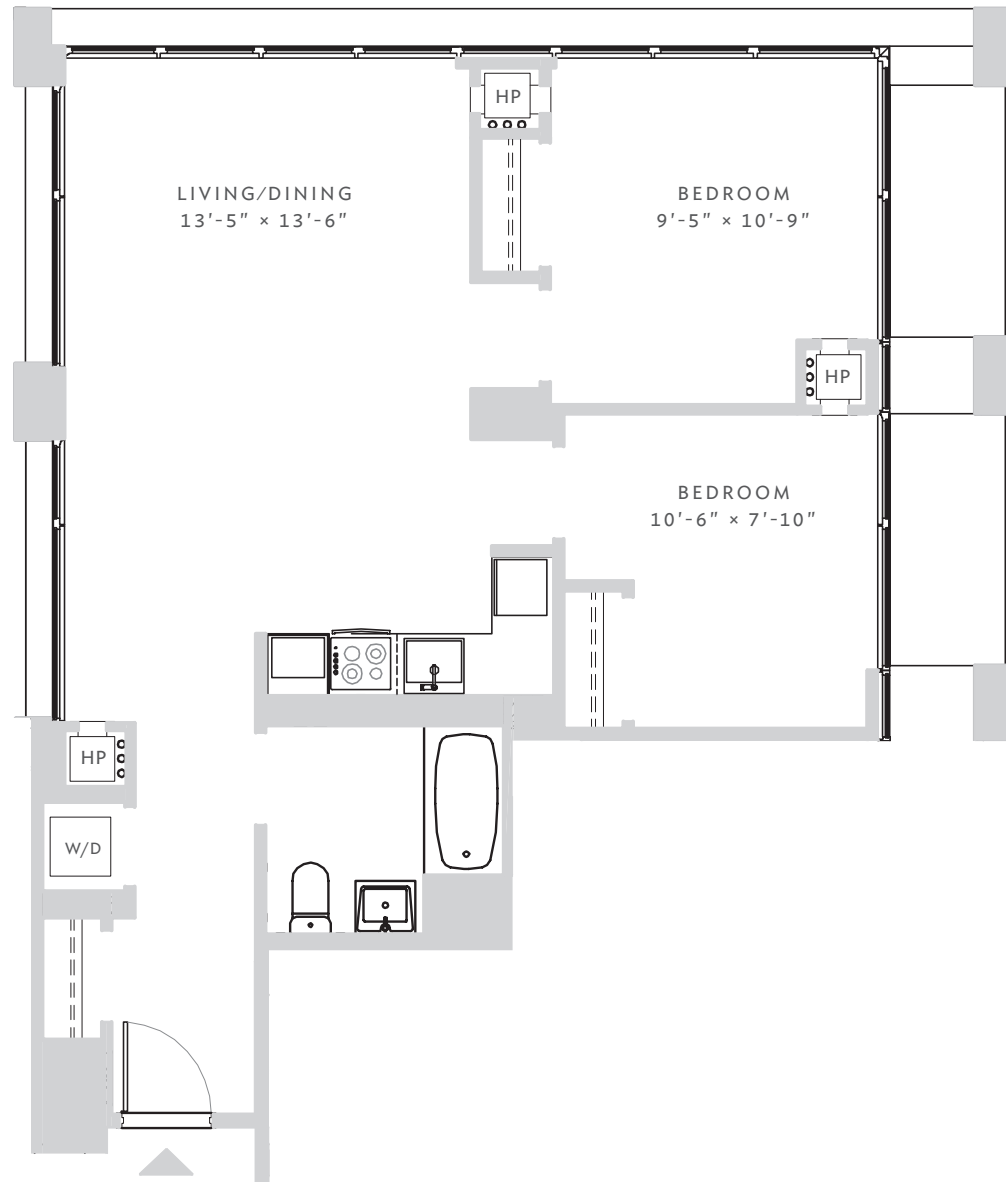

ENCLAVE

AT THE CATHEDRAL

RESIDENCE 1427
2 BEDROOMS
1 BATH

APARTMENT
zoned climate control
floor-to-ceiling windows

KITCHEN
open kitchen
custom lighting
white quartzite counter tops
Grohe pullout sink faucets
stainless steel
Blomberg appliances

BATHROOM
Grohe fixtures
white quartzite counter tops
gray porcelain flooring
white subway tile shower with elegant Grohe fixtures

DATE _____

RENT _____

AGENT _____

All information regarding the floor plan is from sources deemed reliable. However, The Brodsky Organization cannot assure its accuracy and bears no responsibility for any errors, omissions or misstatements. The plan is for approximate informational purposes only and should be used as such by the prospective renter. All dimensions are approximate and should be re-measured by the prospective renter for absolute accuracy.

↑ NORTH

0' 6' 12'