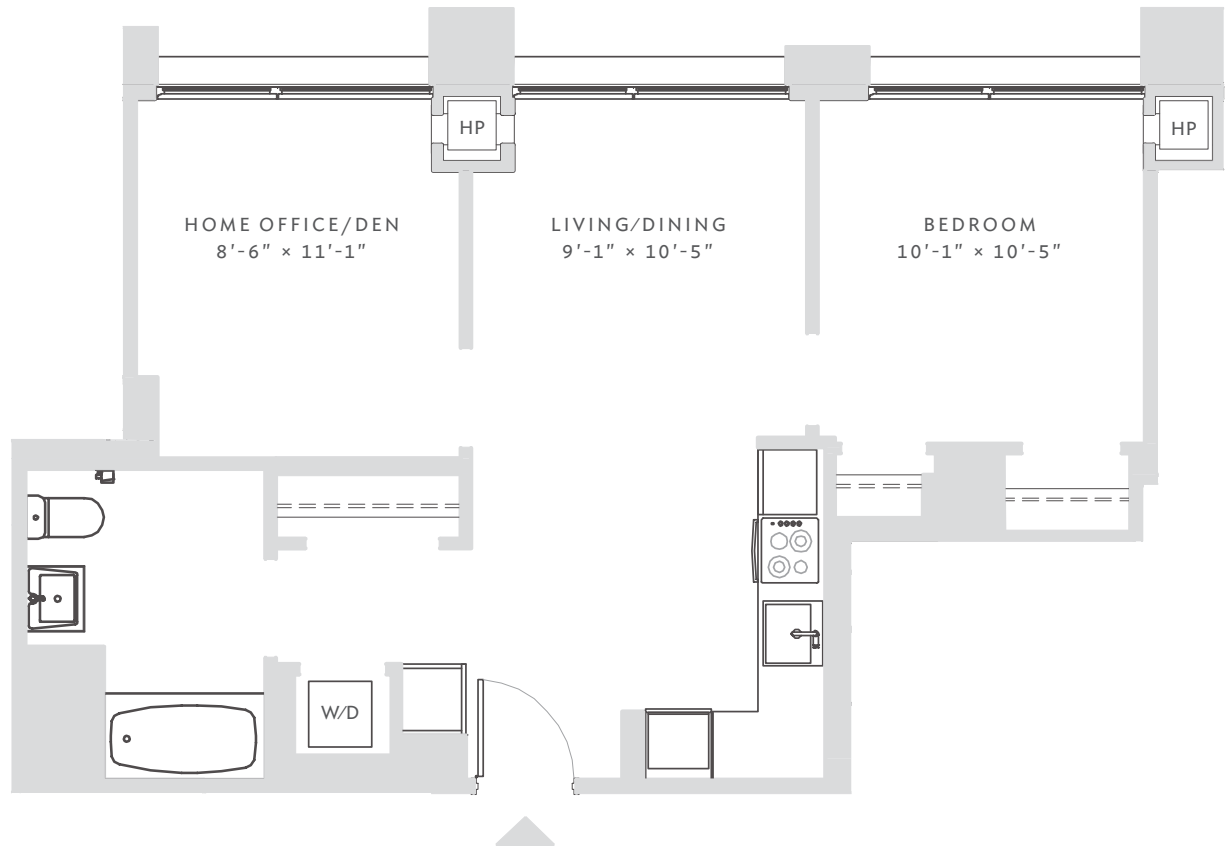

# ENCLAVE

AT THE CATHEDRAL

RESIDENCE 225  
1 BEDROOM  
1 BATH

APARTMENT  
zoned climate control  
floor-to-ceiling windows  
washer / dryer

KITCHEN  
strip kitchen  
custom lighting  
white quartzite counter tops  
Grohe pullout sink faucets  
stainless steel  
Blomberg appliances

BATHROOM  
Grohe fixtures  
white quartzite counter tops  
gray porcelain flooring  
white subway tile shower with elegant Grohe fixtures

DATE \_\_\_\_\_

RENT \_\_\_\_\_

AGENT \_\_\_\_\_

All information regarding the floor plan is from sources deemed reliable. However, The Brodsky Organization cannot assure its accuracy and bears no responsibility for any errors, omissions or misstatements. The plan is for approximate informational purposes only and should be used as such by the prospective renter. All dimensions are approximate and should be re-measured by the prospective renter for absolute accuracy.