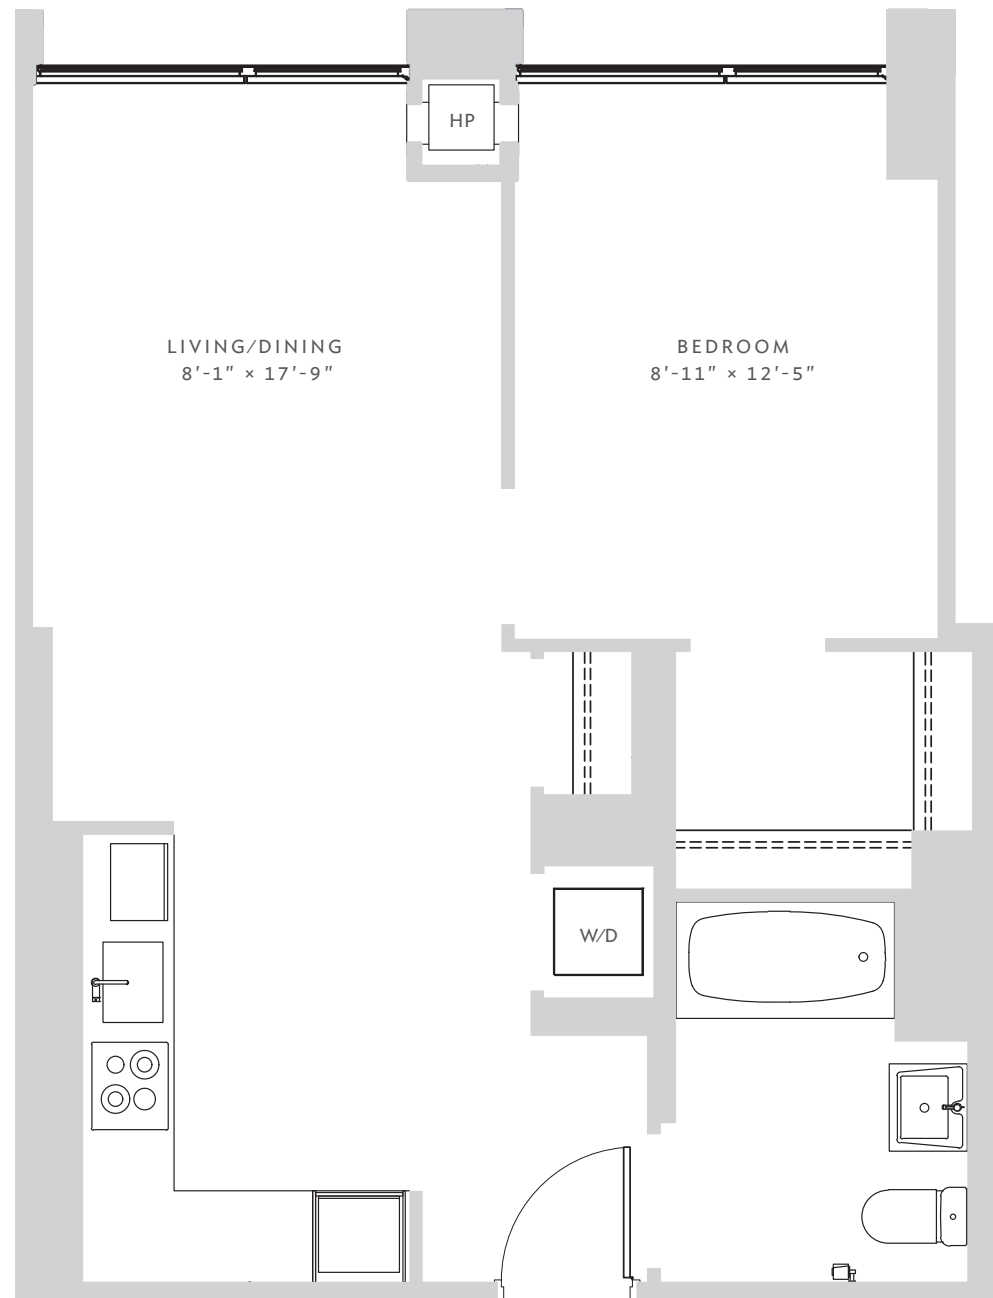

ENCLAVE

AT THE CATHEDRAL

RESIDENCE 324-1424
1 BEDROOM
1 BATH

APARTMENT
zoned climate control
floor-to-ceiling windows
walk-in closet
washer / dryer

KITCHEN
strip kitchen
custom lighting
white quartzite counter tops
Grohe pullout sink faucets
stainless steel
Blomberg appliances

BATHROOM
Grohe fixtures
white quartzite counter tops
gray porcelain flooring
white subway tile shower with elegant Grohe fixtures

DATE _____

RENT _____

AGENT _____

All information regarding the floor plan is from sources deemed reliable. However, The Brodsky Organization cannot assure its accuracy and bears no responsibility for any errors, omissions or misstatements. The plan is for approximate informational purposes only and should be used as such by the prospective renter. All dimensions are approximate and should be re-measured by the prospective renter for absolute accuracy.