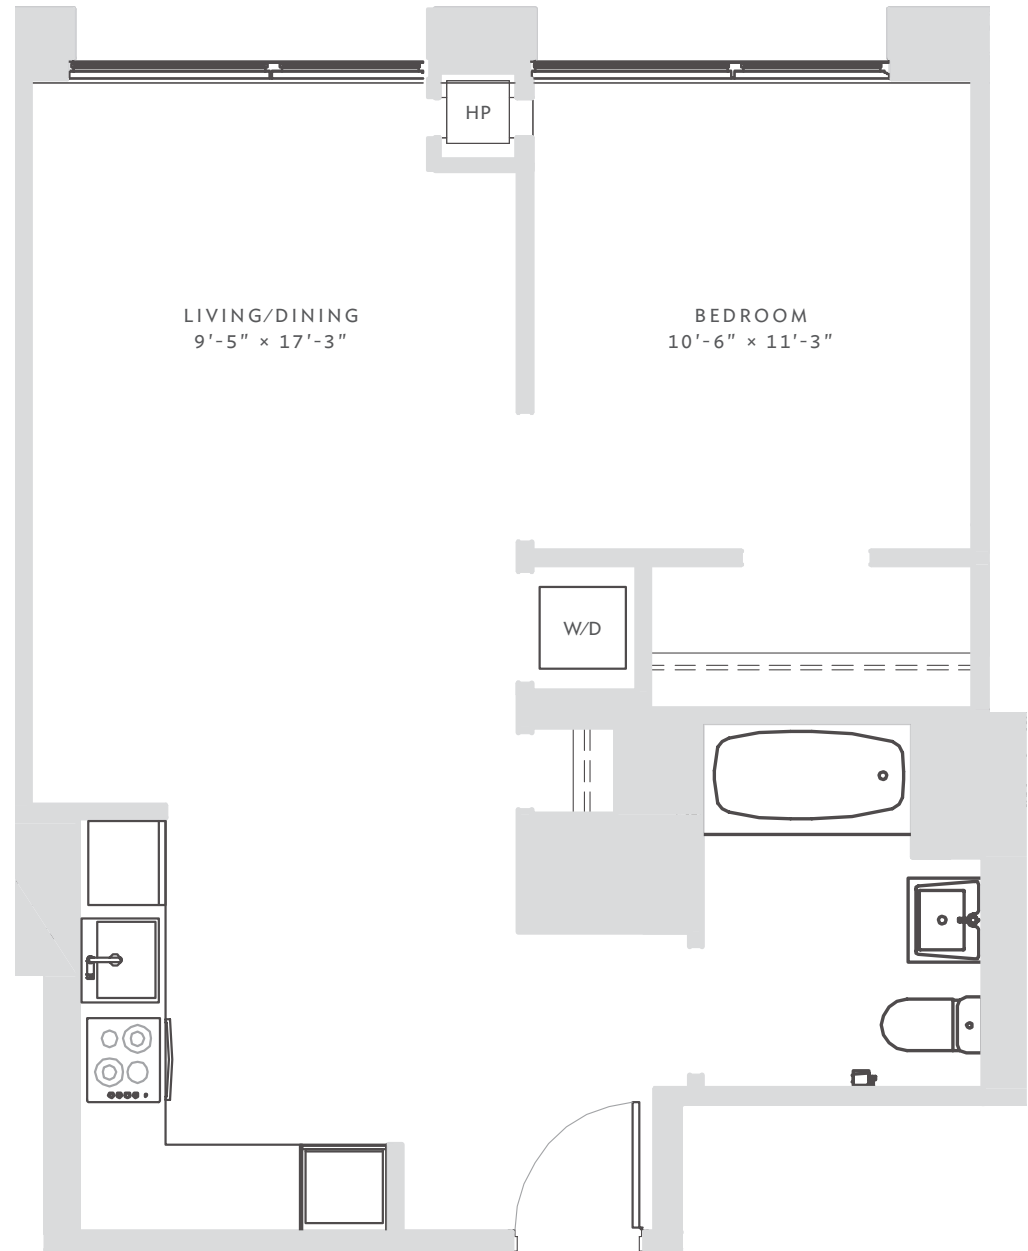

ENCLAVE

AT THE CATHEDRAL

RESIDENCE 322-1422
1 BEDROOM
1 BATH

APARTMENT
zoned climate control
floor-to-ceiling windows
washer / dryer

KITCHEN
strip kitchen
custom lighting
white quartzite counter tops
Grohe pullout sink faucets
stainless steel
Blomberg appliances

BATHROOM
Grohe fixtures
white quartzite counter tops
gray porcelain flooring
white subway tile shower with elegant Grohe fixtures

DATE _____

RENT _____

AGENT _____

All information regarding the floor plan is from sources deemed reliable. However, The Brodsky Organization cannot assure its accuracy and bears no responsibility for any errors, omissions or misstatements. The plan is for approximate informational purposes only and should be used as such by the prospective renter. All dimensions are approximate and should be re-measured by the prospective renter for absolute accuracy.

∨ NORTH

0' 6' 12'