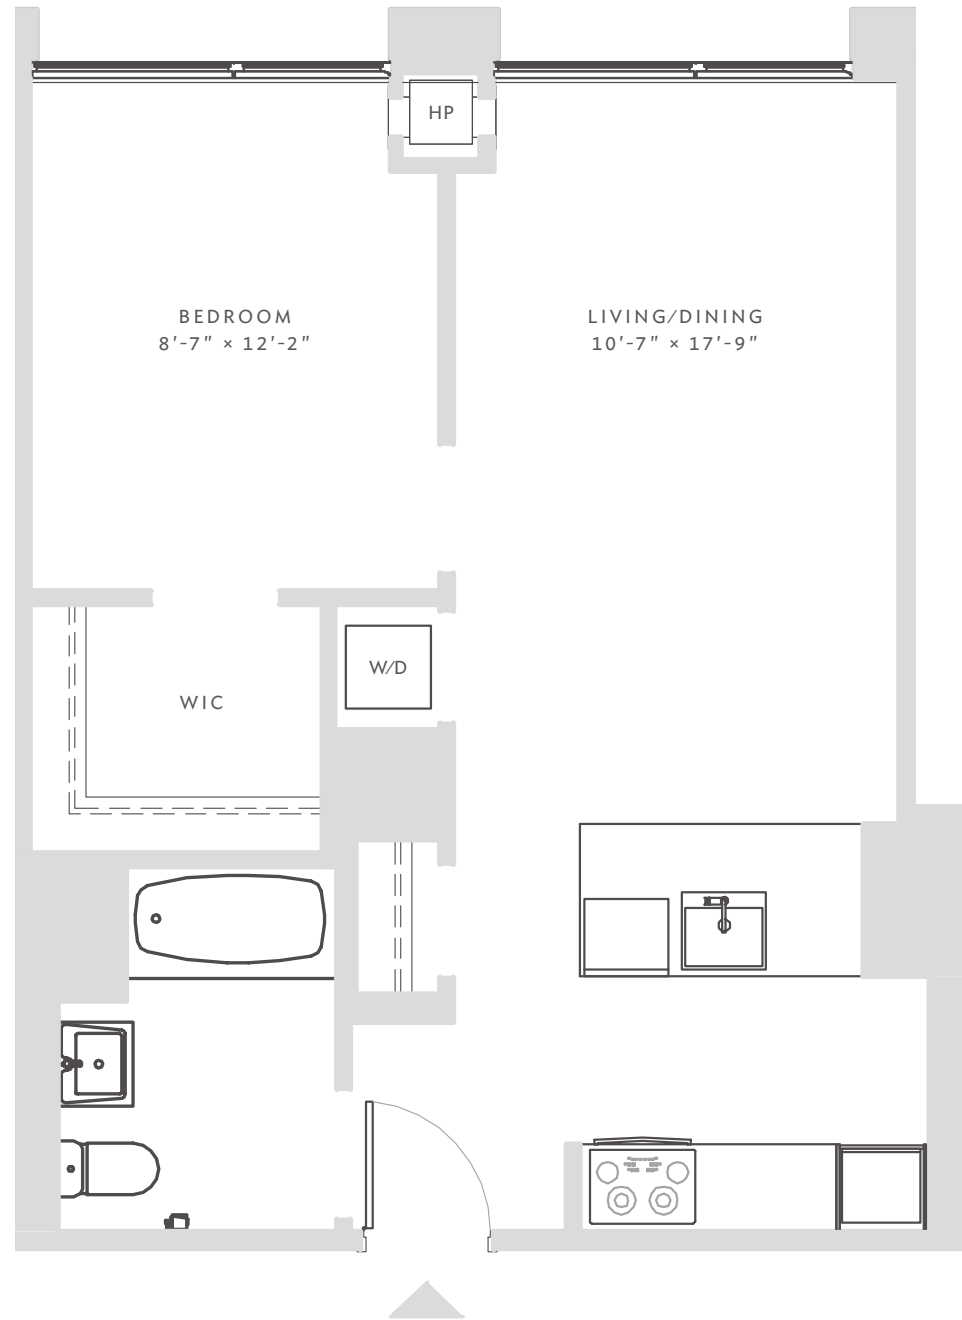

# ENCLAVE

AT THE CATHEDRAL

RESIDENCE 321-1421  
1 BEDROOM  
1 BATH

APARTMENT  
zoned climate control  
floor-to-ceiling windows  
walk-in closet  
washer / dryer

KITCHEN  
open kitchen  
custom lighting  
white quartzite counter tops  
Grohe pullout sink faucets  
stainless steel  
Blomberg appliances

BATHROOM  
Grohe fixtures  
white quartzite counter tops  
gray porcelain flooring  
white subway tile shower with elegant Grohe fixtures

DATE \_\_\_\_\_

RENT \_\_\_\_\_

AGENT \_\_\_\_\_

All information regarding the floor plan is from sources deemed reliable. However, The Brodsky Organization cannot assure its accuracy and bears no responsibility for any errors, omissions or misstatements. The plan is for approximate informational purposes only and should be used as such by the prospective renter. All dimensions are approximate and should be re-measured by the prospective renter for absolute accuracy.