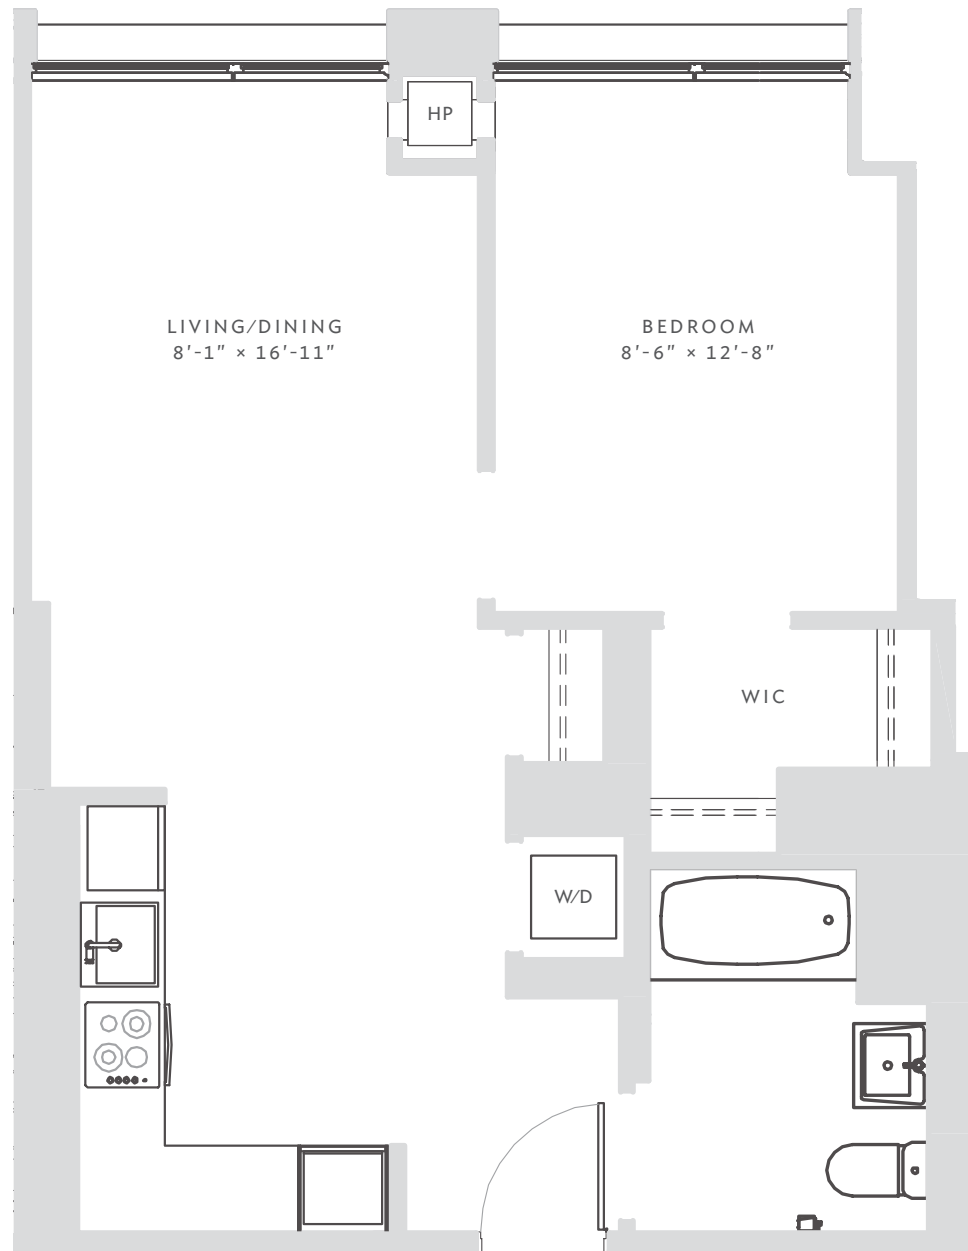

ENCLAVE

AT THE CATHEDRAL

RESIDENCE 221
1 BEDROOM
1 BATH

APARTMENT
zoned climate control
floor-to-ceiling windows
walk-in closet
washer / dryer

KITCHEN
strip kitchen
custom lighting
white quartzite counter tops
Grohe pullout sink faucets
stainless steel
Blomberg appliances

BATHROOM
Grohe fixtures
white quartzite counter tops
gray porcelain flooring
white subway tile shower with elegant Grohe fixtures

DATE _____

RENT _____

AGENT _____

All information regarding the floor plan is from sources deemed reliable. However, The Brodsky Organization cannot assure its accuracy and bears no responsibility for any errors, omissions or misstatements. The plan is for approximate informational purposes only and should be used as such by the prospective renter. All dimensions are approximate and should be re-measured by the prospective renter for absolute accuracy.

↙ NORTH

0' 6' 12'