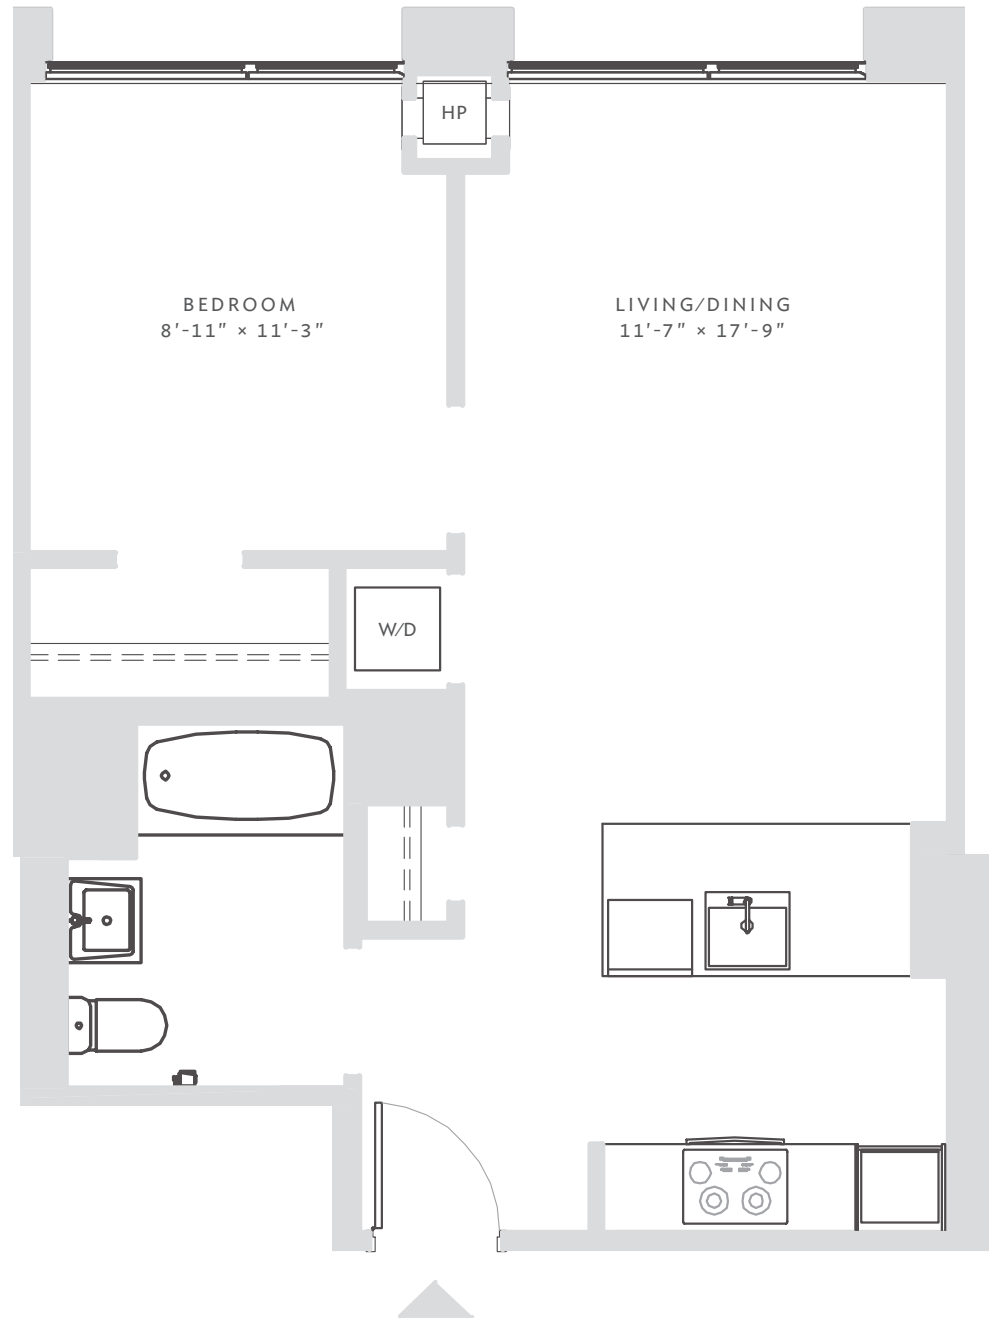

ENCLAVE

AT THE CATHEDRAL

RESIDENCE 320-1420
1 BEDROOM
1 BATH

APARTMENT
zoned climate control
floor-to-ceiling windows
washer / dryer

KITCHEN
open kitchen
custom lighting
white quartzite counter tops
Grohe pullout sink faucets
stainless steel
Blomberg appliances

BATHROOM
Grohe fixtures
white quartzite counter tops
gray porcelain flooring
white subway tile shower with elegant Grohe fixtures

DATE _____

RENT _____

AGENT _____

All information regarding the floor plan is from sources deemed reliable. However, The Brodsky Organization cannot assure its accuracy and bears no responsibility for any errors, omissions or misstatements. The plan is for approximate informational purposes only and should be used as such by the prospective renter. All dimensions are approximate and should be re-measured by the prospective renter for absolute accuracy.

↙ NORTH