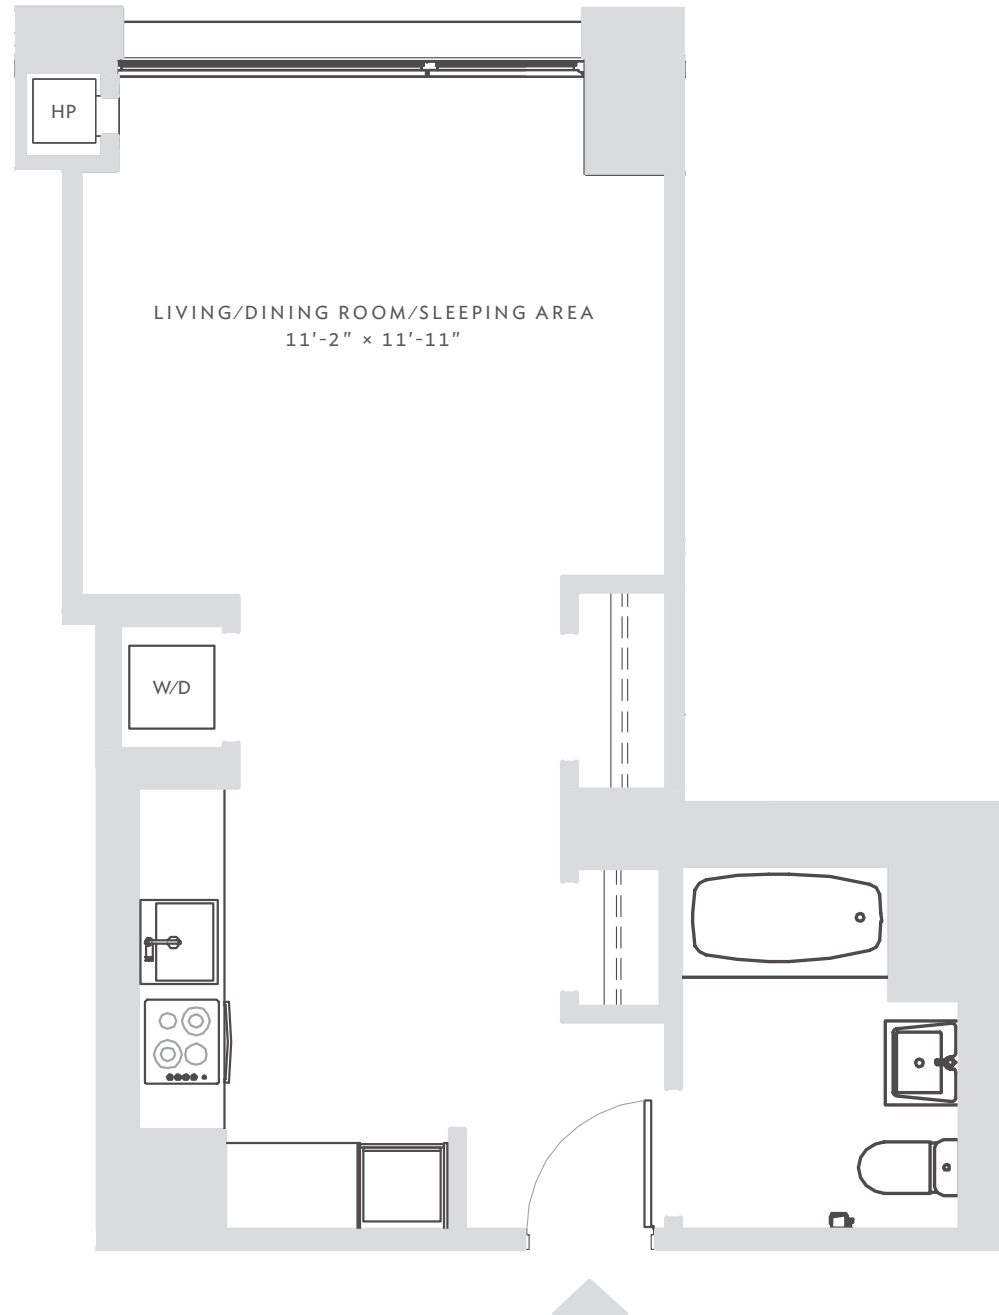

ENCLAVE

AT THE CATHEDRAL

RESIDENCE 1521-1620
STUDIO
1 BATH

APARTMENT
zoned climate control
floor-to-ceiling windows
washer / dryer

KITCHEN
strip kitchen
custom lighting
white quartzite counter tops
Grohe pullout sink faucets
stainless steel
Blomberg appliances

BATHROOM
Grohe fixtures
white quartzite counter tops
gray porcelain flooring
white subway tile shower with elegant Grohe fixtures

DATE _____

RENT _____

AGENT _____

All information regarding the floor plan is from sources deemed reliable. However, The Brodsky Organization cannot assure its accuracy and bears no responsibility for any errors, omissions or misstatements. The plan is for approximate informational purposes only and should be used as such by the prospective renter. All dimensions are approximate and should be re-measured by the prospective renter for absolute accuracy.