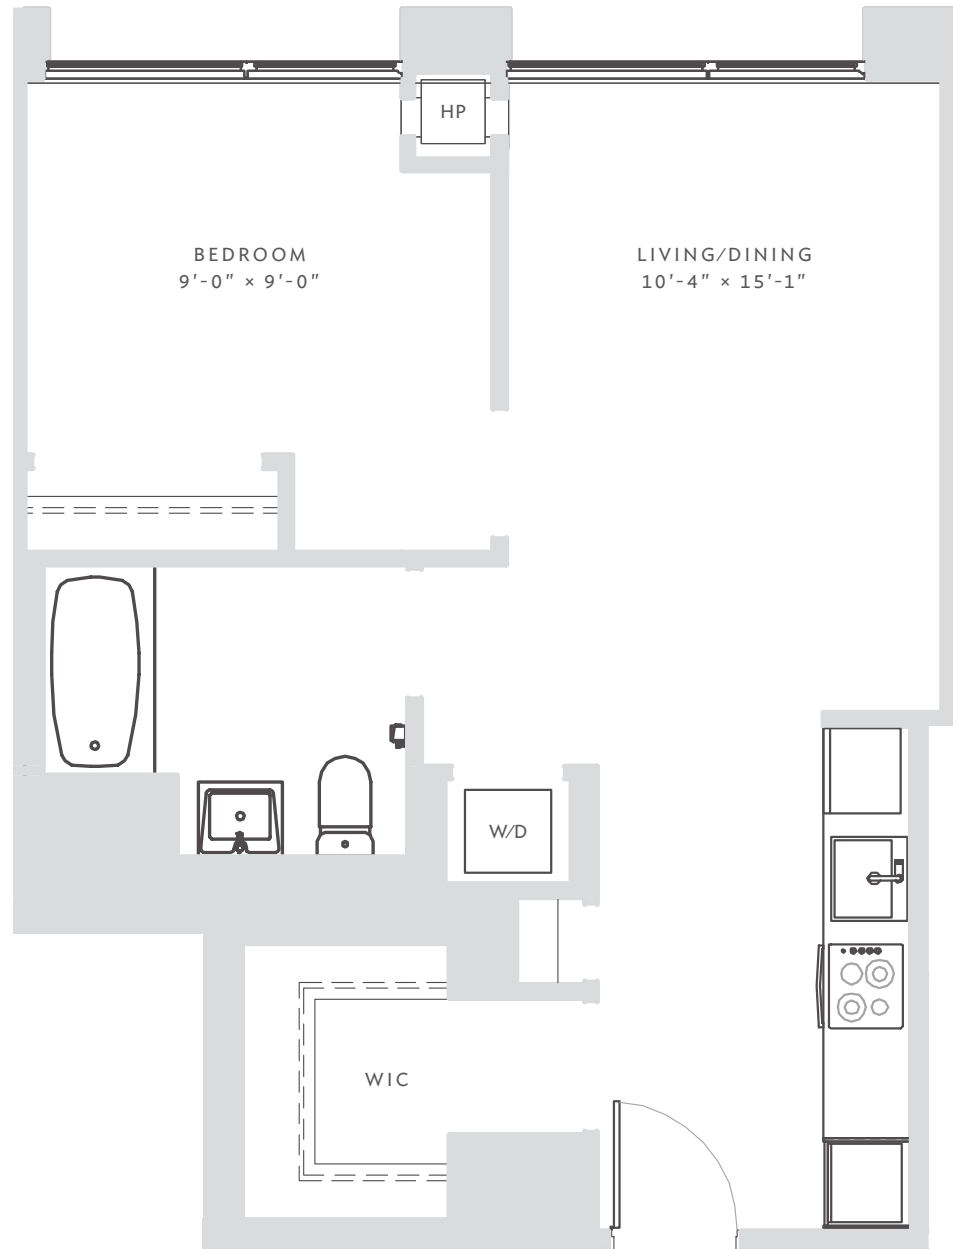

ENCLAVE

AT THE CATHEDRAL

RESIDENCE 318-1418
1 BEDROOM
1 BATH

APARTMENT
zoned climate control
floor-to-ceiling windows
walk-in closet
washer / dryer

KITCHEN
strip kitchen
custom lighting
white quartzite counter tops
Grohe pullout sink faucets
stainless steel
Blomberg appliances

BATHROOM
Grohe fixtures
white quartzite counter tops
gray porcelain flooring
white subway tile shower with elegant Grohe fixtures

DATE _____

RENT _____

AGENT _____

All information regarding the floor plan is from sources deemed reliable. However, The Brodsky Organization cannot assure its accuracy and bears no responsibility for any errors, omissions or misstatements. The plan is for approximate informational purposes only and should be used as such by the prospective renter. All dimensions are approximate and should be re-measured by the prospective renter for absolute accuracy.

↙ NORTH