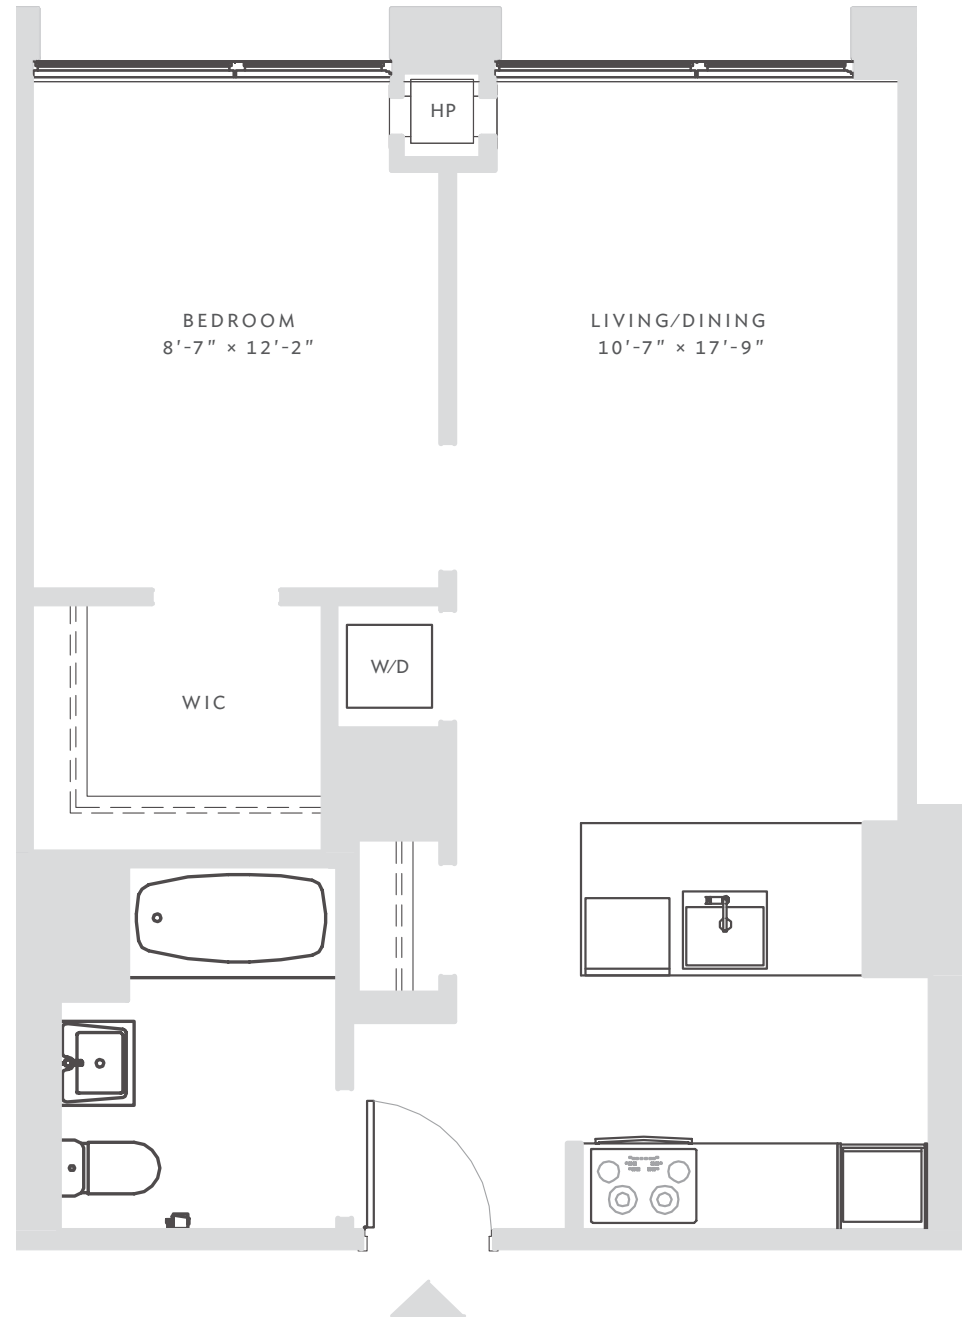

# ENCLAVE

AT THE CATHEDRAL

RESIDENCE 218  
1 BEDROOM  
1 BATH

APARTMENT  
zoned climate control  
floor-to-ceiling windows  
walk-in closet  
washer / dryer

KITCHEN  
open kitchen  
custom lighting  
white quartzite counter tops  
Grohe pullout sink faucets  
stainless steel  
Blomberg appliances

BATHROOM  
Grohe fixtures  
white quartzite counter tops  
gray porcelain flooring  
white subway tile shower with elegant Grohe fixtures

DATE \_\_\_\_\_

RENT \_\_\_\_\_

AGENT \_\_\_\_\_

All information regarding the floor plan is from sources deemed reliable. However, The Brodsky Organization cannot assure its accuracy and bears no responsibility for any errors, omissions or misstatements. The plan is for approximate informational purposes only and should be used as such by the prospective renter. All dimensions are approximate and should be re-measured by the prospective renter for absolute accuracy.

↙ NORTH 0' 6' 12'