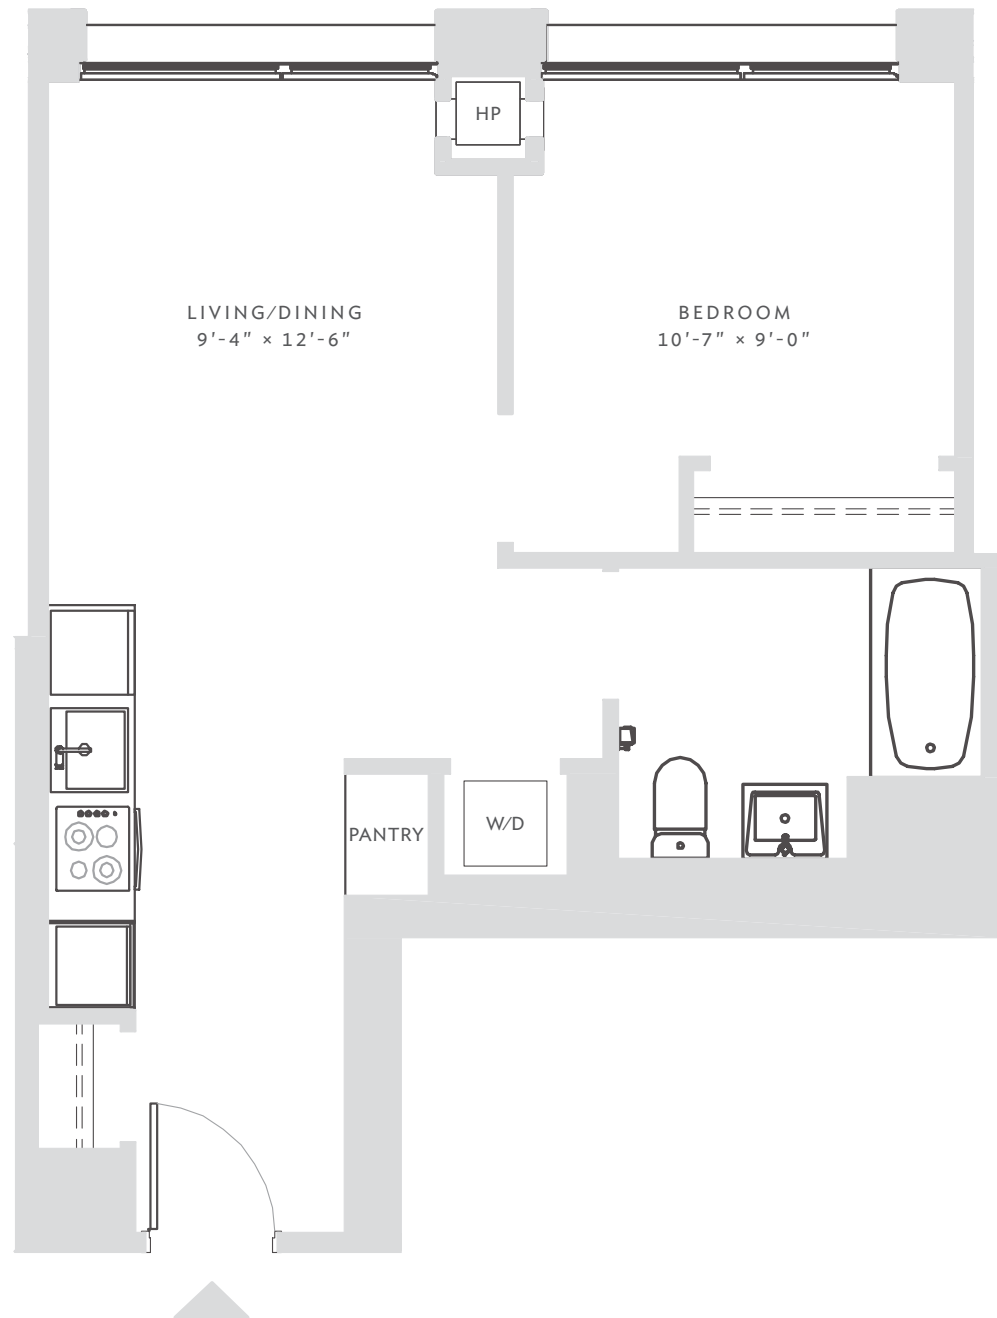

ENCLAVE

AT THE CATHEDRAL

RESIDENCE 917-1417
1 BEDROOM
1 BATH

APARTMENT
zoned climate control
floor-to-ceiling windows
washer / dryer

KITCHEN
strip kitchen
pantry
custom lighting
white quartzite counter tops
Grohe pullout sink faucets
stainless steel
Blomberg appliances

BATHROOM
Grohe fixtures
white quartzite counter tops
gray porcelain flooring
white subway tile shower with elegant Grohe fixtures

DATE _____

RENT _____

AGENT _____

All information regarding the floor plan is from sources deemed reliable. However, The Brodsky Organization cannot assure its accuracy and bears no responsibility for any errors, omissions or misstatements. The plan is for approximate informational purposes only and should be used as such by the prospective renter. All dimensions are approximate and should be re-measured by the prospective renter for absolute accuracy.