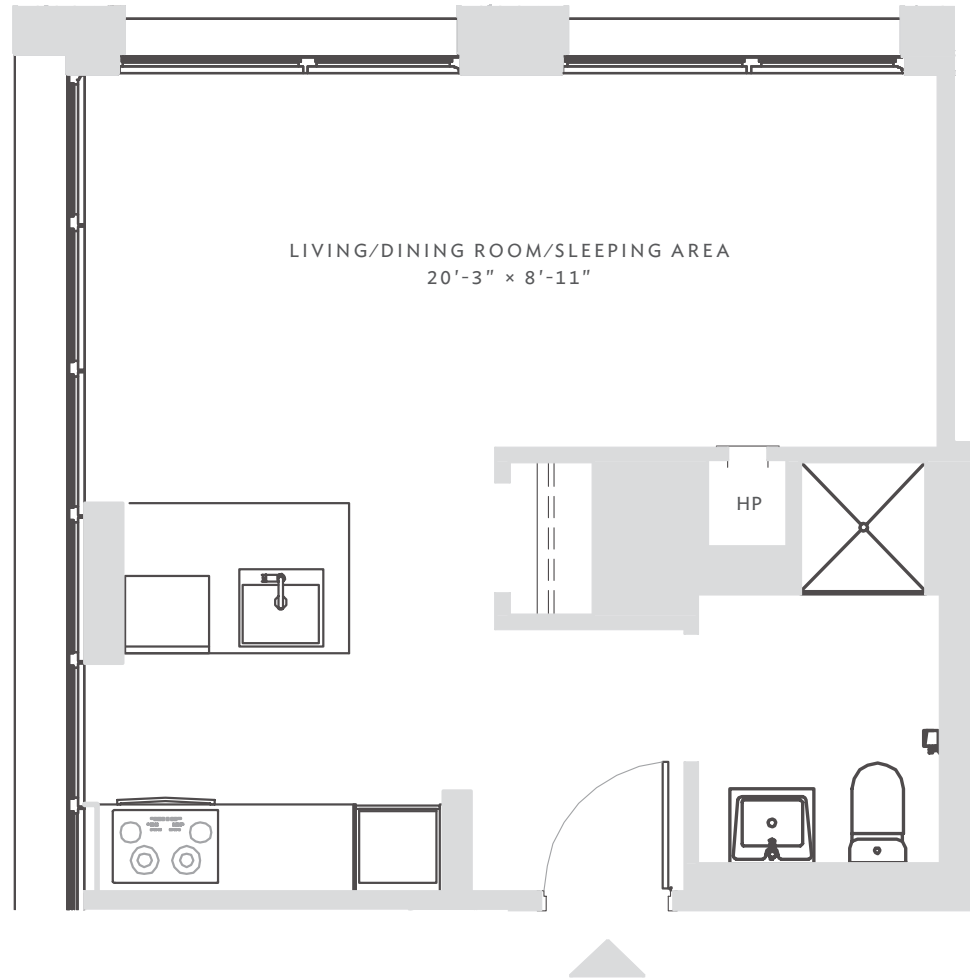

ENCLAVE

AT THE CATHEDRAL

RESIDENCE 315-1415
STUDIO
1 BATH

APARTMENT
zoned climate control
floor-to-ceiling windows

KITCHEN
open kitchen
custom lighting
white quartzite counter tops
Grohe pullout sink faucets
stainless steel
Blomberg appliances

BATHROOM
Grohe fixtures
white quartzite counter tops
gray porcelain flooring
white subway tile shower with elegant Grohe fixtures

DATE _____

RENT _____

AGENT _____

All information regarding the floor plan is from sources deemed reliable. However, The Brodsky Organization cannot assure its accuracy and bears no responsibility for any errors, omissions or misstatements. The plan is for approximate informational purposes only and should be used as such by the prospective renter. All dimensions are approximate and should be re-measured by the prospective renter for absolute accuracy.

↙ NORTH