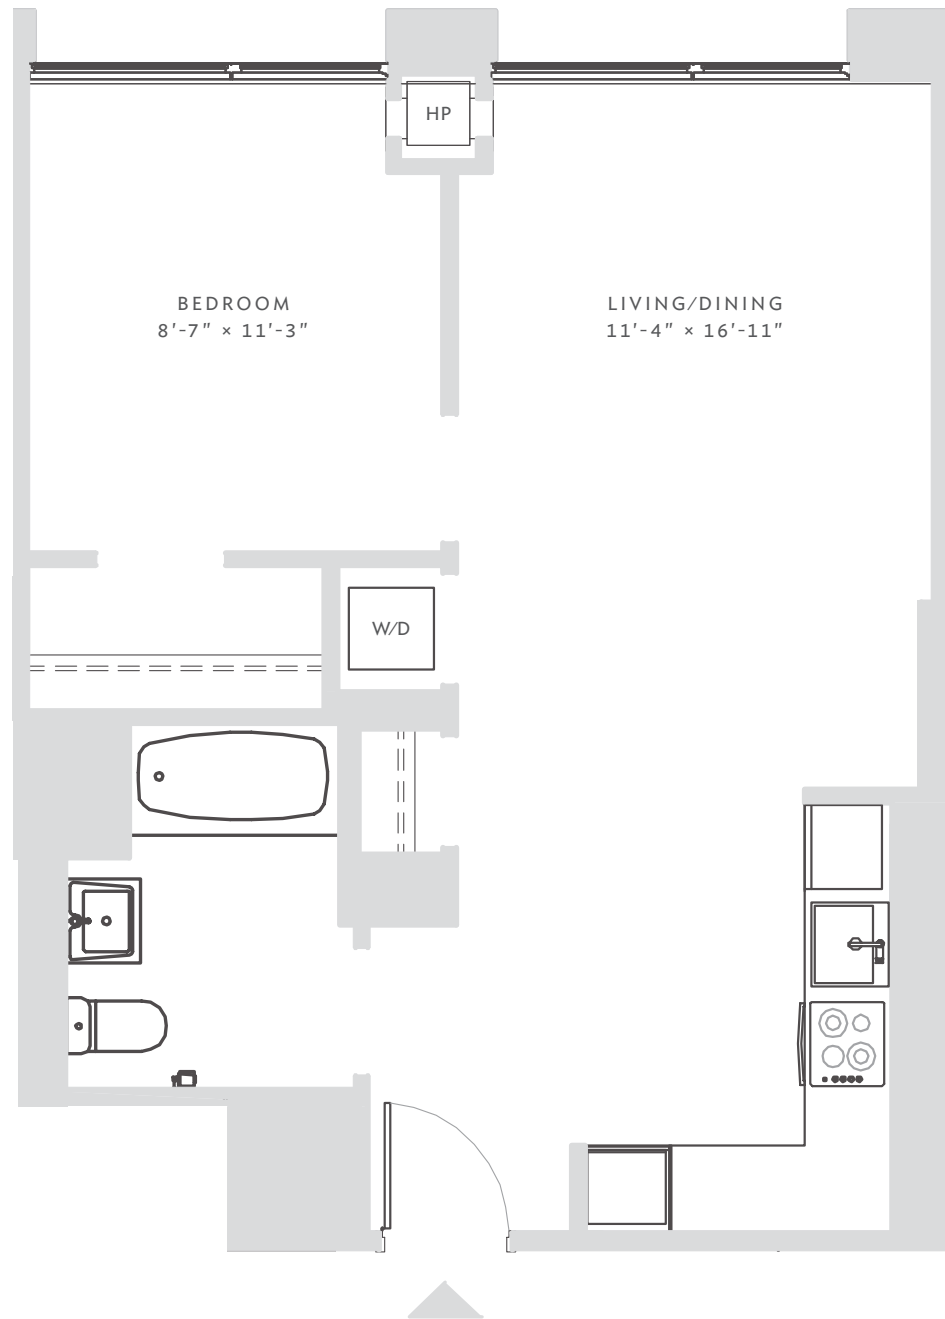

# ENCLAVE

AT THE CATHEDRAL

RESIDENCE 1519-1618  
 1 BEDROOM  
 1 BATH

APARTMENT  
 zoned climate control  
 floor-to-ceiling windows  
 washer / dryer

KITCHEN  
 strip kitchen  
 custom lighting  
 white quartzite counter tops  
 Grohe pullout sink faucets  
 stainless steel  
 Blomberg appliances

BATHROOM  
 Grohe fixtures  
 white quartzite counter tops  
 gray porcelain flooring  
 white subway tile shower with elegant Grohe fixtures

DATE \_\_\_\_\_

RENT \_\_\_\_\_

AGENT \_\_\_\_\_

All information regarding the floor plan is from sources deemed reliable. However, The Brodsky Organization cannot assure its accuracy and bears no responsibility for any errors, omissions or misstatements. The plan is for approximate informational purposes only and should be used as such by the prospective renter. All dimensions are approximate and should be re-measured by the prospective renter for absolute accuracy.