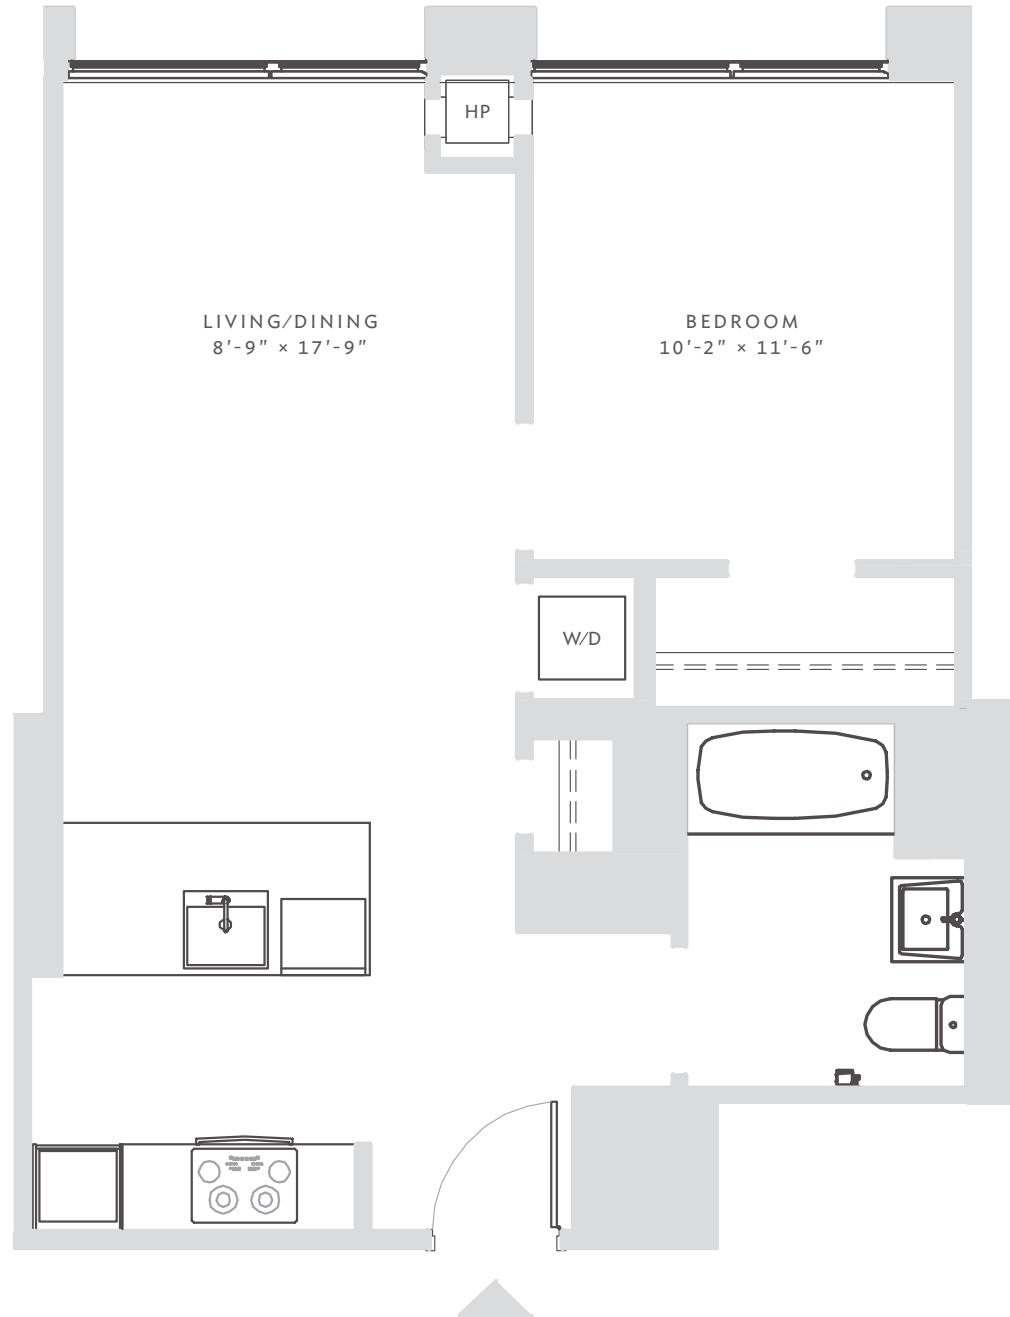

ENCLAVE

AT THE CATHEDRAL

RESIDENCE 1515-1614
1 BEDROOM
1 BATH

APARTMENT
zoned climate control
floor-to-ceiling windows
washer / dryer

KITCHEN
open kitchen
custom lighting
white quartzite counter tops
Grohe pullout sink faucets
stainless steel
Blomberg appliances

BATHROOM
Grohe fixtures
white quartzite counter tops
gray porcelain flooring
white subway tile shower with elegant Grohe fixtures

DATE _____

RENT _____

AGENT _____

↙ NORTH

All information regarding the floor plan is from sources deemed reliable. However, The Brodsky Organization cannot assure its accuracy and bears no responsibility for any errors, omissions or misstatements. The plan is for approximate informational purposes only and should be used as such by the prospective renter. All dimensions are approximate and should be re-measured by the prospective renter for absolute accuracy.