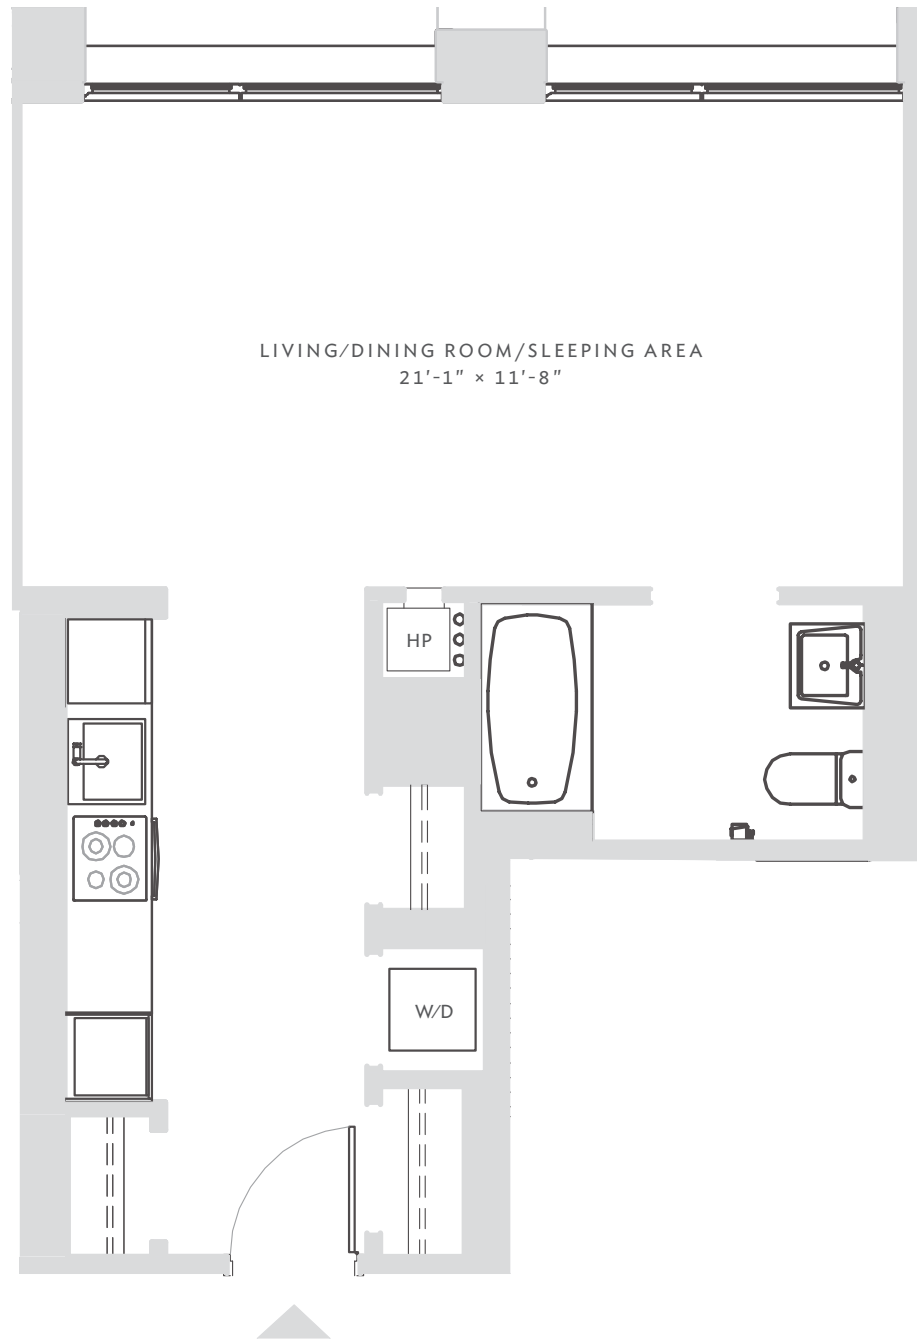

ENCLAVE

AT THE CATHEDRAL

RESIDENCE 313-1213
STUDIO
1 BATH

APARTMENT
zoned climate control
floor-to-ceiling windows
private terrace

KITCHEN
open kitchen
custom lighting
white quartzite counter tops
Grohe pullout sink faucets
stainless steel
Blomberg appliances

BATHROOM
Grohe fixtures
white quartzite counter tops
gray porcelain flooring
white subway tile shower with elegant Grohe fixtures

DATE _____

RENT _____

AGENT _____

All information regarding the floor plan is from sources deemed reliable. However, The Brodsky Organization cannot assure its accuracy and bears no responsibility for any errors, omissions or misstatements. The plan is for approximate informational purposes only and should be used as such by the prospective renter. All dimensions are approximate and should be re-measured by the prospective renter for absolute accuracy.

↑ NORTH

0'

6'

12'