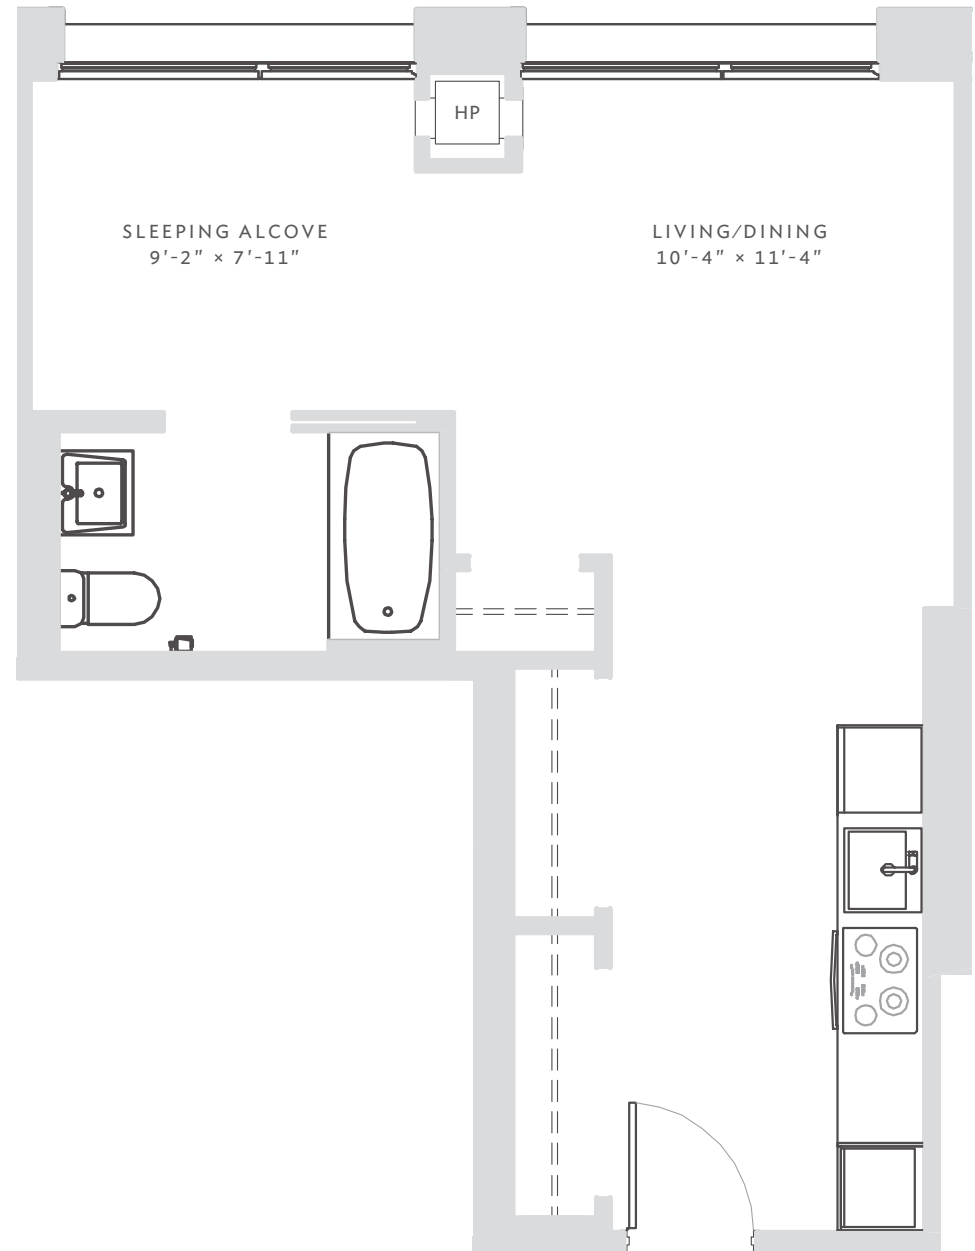

ENCLAVE

AT THE CATHEDRAL

RESIDENCE 1613
STUDIO
1 BATH

APARTMENT
zoned climate control
floor-to-ceiling windows

KITCHEN
strip kitchen
custom lighting
white quartzite counter tops
Grohe pullout sink faucets
stainless steel
Blomberg appliances

BATHROOM
Grohe fixtures
white quartzite counter tops
gray porcelain flooring
white subway tile shower with elegant Grohe fixtures

DATE _____

RENT _____

AGENT _____

All information regarding the floor plan is from sources deemed reliable. However, The Brodsky Organization cannot assure its accuracy and bears no responsibility for any errors, omissions or misstatements. The plan is for approximate informational purposes only and should be used as such by the prospective renter. All dimensions are approximate and should be re-measured by the prospective renter for absolute accuracy.

↙ NORTH

0' 6' 12'