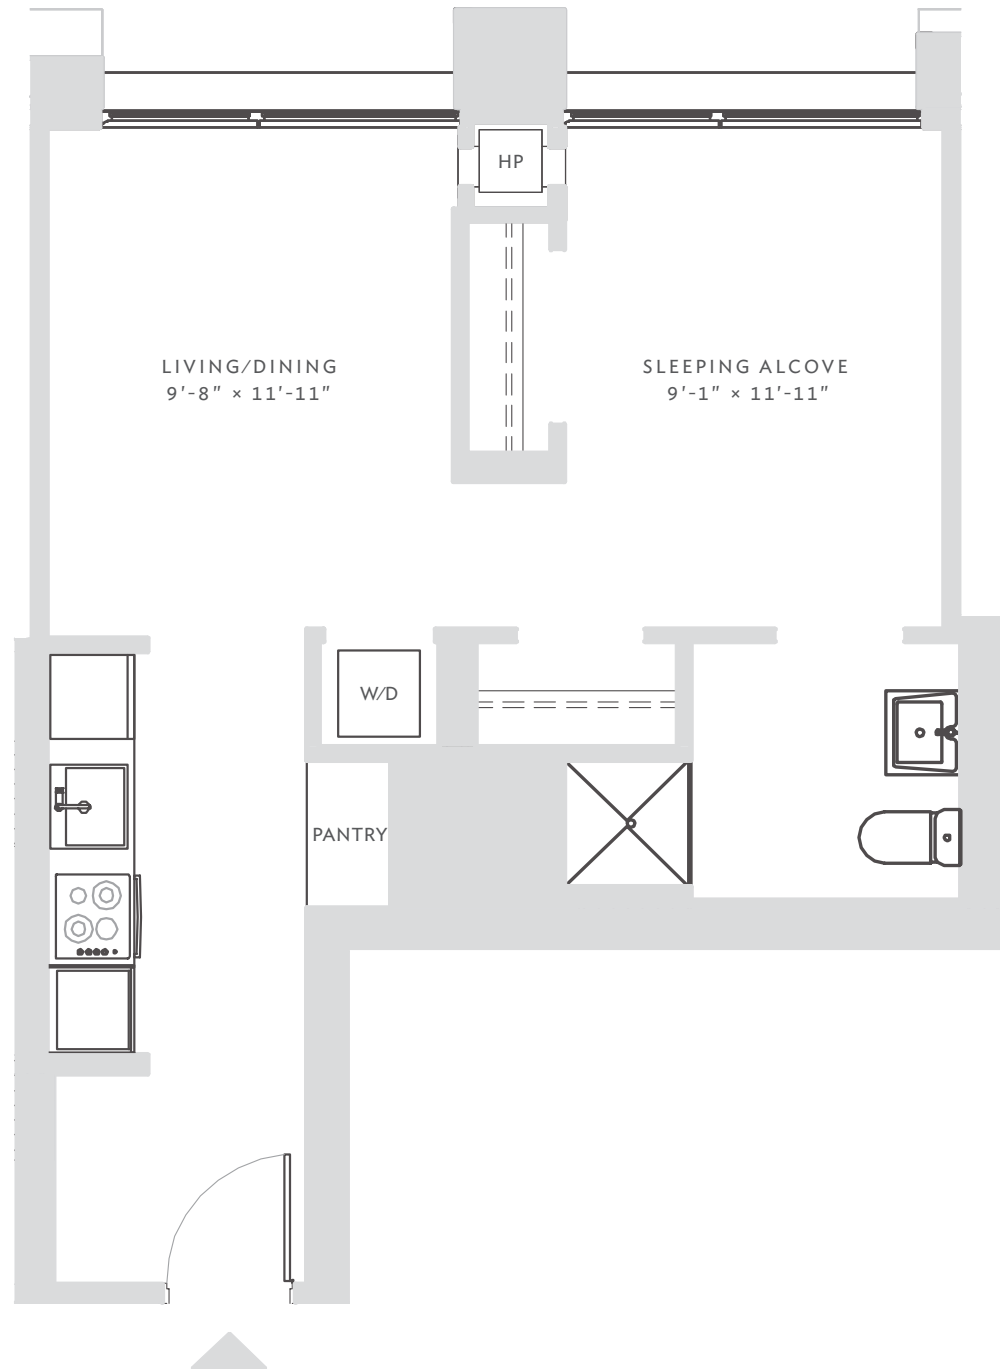

# ENCLAVE

AT THE CATHEDRAL

RESIDENCE 312-1212  
STUDIO  
1 BATH

APARTMENT  
zoned climate control  
floor-to-ceiling windows  
washer / dryer

KITCHEN  
strip kitchen  
pantry  
custom lighting  
white quartzite counter tops  
Grohe pullout sink faucets  
stainless steel  
Blomberg appliances

BATHROOM  
Grohe fixtures  
white quartzite counter tops  
gray porcelain flooring  
white subway tile shower with elegant Grohe fixtures

DATE \_\_\_\_\_

RENT \_\_\_\_\_

AGENT \_\_\_\_\_

All information regarding the floor plan is from sources deemed reliable. However, The Brodsky Organization cannot assure its accuracy and bears no responsibility for any errors, omissions or misstatements. The plan is for approximate informational purposes only and should be used as such by the prospective renter. All dimensions are approximate and should be re-measured by the prospective renter for absolute accuracy.