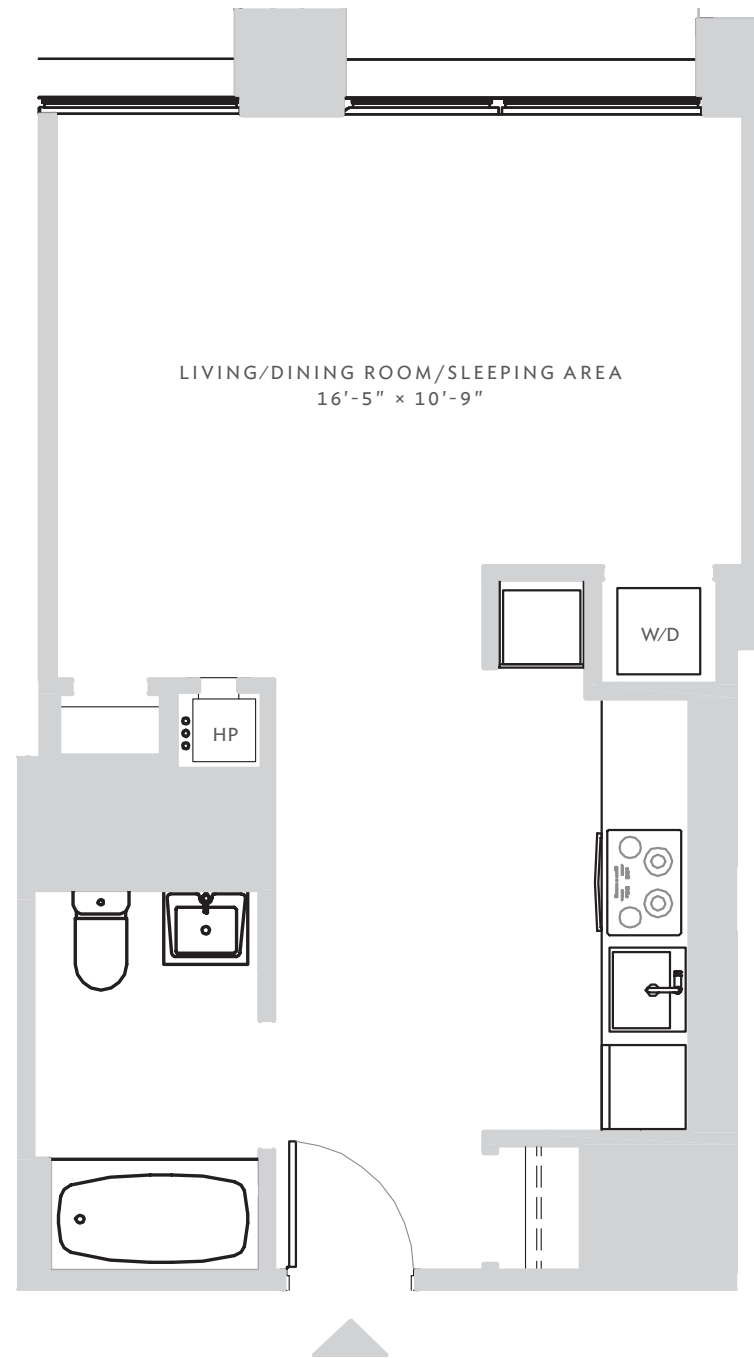

# ENCLAVE

AT THE CATHEDRAL

RESIDENCE 809  
STUDIO  
1 BATH

APARTMENT  
zoned climate control  
floor-to-ceiling windows

KITCHEN  
open kitchen  
custom lighting  
white quartzite counter tops  
Grohe pullout sink faucets  
stainless steel  
Blomberg appliances

BATHROOM  
Grohe fixtures  
white quartzite counter tops  
gray porcelain flooring  
white subway tile shower with elegant Grohe fixtures

DATE \_\_\_\_\_

RENT \_\_\_\_\_

AGENT \_\_\_\_\_

All information regarding the floor plan is from sources deemed reliable. However, The Brodsky Organization cannot assure its accuracy and bears no responsibility for any errors, omissions or misstatements. The plan is for approximate informational purposes only and should be used as such by the prospective renter. All dimensions are approximate and should be re-measured by the prospective renter for absolute accuracy.

⌄ NORTH

0'

6'

12'