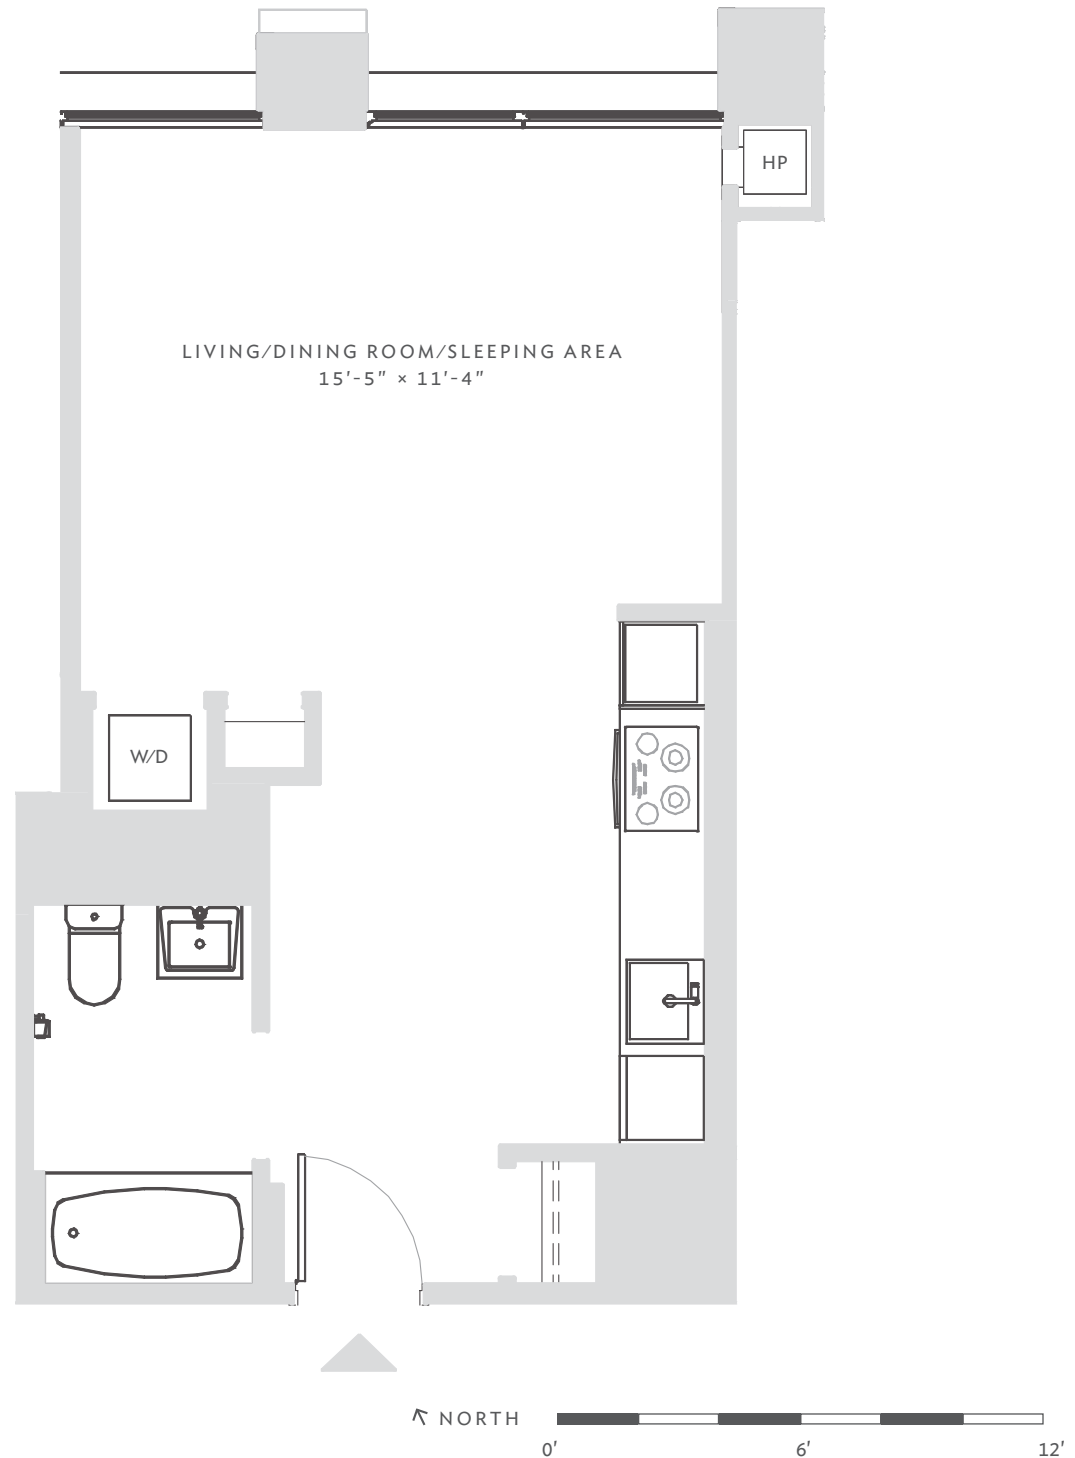

ENCLAVE

AT THE CATHEDRAL

RESIDENCE 907-1207
STUDIO
1 BATH

APARTMENT
zoned climate control
floor-to-ceiling windows
washer / dryer

KITCHEN
strip kitchen
custom lighting
white quartzite counter tops
Grohe pullout sink faucets
stainless steel
Blomberg appliances

BATHROOM
Grohe fixtures
white quartzite counter tops
gray porcelain flooring
white subway tile shower with elegant Grohe fixtures

DATE _____

RENT _____

AGENT _____

All information regarding the floor plan is from sources deemed reliable. However, The Brodsky Organization cannot assure its accuracy and bears no responsibility for any errors, omissions or misstatements. The plan is for approximate informational purposes only and should be used as such by the prospective renter. All dimensions are approximate and should be re-measured by the prospective renter for absolute accuracy.