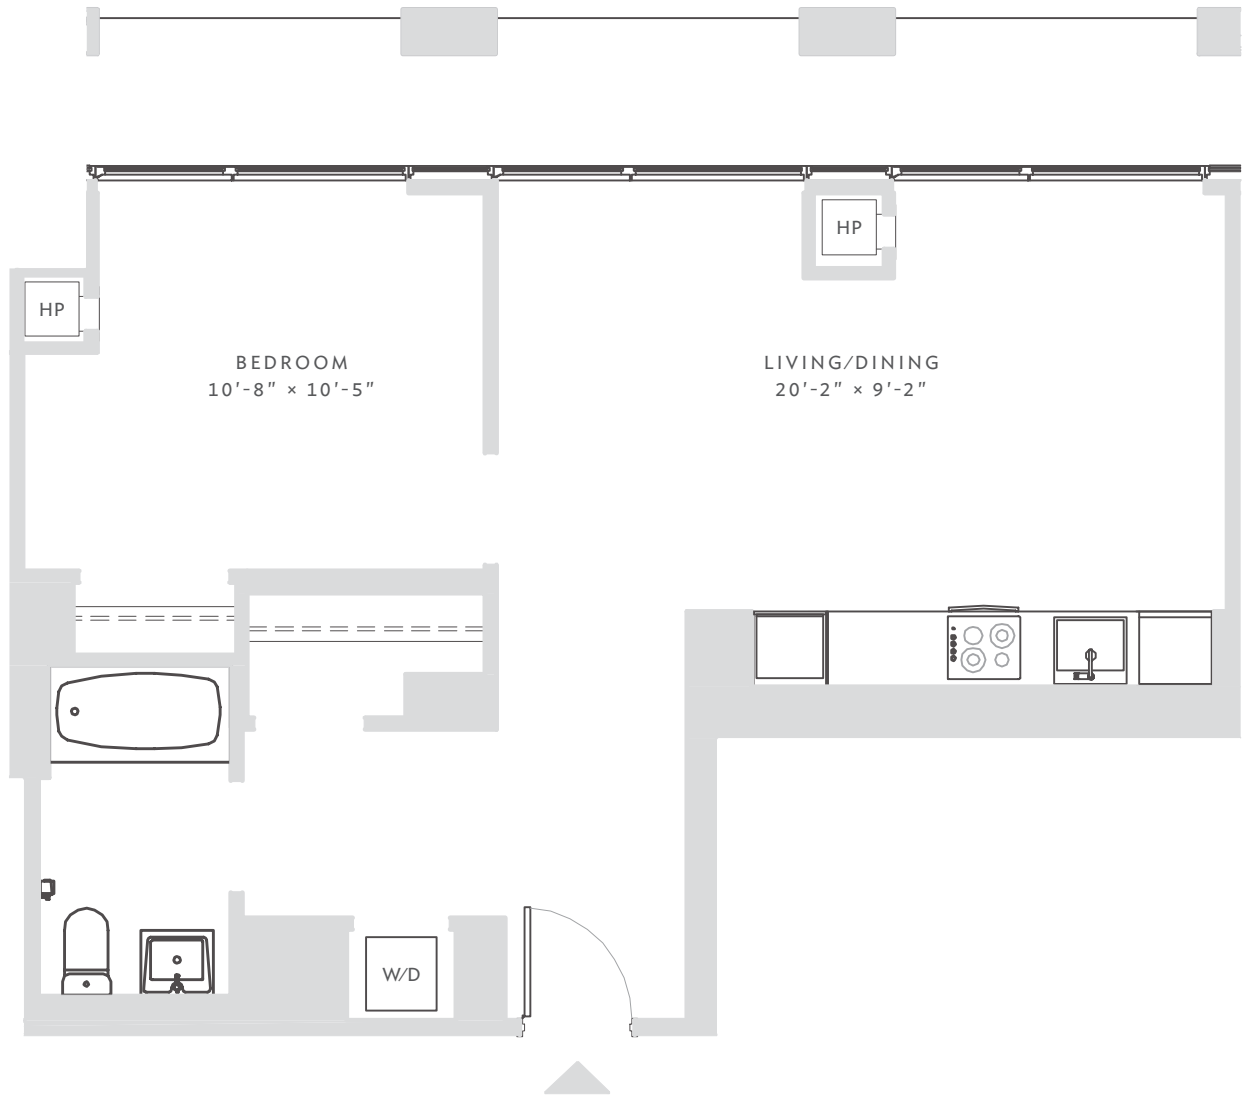

ENCLAVE

AT THE CATHEDRAL

RESIDENCE 1507
1 BEDROOM
1 BATH

APARTMENT
zoned climate control
floor-to-ceiling windows
washer / dryer

KITCHEN
strip kitchen
custom lighting
white quartzite counter tops
Grohe pullout sink faucets
stainless steel
Blomberg appliances

BATHROOM
Grohe fixtures
white quartzite counter tops
gray porcelain flooring
white subway tile shower with elegant Grohe fixtures

DATE _____

RENT _____

AGENT _____

All information regarding the floor plan is from sources deemed reliable. However, The Brodsky Organization cannot assure its accuracy and bears no responsibility for any errors, omissions or misstatements. The plan is for approximate informational purposes only and should be used as such by the prospective renter. All dimensions are approximate and should be re-measured by the prospective renter for absolute accuracy.