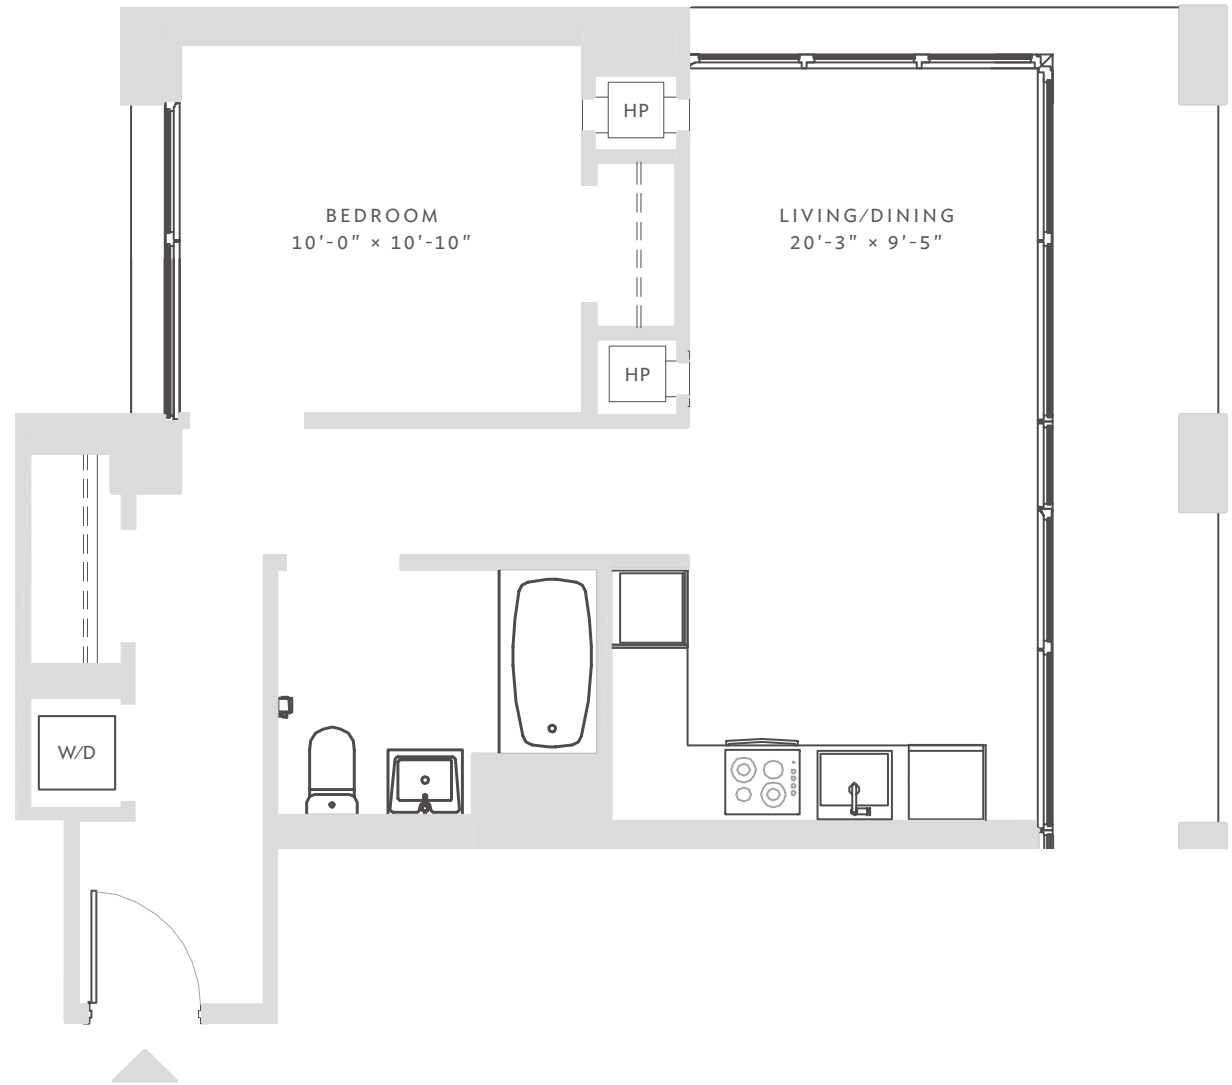

ENCLAVE

AT THE CATHEDRAL

RESIDENCE 1601
1 BEDROOM
1 BATH

APARTMENT
zoned climate control
floor-to-ceiling windows
washer / dryer

KITCHEN
strip kitchen
custom lighting
white quartzite counter tops
Grohe pullout sink faucets
stainless steel
Blomberg appliances

BATHROOM
Grohe fixtures
white quartzite counter tops
gray porcelain flooring
white subway tile shower with elegant Grohe fixtures

DATE _____

RENT _____

AGENT _____

All information regarding the floor plan is from sources deemed reliable. However, The Brodsky Organization cannot assure its accuracy and bears no responsibility for any errors, omissions or misstatements. The plan is for approximate informational purposes only and should be used as such by the prospective renter. All dimensions are approximate and should be re-measured by the prospective renter for absolute accuracy.