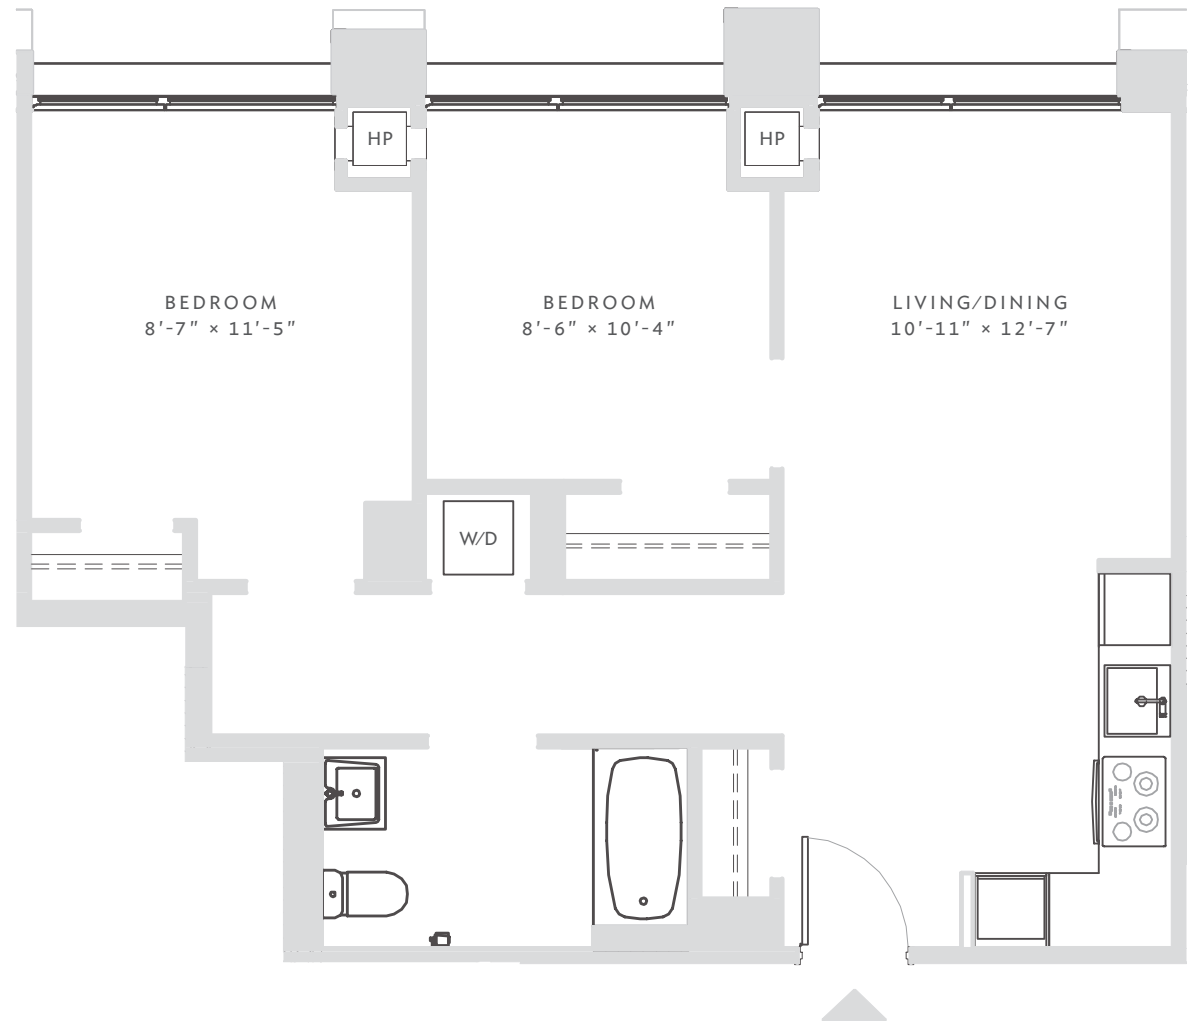

ENCLAVE

AT THE CATHEDRAL

RESIDENCE 428-1228
2 BEDROOMS
1 BATH

APARTMENT
zoned climate control
floor-to-ceiling windows
washer / dryer

KITCHEN
open kitchen
custom lighting
white quartzite counter tops
Grohe pullout sink faucets
stainless steel
Blomberg appliances

BATHROOM
Grohe fixtures
white quartzite counter tops
gray porcelain flooring
white subway tile shower with elegant Grohe fixtures

DATE _____

RENT _____

AGENT _____

All information regarding the floor plan is from sources deemed reliable. However, The Brodsky Organization cannot assure its accuracy and bears no responsibility for any errors, omissions or misstatements. The plan is for approximate informational purposes only and should be used as such by the prospective renter. All dimensions are approximate and should be re-measured by the prospective renter for absolute accuracy.