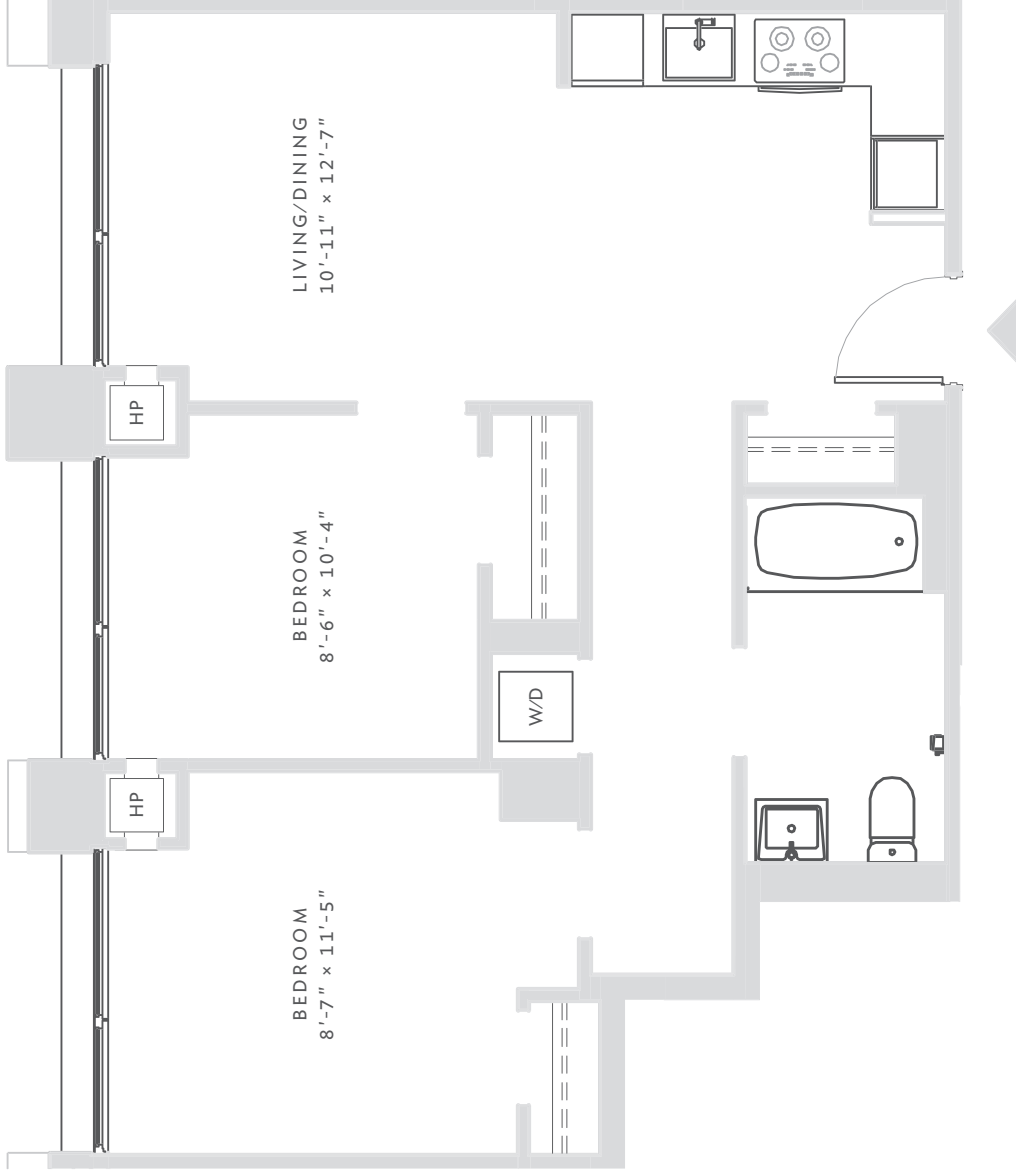

ENCLAVE

AT THE CATHEDRAL

RESIDENCE 428-1228
 2 BEDROOMS
 1 BATH

APARTMENT
 zoned climate control
 floor-to-ceiling windows
 washer / dryer

KITCHEN
 open kitchen
 custom lighting
 white quartzite counter tops
 Grohe pullout sink faucets
 stainless steel
 Blomberg appliances

BATHROOM
 Grohe fixtures
 white quartzite counter tops
 gray porcelain flooring
 white subway tile shower with elegant Grohe fixtures

DATE

RENT

AGENT

All information regarding the floor plan is from sources deemed reliable. However, The Brodsky Organization cannot assure its accuracy and bears no responsibility for any errors, omissions or misstatements. The plan is for approximate informational purposes only and should be used as such by the prospective renter. All dimensions are approximate and should be re-measured by the prospective renter for absolute accuracy.

▲ NORTH