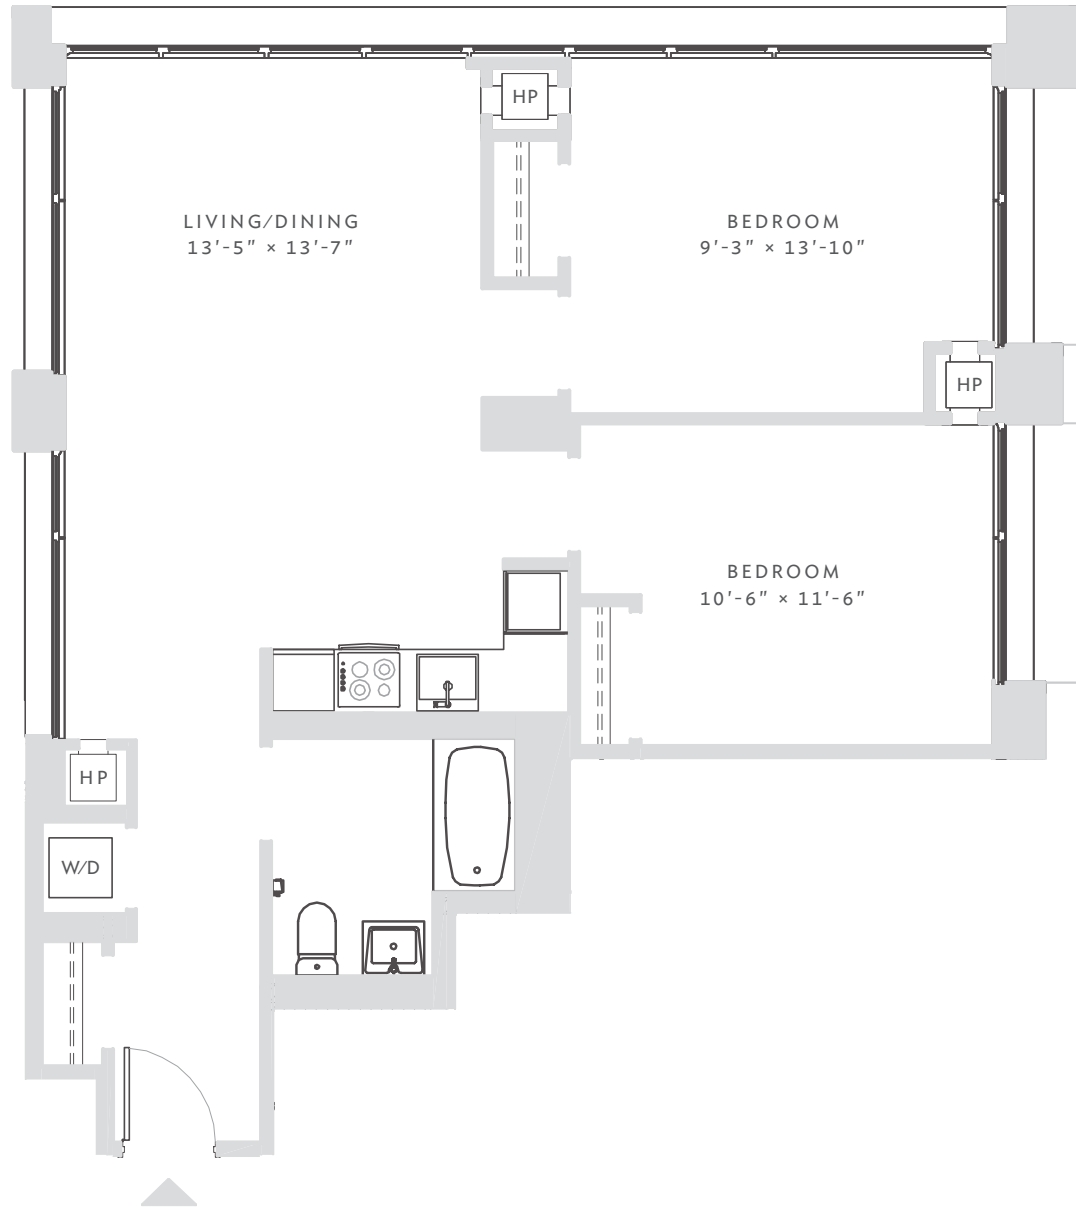

# ENCLAVE

AT THE CATHEDRAL

RESIDENCE 427-1227  
2 BEDROOMS  
1 BATH

APARTMENT  
zoned climate control  
floor-to-ceiling windows  
washer / dryer

KITCHEN  
open kitchen  
custom lighting  
white quartzite counter tops  
Grohe pullout sink faucets  
stainless steel  
Blomberg appliances

BATHROOM  
Grohe fixtures  
white quartzite counter tops  
gray porcelain flooring  
white subway tile shower with elegant Grohe fixtures

DATE \_\_\_\_\_

RENT \_\_\_\_\_

AGENT \_\_\_\_\_

All information regarding the floor plan is from sources deemed reliable. However, The Brodsky Organization cannot assure its accuracy and bears no responsibility for any errors, omissions or misstatements. The plan is for approximate informational purposes only and should be used as such by the prospective renter. All dimensions are approximate and should be re-measured by the prospective renter for absolute accuracy.