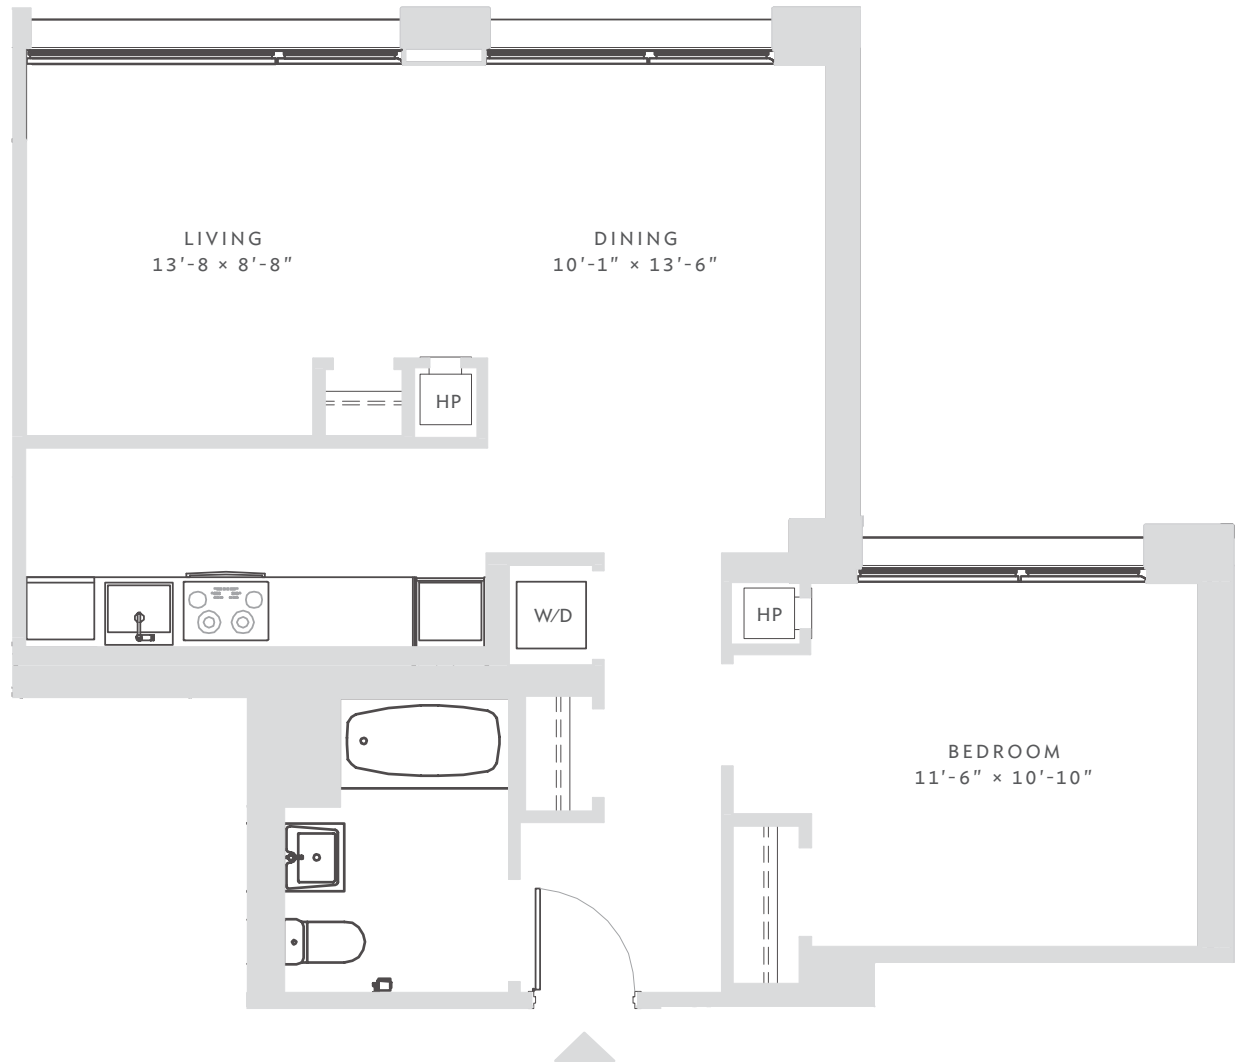

ENCLAVE

AT THE CATHEDRAL

RESIDENCE 326-1426

1 BEDROOM

1 BATH

APARTMENT

zoned climate control
floor-to-ceiling windows
washer / dryer

KITCHEN

galley kitchen
custom lighting
white quartzite counter tops
Grohe pullout sink faucets
stainless steel
Blomberg appliances

BATHROOM

Grohe fixtures
white quartzite counter tops
gray porcelain flooring
white subway tile shower with elegant Grohe fixtures

DATE _____

RENT _____

AGENT _____

All information regarding the floor plan is from sources deemed reliable. However, The Brodsky Organization cannot assure its accuracy and bears no responsibility for any errors, omissions or misstatements. The plan is for approximate informational purposes only and should be used as such by the prospective renter. All dimensions are approximate and should be re-measured by the prospective renter for absolute accuracy.