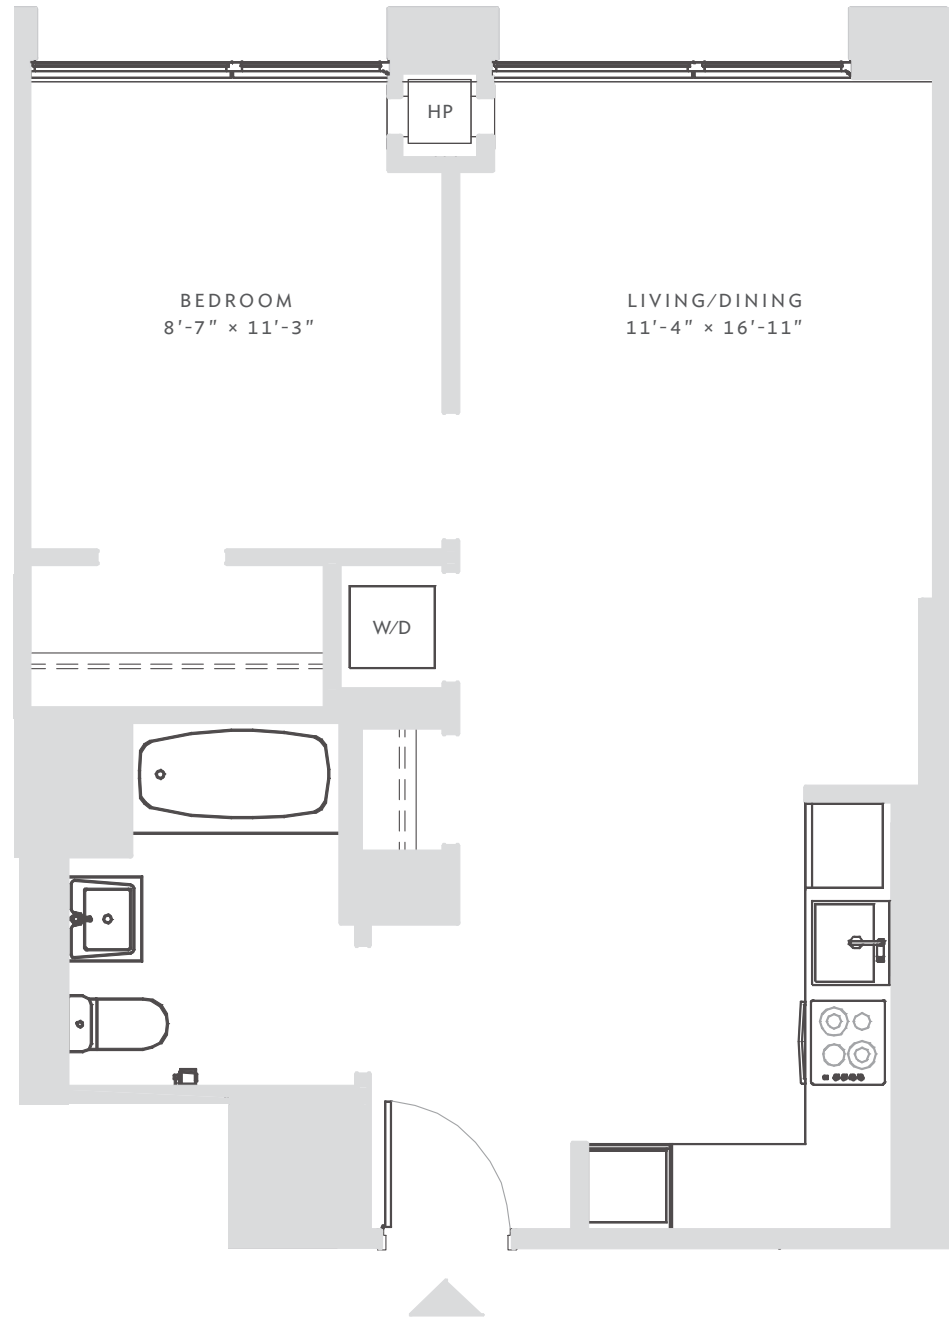

# ENCLAVE

AT THE CATHEDRAL

RESIDENCE 323-1423  
 1 BEDROOM  
 1 BATH

APARTMENT  
 zoned climate control  
 floor-to-ceiling windows  
 washer / dryer

KITCHEN  
 strip kitchen  
 custom lighting  
 white quartzite counter tops  
 Grohe pullout sink faucets  
 stainless steel  
 Blomberg appliances

BATHROOM  
 Grohe fixtures  
 white quartzite counter tops  
 gray porcelain flooring  
 white subway tile shower with elegant Grohe fixtures

DATE \_\_\_\_\_

RENT \_\_\_\_\_

AGENT \_\_\_\_\_

All information regarding the floor plan is from sources deemed reliable. However, The Brodsky Organization cannot assure its accuracy and bears no responsibility for any errors, omissions or misstatements. The plan is for approximate informational purposes only and should be used as such by the prospective renter. All dimensions are approximate and should be re-measured by the prospective renter for absolute accuracy.