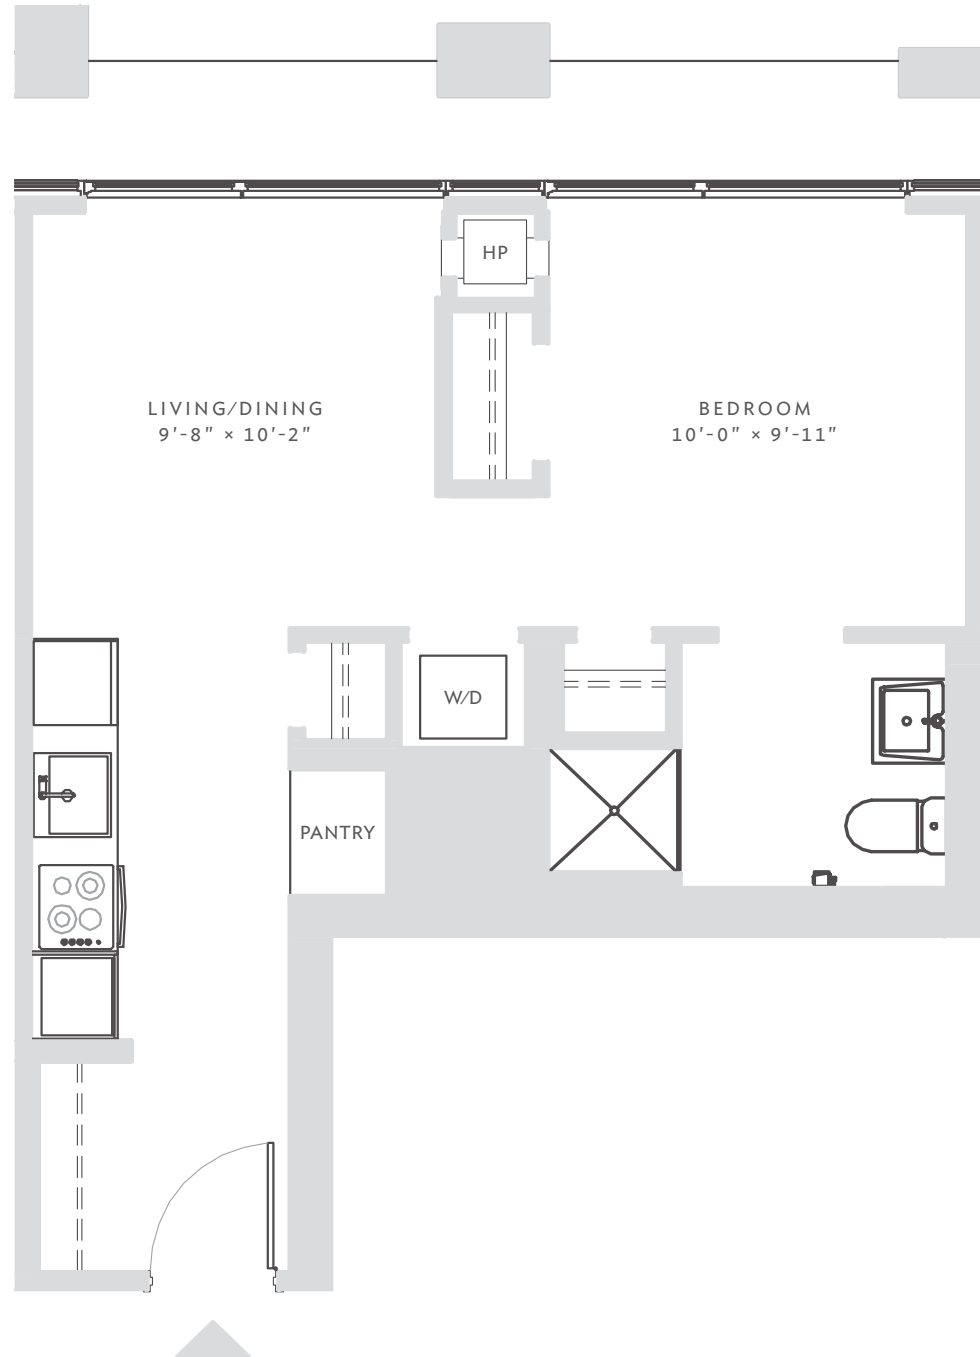

ENCLAVE

AT THE CATHEDRAL

RESIDENCE 1412
1 BEDROOM
1 BATH

APARTMENT
zoned climate control
floor-to-ceiling windows
washer / dryer

KITCHEN
strip kitchen
pantry

BATHROOM
shower
custom lighting
white quartzite counter tops
Grohe pullout sink faucets
stainless steel
Blomberg appliances

BATHROOM
Grohe fixtures
white quartzite counter tops
gray porcelain flooring
white subway tile shower with elegant Grohe fixtures

DATE _____

RENT _____

AGENT _____

All information regarding the floor plan is from sources deemed reliable. However, The Brodsky Organization cannot assure its accuracy and bears no responsibility for any errors, omissions or misstatements. The plan is for approximate informational purposes only and should be used as such by the prospective renter. All dimensions are approximate and should be re-measured by the prospective renter for absolute accuracy.