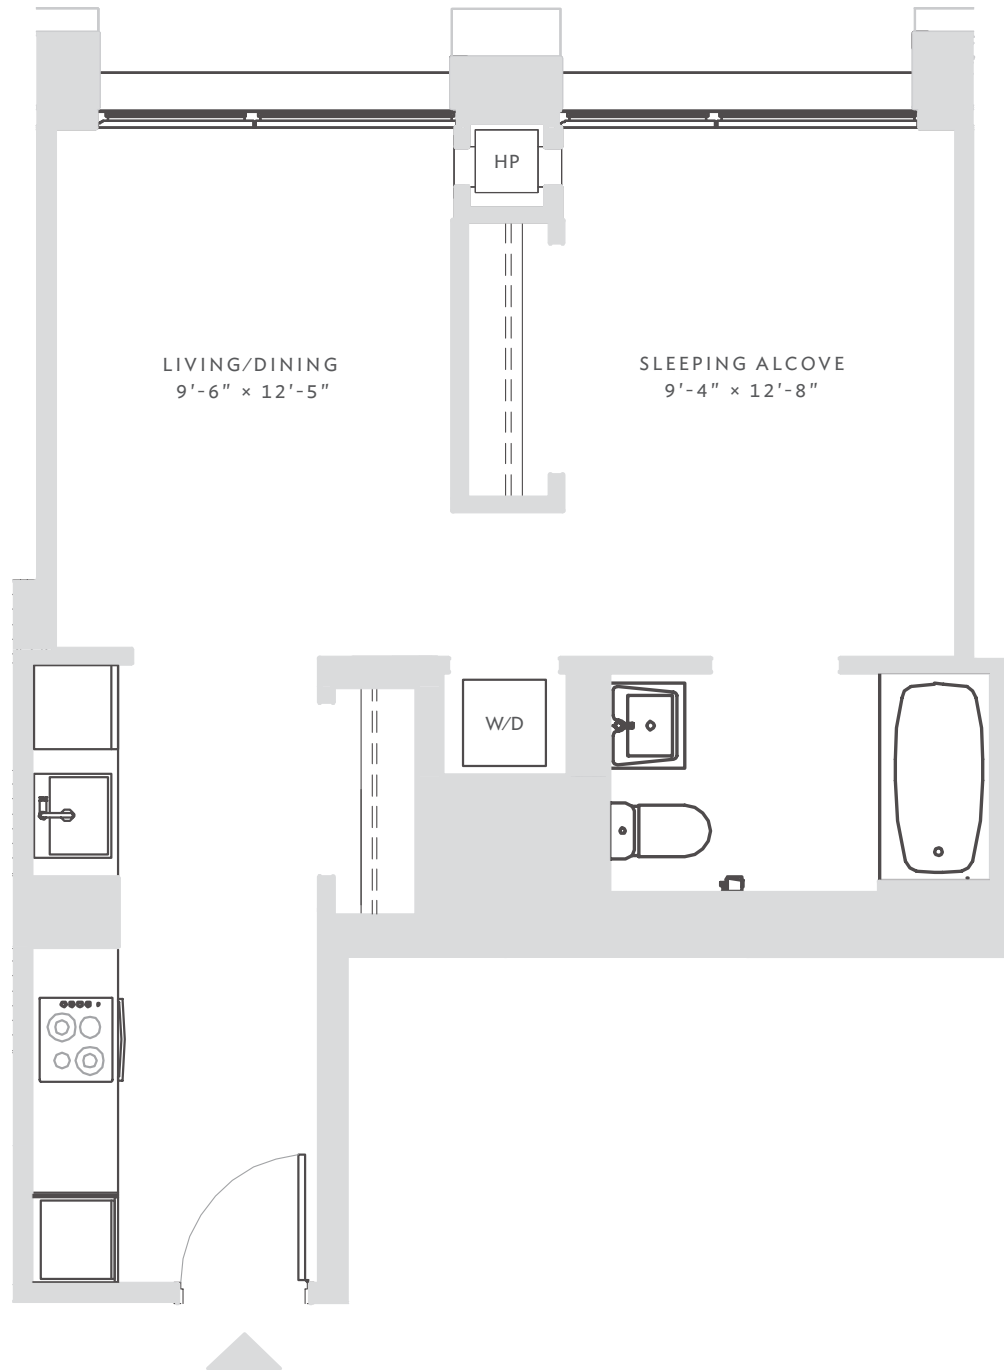

ENCLAVE

AT THE CATHEDRAL

RESIDENCE 310-1210
STUDIO
1 BATH

APARTMENT
zoned climate control
floor-to-ceiling windows
washer / dryer

KITCHEN
strip kitchen
custom lighting
white quartzite counter tops
Grohe pullout sink faucets
stainless steel
Blomberg appliances

BATHROOM
Grohe fixtures
white quartzite counter tops
gray porcelain flooring
white subway tile shower with elegant Grohe fixtures

DATE _____

RENT _____

AGENT _____

All information regarding the floor plan is from sources deemed reliable. However, The Brodsky Organization cannot assure its accuracy and bears no responsibility for any errors, omissions or misstatements. The plan is for approximate informational purposes only and should be used as such by the prospective renter. All dimensions are approximate and should be re-measured by the prospective renter for absolute accuracy.