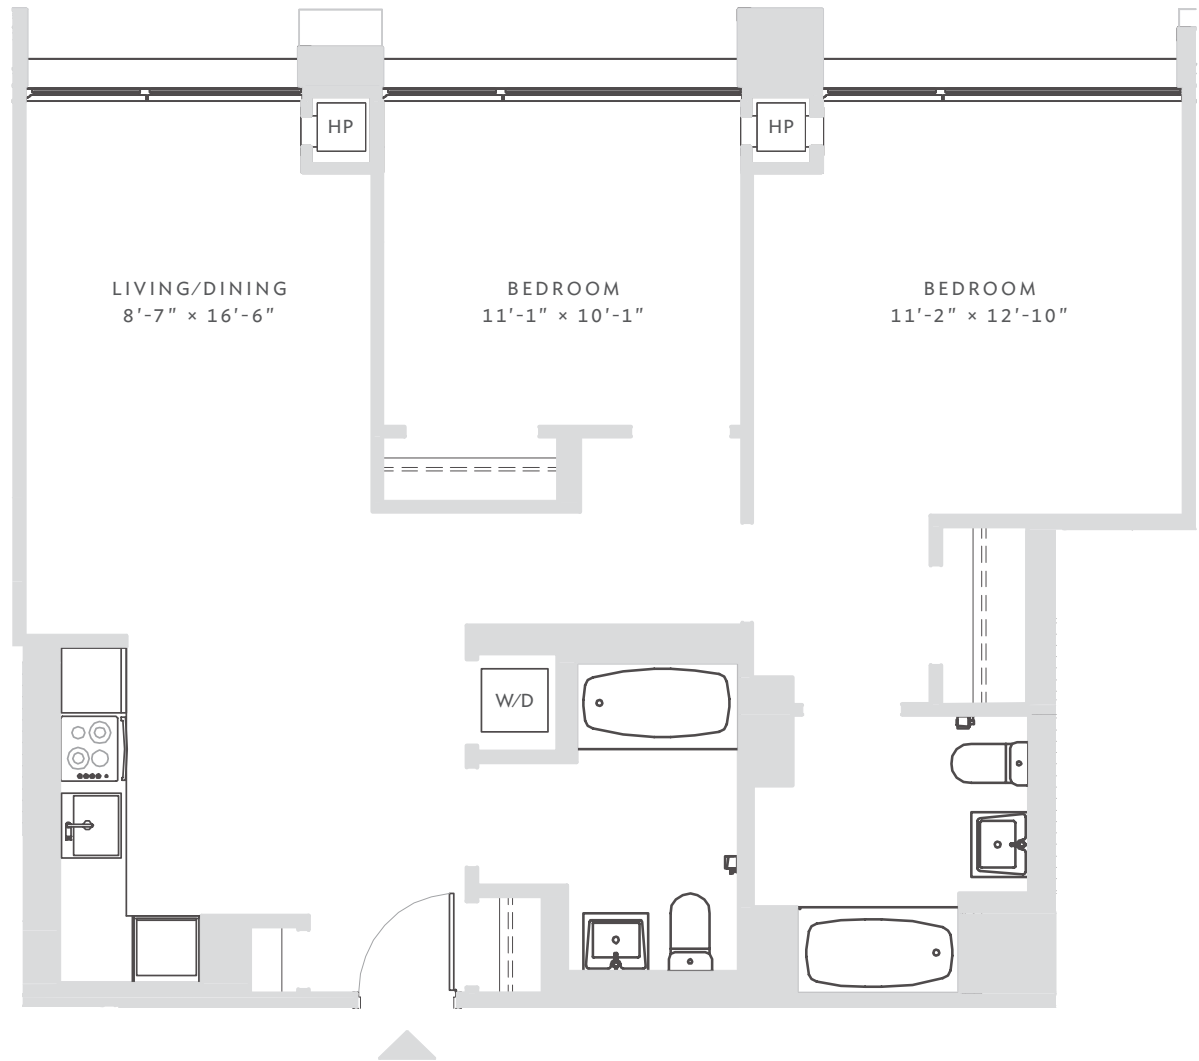

ENCLAVE

AT THE CATHEDRAL

RESIDENCE 902-1202
2 BEDROOMS
2 BATHS

APARTMENT
zoned climate control
floor-to-ceiling windows
washer / dryer

KITCHEN
strip kitchen
custom lighting
white quartzite counter tops
Grohe pullout sink faucets
stainless steel
Blomberg appliances

BATHROOM
Grohe fixtures
white quartzite counter tops
gray porcelain flooring
white subway tile shower with elegant Grohe fixtures

DATE _____

RENT _____

AGENT _____

All information regarding the floor plan is from sources deemed reliable. However, The Brodsky Organization cannot assure its accuracy and bears no responsibility for any errors, omissions or misstatements. The plan is for approximate informational purposes only and should be used as such by the prospective renter. All dimensions are approximate and should be re-measured by the prospective renter for absolute accuracy.