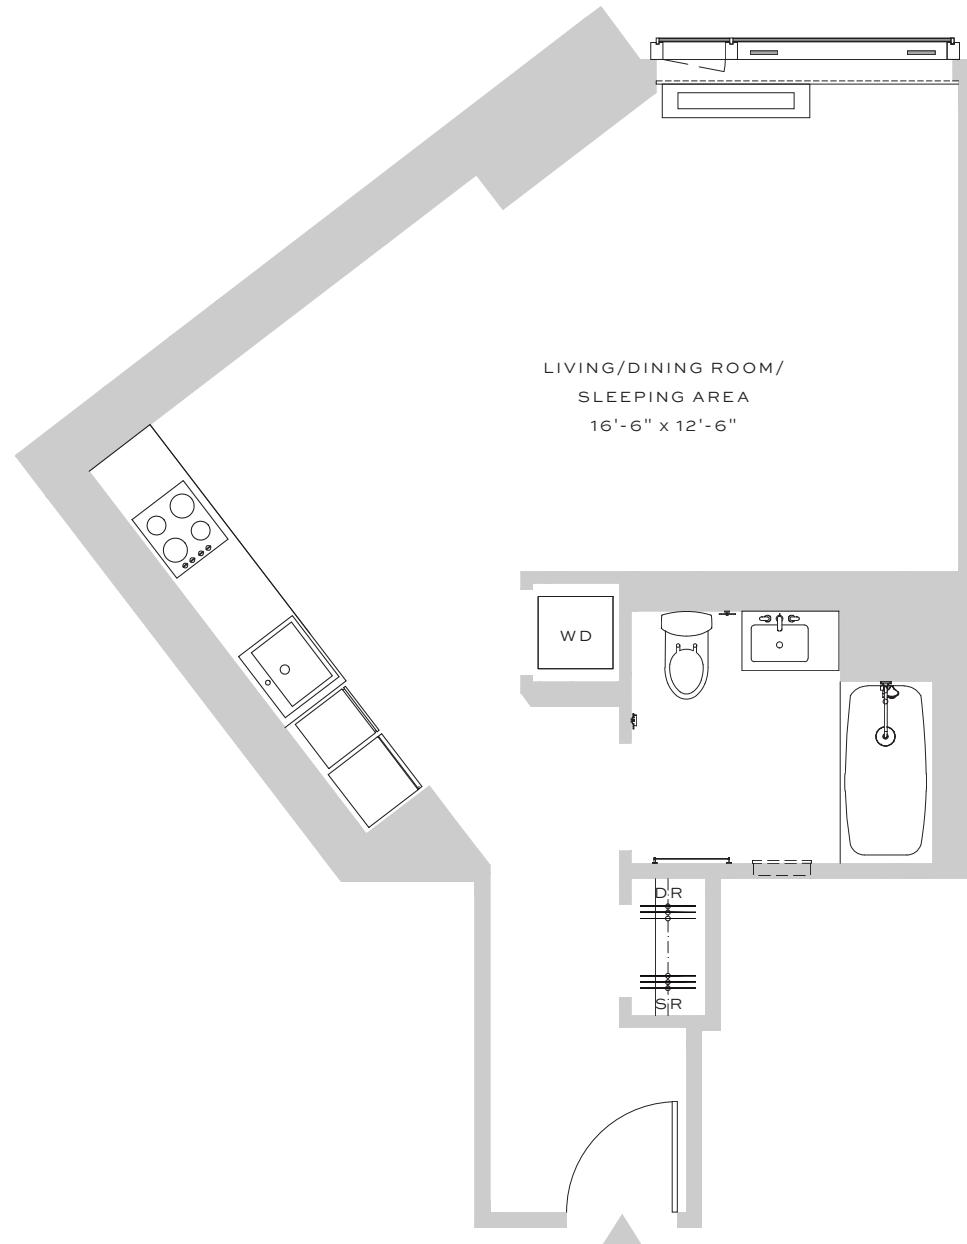

CITY TOWER

BROOKLYN

RESIDENCE S

FLOOR 28-38

STUDIO | 1 BATHROOM

HOME INTERIORS

APARTMENT

5" WOOD PLANK FLOORING
WASHER/DRYER
VERTICAL HEATING / COOLING
FLOOR TO CEILING WINDOWS
CUSTOM SOLAR SHADES
DOUBLE HUNG
IN-CLOSET SHELVING

DATE _____

RENT / UNIT _____

AGENT _____

ALL DIMENSIONS ARE APPROXIMATE AND SUBJECT TO CONSTRUCTION VARIANCES. PLANS AND DIMENSIONS MAY CONTAIN MINOR VARIATIONS FROM FLOOR TO FLOOR.