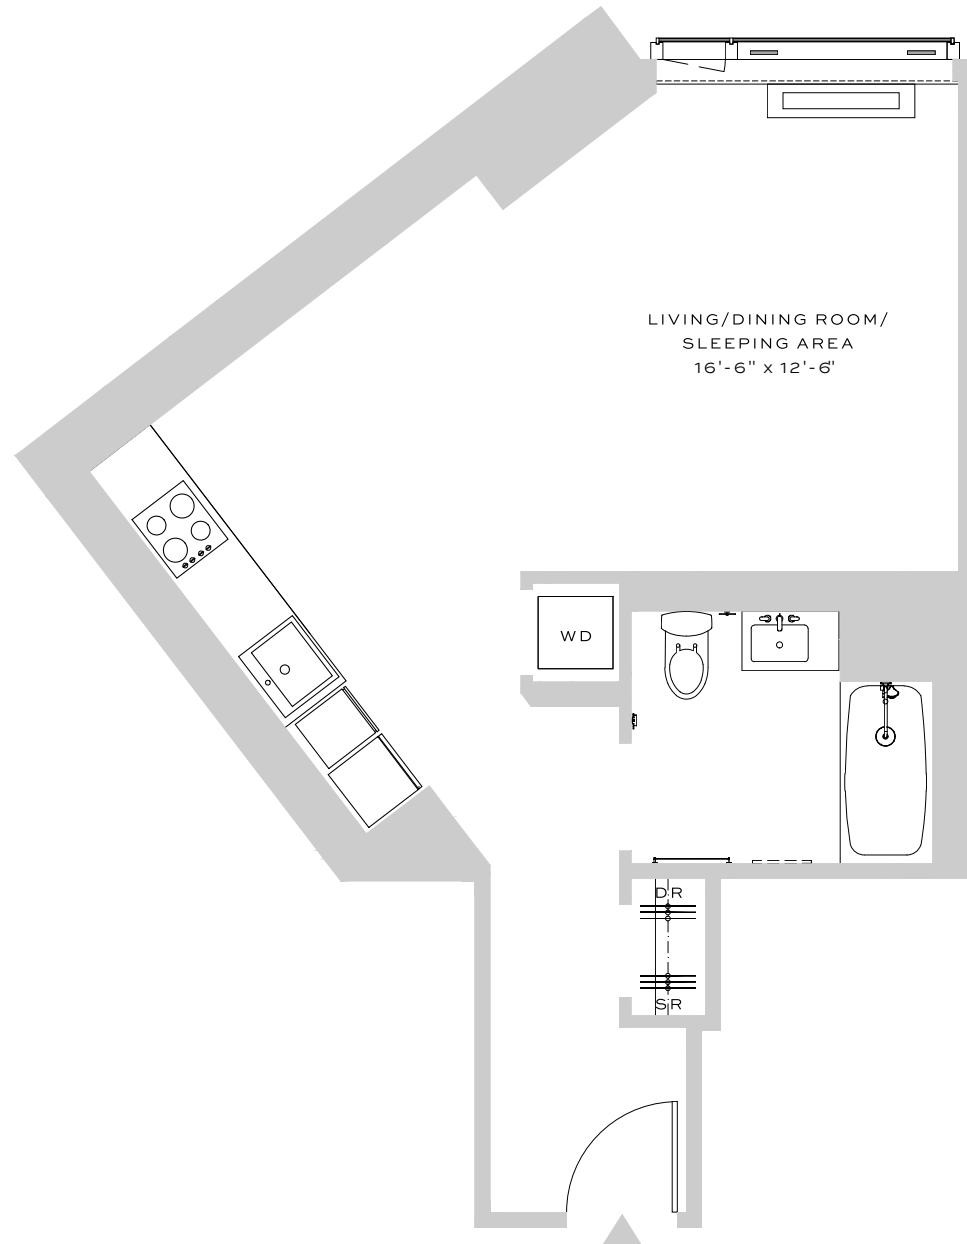

CITY TOWER

BROOKLYN

RESIDENCE S

FLOOR 28-38

STUDIO | 1 BATHROOM

HOME INTERIORS

APARTMENT

5" WOOD PLANK FLOORING
WASHER/DRYER
VERTICAL HEATING / COOLING
FLOOR TO CEILING WINDOWS
CUSTOM SOLAR SHADES
DOUBLE HUNG
IN-CLOSET SHELVING

DATE _____

RENT / UNIT _____

AGENT _____

ALL INFORMATION REGARDING THE FLOOR PLAN IS FROM SOURCES DEEMED RELIABLE. HOWEVER, THE BRODSKY ORGANIZATION CANNOT ASSURE ITS ACCURACY AND BEARS NO RESPONSIBILITY FOR ANY ERRORS, OMISSIONS OR MISSTATEMENTS. THE PLAN IS FOR APPROXIMATE INFORMATIONAL PURPOSES ONLY AND SHOULD BE USED AS SUCH BY THE PROSPECTIVE RENTER. ALL DIMENSIONS ARE APPROXIMATE AND SHOULD BE RE-MEASURED BY THE PROSPECTIVE RENTER FOR ABSOLUTE ACCURACY.