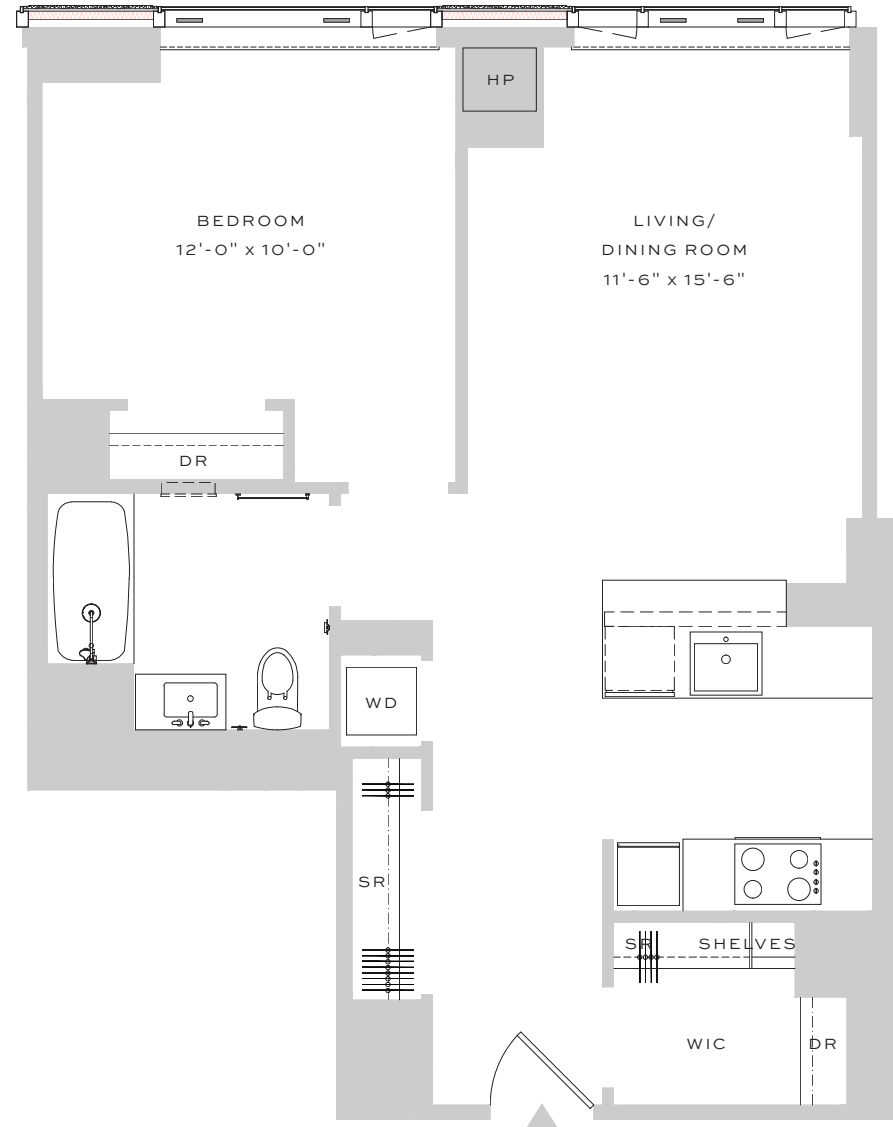

## RESIDENCE R

FLOOR 28-38

1 BEDROOM | 1 BATHROOM

### APARTMENT

5" WOOD PLANK FLOORING  
WASHER/DRYER  
VERTICAL HEATING / COOLING  
FLOOR TO CEILING WINDOWS  
CUSTOM SOLAR SHADES  
DOUBLE HUNG  
IN-CLOSET SHELVING

### KITCHEN

WHITE QUARTZ COUNTER TOPS  
PANELIZED APPLIANCES  
BUILT-IN COOKTOP AND CONVECTION OVEN  
UNDER-CABINET LIGHTING  
TRACK LIGHTING  
GALLEY KITCHEN

### BATHROOM

WHITE QUARTZ COUNTER TOPS  
TAUPE LINEN PORCELAIN FLOORING  
MOSAIC TILE FEATURE WALL  
KOHLER FIXTURES  
CUSTOM SHELVING STORAGE

DATE \_\_\_\_\_

RENT / UNIT \_\_\_\_\_

AGENT \_\_\_\_\_

ALL DIMENSIONS ARE APPROXIMATE AND SUBJECT TO CONSTRUCTION VARIANCES. PLANS AND DIMENSIONS MAY CONTAIN MINOR VARIATIONS FROM FLOOR TO FLOOR.