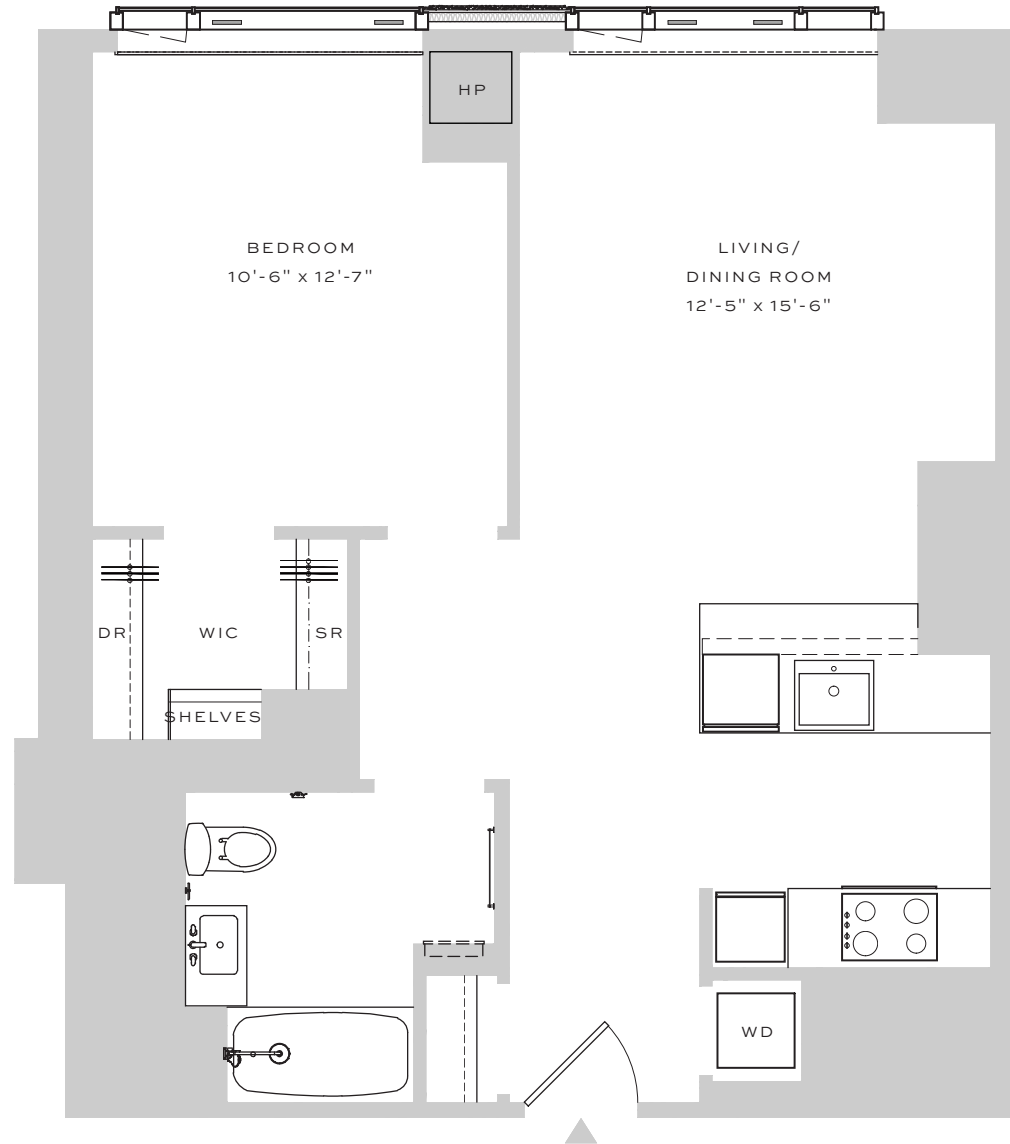

CITY TOWER

BROOKLYN

RESIDENCE R

FLOORS 20-27

1 BEDROOM | 1 BATHROOM

HOME INTERIORS

APARTMENT

5" WOOD PLANK FLOORING
WASHER/DRYER
VERTICAL HEATING / COOLING
FLOOR TO CEILING WINDOWS
CUSTOM SOLAR SHADES
DOUBLE HUNG
WIC
IN-CLOSET SHELVING

KITCHEN

WHITE QUARTZ COUNTER TOPS
PANELIZED APPLIANCES
BUILT-IN COOKTOP AND CONVECTION OVEN
UNDER-CABINET LIGHTING
TRACK LIGHTING
GALLEY KITCHEN

BATHROOM

WHITE QUARTZ COUNTER TOPS
TAUPE LINEN PORCELAIN FLOORING
MOSAIC TILE FEATURE WALL
KOHLER FIXTURES
CUSTOM SHELVING STORAGE

DATE _____

RENT / UNIT _____

AGENT _____

ALL DIMENSIONS ARE APPROXIMATE AND SUBJECT TO CONSTRUCTION VARIANCES. PLANS AND DIMENSIONS MAY CONTAIN MINOR VARIATIONS FROM FLOOR TO FLOOR.