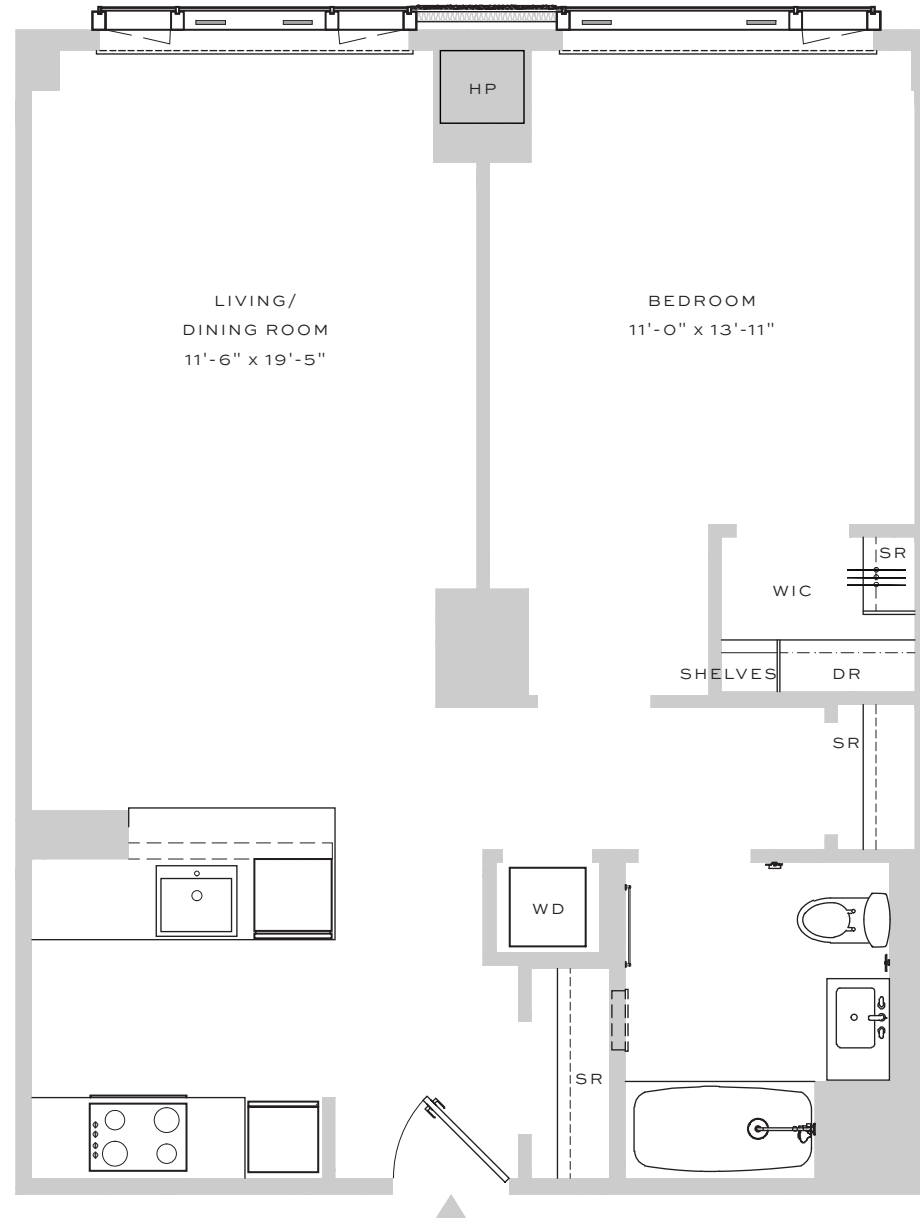

CITY TOWER

BROOKLYN

RESIDENCE L

FLOORS 20-38

1 BEDROOM | 1 BATHROOM

HOME INTERIORS

APARTMENT

5" WOOD PLANK FLOORING
WASHER/DRYER
VERTICAL HEATING / COOLING
FLOOR TO CEILING WINDOWS
CUSTOM SOLAR SHADES
DOUBLE HUNG
WIC
IN-CLOSET SHELVING

DATE _____

RENT / UNIT _____

AGENT _____

ALL DIMENSIONS ARE APPROXIMATE AND SUBJECT TO CONSTRUCTION VARIANCES. PLANS AND DIMENSIONS MAY CONTAIN MINOR VARIATIONS FROM FLOOR TO FLOOR.

NORTH 0' 6' 12'