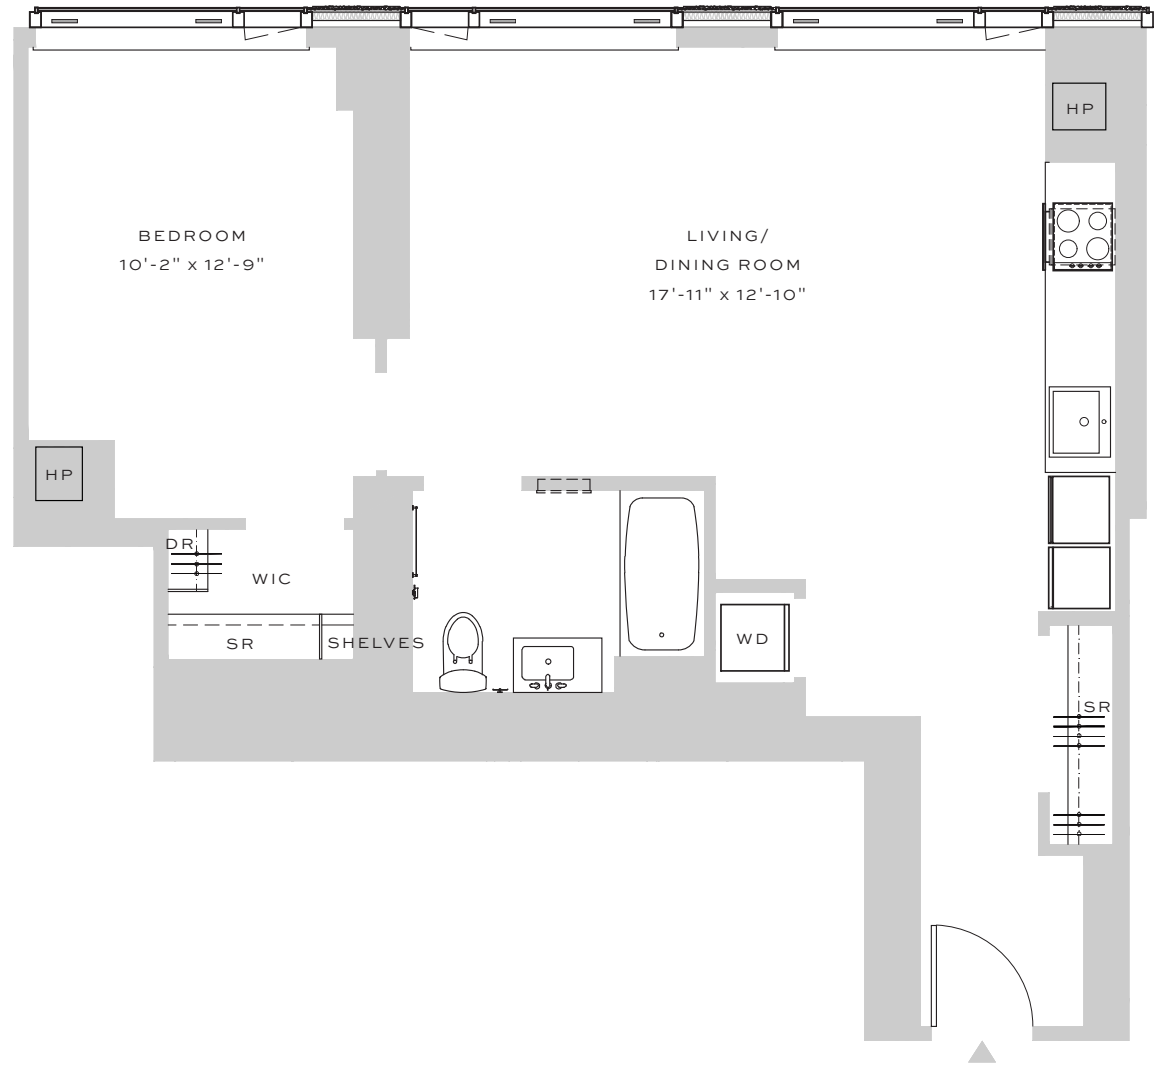

CITY TOWER

BROOKLYN

RESIDENCE J

FLOORS 20-42

1 BEDROOM | 1 BATHROOM

HOME INTERIORS

APARTMENT

5" WOOD PLANK FLOORING
 WASHER/DRYER
 VERTICAL HEATING / COOLING
 FLOOR TO CEILING WINDOWS
 CUSTOM SOLAR SHADES
 DOUBLE HUNG
 WIC
 IN-CLOSET SHELVING

DATE _____

RENT / UNIT _____

AGENT _____

 ALL DIMENSIONS ARE APPROXIMATE AND SUBJECT TO CONSTRUCTION VARIANCES. PLANS AND DIMENSIONS MAY CONTAIN MINOR VARIATIONS FROM FLOOR TO FLOOR.