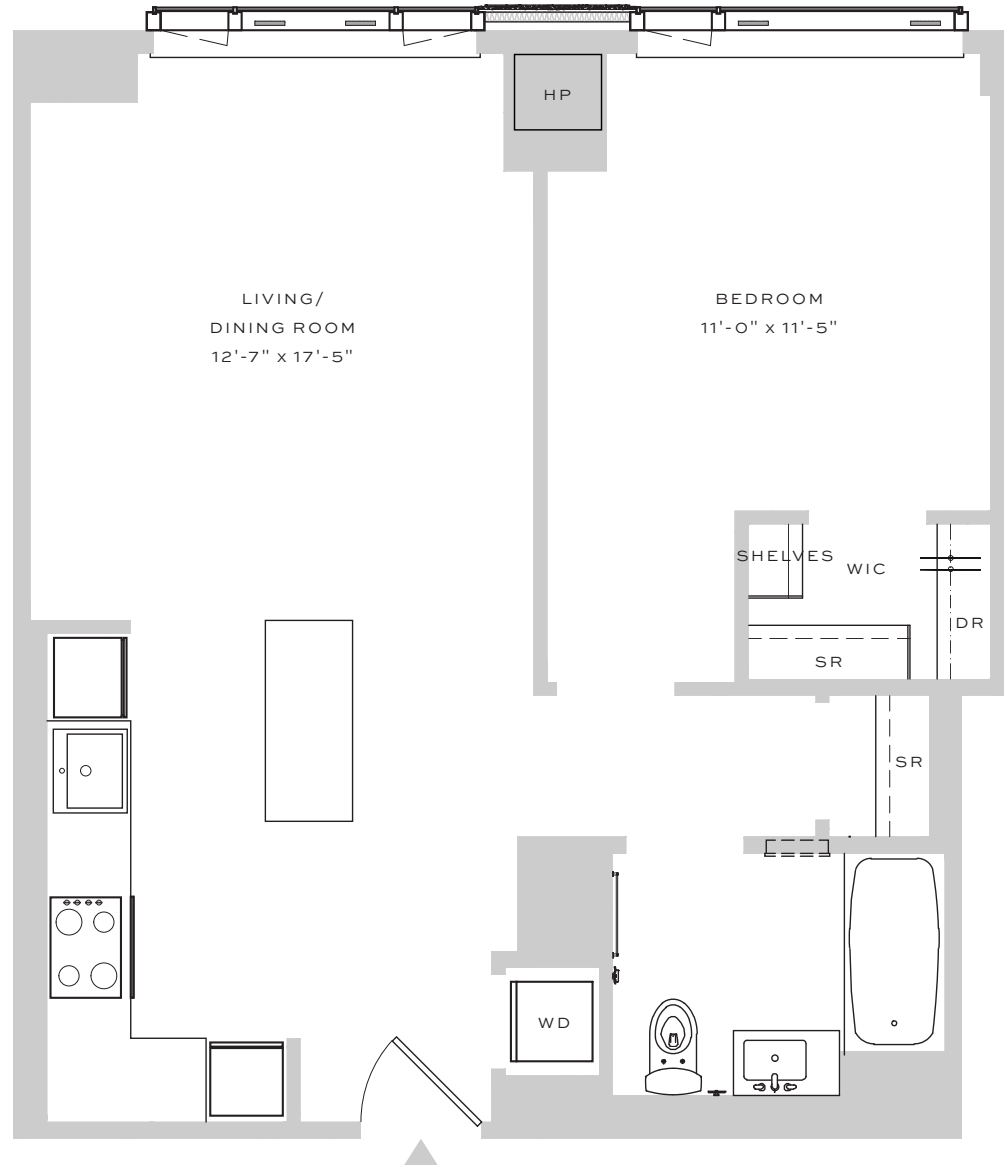

## RESIDENCE G

FLOORS 20-42

1 BEDROOM | 1 BATHROOM

### APARTMENT

5" WOOD PLANK FLOORING  
WASHER/DRYER  
VERTICAL HEATING / COOLING  
FLOOR TO CEILING WINDOWS  
CUSTOM SOLAR SHADES  
DOUBLE HUNG  
WIC  
IN-CLOSET SHELVING

### KITCHEN

WHITE QUARTZ COUNTER TOPS  
PANELIZED APPLIANCES  
BUILT-IN COOKTOP AND CONVECTION OVEN  
UNDER-CABINET LIGHTING  
TRACK LIGHTING  
PANTRY

### BATHROOM

WHITE QUARTZ COUNTER TOPS  
TAUPE LINEN PORCELAIN FLOORING  
MOSAIC TILE FEATURE WALL  
KOHLER FIXTURES  
CUSTOM SHELVING STORAGE

DATE \_\_\_\_\_

RENT / UNIT \_\_\_\_\_

AGENT \_\_\_\_\_

ALL DIMENSIONS ARE APPROXIMATE AND SUBJECT TO CONSTRUCTION VARIANCES. PLANS AND DIMENSIONS MAY CONTAIN MINOR VARIATIONS FROM FLOOR TO FLOOR.