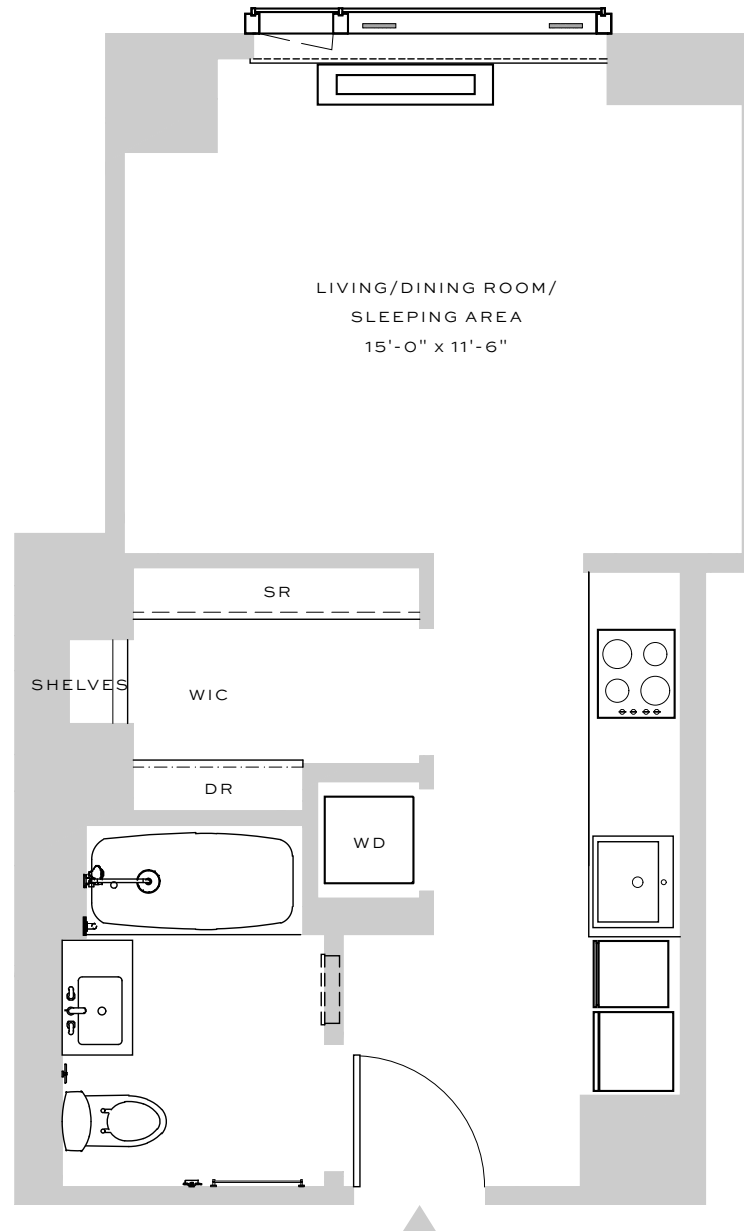

CITY TOWER

BROOKLYN

RESIDENCE C

FLOORS 20-42

STUDIO | 1 BATHROOM

HOME INTERIORS

APARTMENT

5" WOOD PLANK FLOORING

MOSAIC TILE FEATURE WALL

GROHE AND KOHLER FIXTURES

CUSTOM SHELVING STORAGE

DATE _____

RENT / UNIT _____

AGENT _____

All information regarding the floor plan is from sources deemed reliable. However, The Brodsky Organization cannot assure its accuracy and bears no responsibility for any errors, omissions or misstatements. The plan is for approximate informational purposes only and should be used as such by the prospective renter. All dimensions are approximate and should be re-measured by the prospective renter for absolute accuracy.

7 NORTH

0' 6' 12'