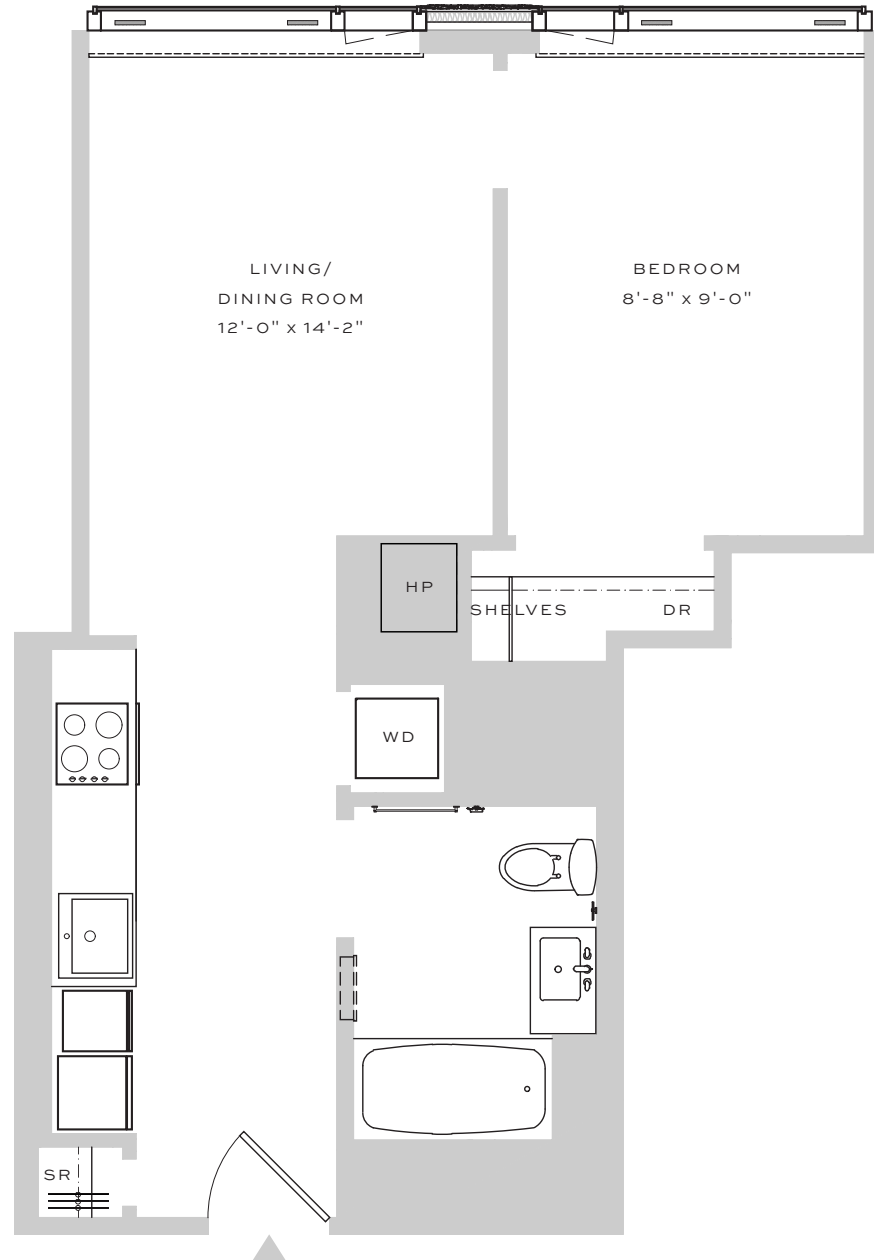

## RESIDENCE B

FLOORS 20-42

1 BEDROOM | 1 BATHROOM

### APARTMENT

5" WOOD PLANK FLOORING  
WASHER/DRYER  
VERTICAL HEATING / COOLING  
FLOOR TO CEILING WINDOWS  
CUSTOM SOLAR SHADES  
DOUBLE HUNG  
IN-CLOSET SHELVING

### KITCHEN

WHITE QUARTZ COUNTER TOPS  
PANELIZED APPLIANCES  
BUILT-IN COOKTOP AND CONVECTION OVEN  
UNDER-CABINET LIGHTING  
TRACK LIGHTING  
PANTRY

### BATHROOM

WHITE QUARTZ COUNTER TOPS  
TAUPE LINEN PORCELAIN FLOORING  
MOSAIC TILE FEATURE WALL  
KOHLER FIXTURES  
CUSTOM SHELVING STORAGE

DATE \_\_\_\_\_

RENT / UNIT \_\_\_\_\_

AGENT \_\_\_\_\_

ALL DIMENSIONS ARE APPROXIMATE AND SUBJECT TO CONSTRUCTION VARIANCES. PLANS AND DIMENSIONS MAY CONTAIN MINOR VARIATIONS FROM FLOOR TO FLOOR.